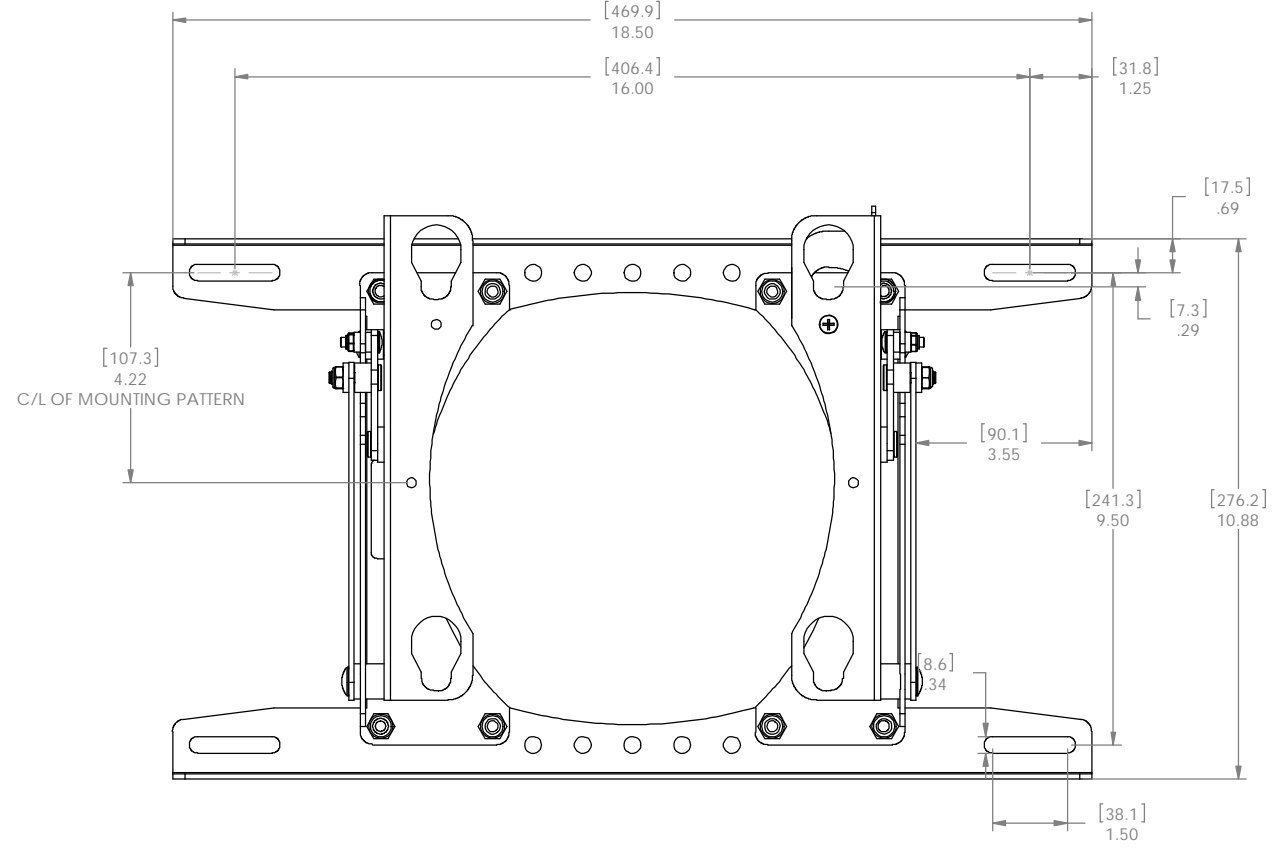

9200-000317-XXX MS&B TILT MOUNT 1 PIECE

15° FORWARD TILT

CHIEF MANUFACTURING INC.
PHONE: 1-800-582-6480

THE INFORMATION AND DESIGNS CONTAINED IN THIS DRAWING ARE CONFIDENTIAL AND THE PROPRIETARY PROPERTY OF CHIEF MFG., INC. NEITHER THIS DESIGN NOR ANY INFORMATION CONTAINED IN THIS DRAWING MAY BE REPRODUCED OR DISCLOSED TO OTHERS WITHOUT THE EXPRESS WRITTEN CONSENT OF CHIEF MFG., INC.

CHIEF MANUFACTURING, INC.
8401 EAGLE CREEK PKWY STE. 700, SAVAGE, MN 55378
1.800.582.6480 • FAX 1.877.894.6918

TITLE
MTR

1 2 3 4 5 6 7 8

A B C D