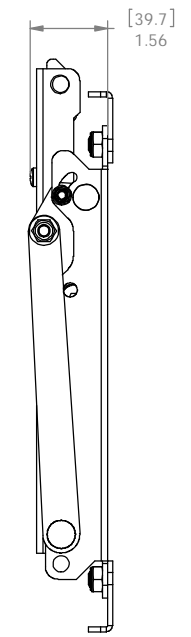

9200-000317-XXX MS&B TILT MOUNT 1 PIECE

15° FORWARD TILT

CHIEF MANUFACTURING INC.
PHONE: 1-800-582-6480

THE INFORMATION AND DESIGNS CONTAINED IN THIS DRAWING ARE CONFIDENTIAL AND THE PROPRIETARY PROPERTY OF CHIEF MFG., INC. NEITHER THIS DESIGN NOR ANY INFORMATION CONTAINED IN THIS DRAWING MAY BE REPRODUCED OR DISCLOSED TO OTHERS WITHOUT THE EXPRESS WRITTEN CONSENT OF CHIEF MFG., INC.

CHIEF MANUFACTURING, INC.
8401 EAGLE CREEK PKWY STE. 700, SAVAGE, MN 55378
1.800.582.6480 • FAX 1.877.894.6918

TITLE
MTR

1 2 3 4 5 6 7 8

A B C D