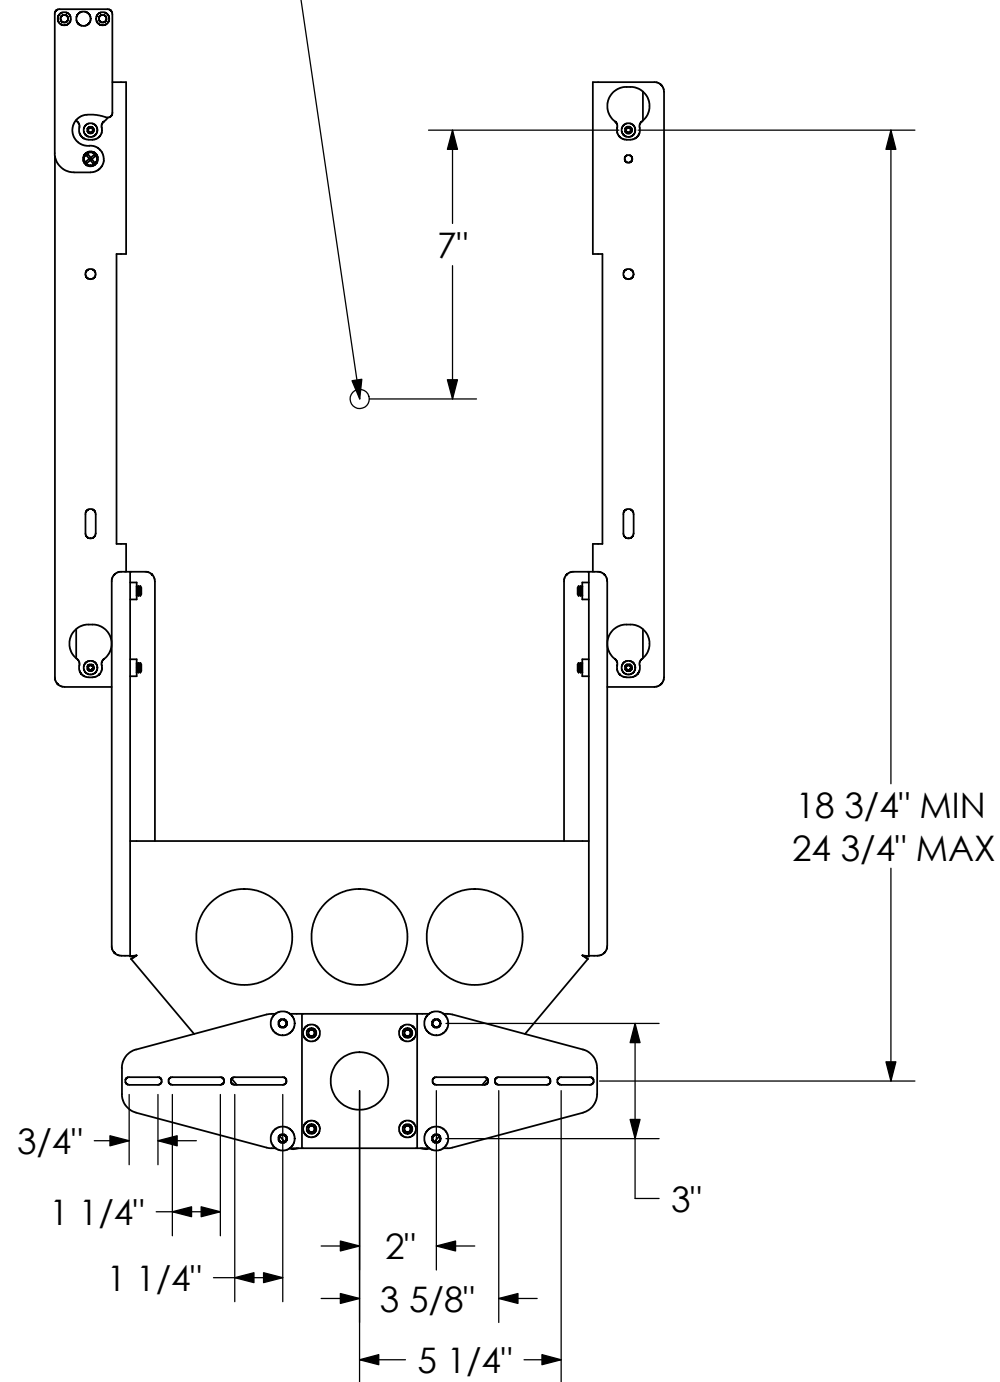

APPROXIMATE
CENTER OF DISPLAY

1 1/8"

1 7/8"

THE INFORMATION AND DESIGNS CONTAINED
IN THIS DRAWING ARE CONFIDENTIAL AND THE
PROPRIETARY PROPERTY OF CHIEF MFG., INC.
NEITHER THIS DESIGN NOR ANY INFORMATION
CONTAINED IN THIS DRAWING MAY BE
REPRODUCED OR DISCLOSED TO OTHERS
WITHOUT THE EXPRESS WRITTEN CONSENT OF
CHIEF MFG., INC.