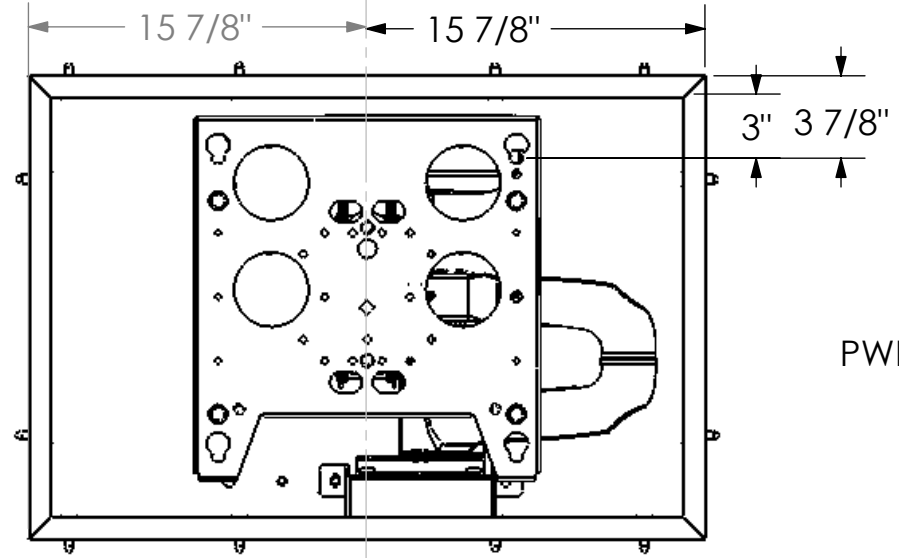

C/L OF SCREEN

PWR ASSEMBLY

PNR ASSEMBLY

CHIEF MANUFACTURING INC.
MOUNT ORDER NUMBER IS PAC-500 ASSEMBLY
PHONE: 1-800-582-6480

SHEET SCALE = 1:9

THE INFORMATION AND DESIGNS CONTAINED
IN THIS DRAWING ARE CONFIDENTIAL AND THE
PROPRIETARY PROPERTY OF CHIEF MFG., INC.
NEITHER THIS DESIGN NOR ANY INFORMATION
CONTAINED IN THIS DRAWING MAY BE
REPRODUCED OR DISCLOSED TO OTHERS
WITHOUT THE EXPRESS WRITTEN CONSENT OF
CHIEF MFG., INC.

8401 EAGLE CREEK PKY
SUITE #700
SAVAGE, MN 55378
PHONE: 952-894-6280
FAX: 877-894-6918

TITLE
**CUSTOMER PRINT
PAC-500 ASSEMBLY**

SIZE B DWG. NO. **PAC-500 ASSEMBLY**

PAC-500 ASSEMBLY

D

C

B

A