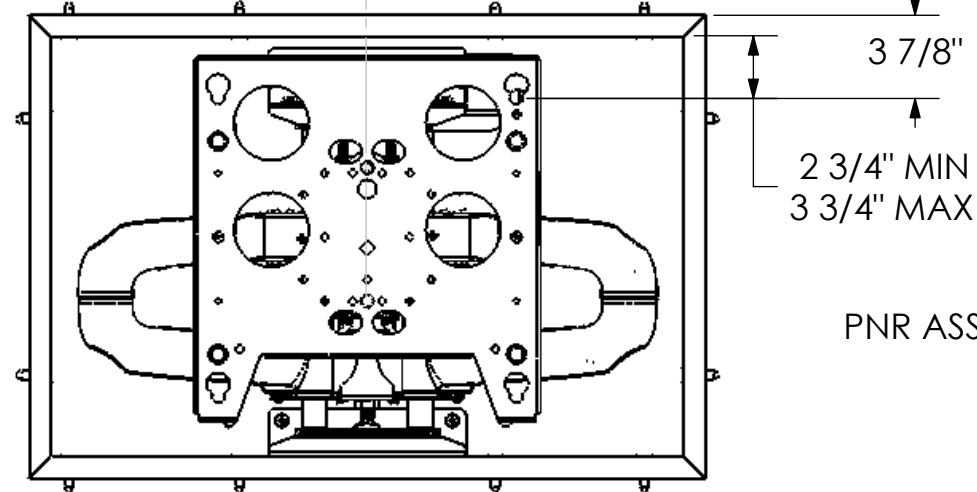

C/L OF SCREEN

PWR ASSEMBLY

PNR ASSEMBLY

CHIEF MANUFACTURING INC.
MOUNT ORDER NUMBER IS PAC-500 ASSEMBLY
PHONE: 1-800-582-6480

SHEET SCALE = 1:9

THE INFORMATION AND DESIGNS CONTAINED
IN THIS DRAWING ARE CONFIDENTIAL AND THE
PROPRIETARY PROPERTY OF CHIEF MFG., INC.
NEITHER THIS DESIGN NOR ANY INFORMATION
CONTAINED IN THIS DRAWING MAY BE
REPRODUCED OR DISCLOSED TO OTHERS
WITHOUT THE EXPRESS WRITTEN CONSENT OF
CHIEF MFG., INC.