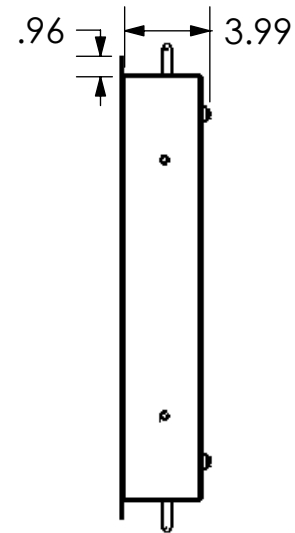

C/L OF SCREEN

PWR ASSEMBLY

PNR ASSEMBLY

CHIEF MANUFACTURING INC.
MOUNT ORDER NUMBER IS PAC-500 ASSEMBLY
PHONE: 1-800-582-6480

SHEET SCALE = 1:9

THE INFORMATION AND DESIGNS CONTAINED
IN THIS DRAWING ARE CONFIDENTIAL AND THE
PROPRIETARY PROPERTY OF CHIEF MFG., INC.
NEITHER THIS DESIGN NOR ANY INFORMATION
CONTAINED IN THIS DRAWING MAY BE
REPRODUCED OR DISCLOSED TO OTHERS
WITHOUT THE EXPRESS WRITTEN CONSENT OF
CHIEF MFG., INC.

8401 EAGLE CREEK PKY
SUITE #700
SAVAGE, MN 55378
PHONE: 952-894-6280
FAX: 877-894-6918

TITLE
**CUSTOMER PRINT
PAC-500 ASSEMBLY**

SIZE B DWG. NO. **PAC-500 ASSEMBLY**

PAC-500 ASSEMBLY

D

C

B

A