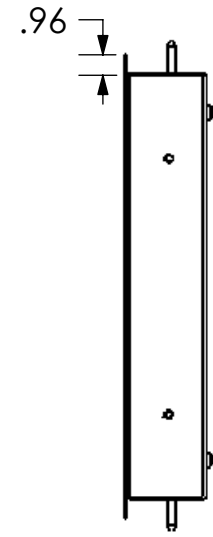

C/L OF SCREEN

PWR ASSEMBLY

PNR ASSEMBLY

CHIEF MANUFACTURING INC.
MOUNT ORDER NUMBER IS PAC-500 ASSEMBLY
PHONE: 1-800-582-6480

SHEET SCALE = 1:9

THE INFORMATION AND DESIGNS CONTAINED
IN THIS DRAWING ARE CONFIDENTIAL AND THE
PROPRIETARY PROPERTY OF CHIEF MFG., INC.
NEITHER THIS DESIGN NOR ANY INFORMATION
CONTAINED IN THIS DRAWING MAY BE
REPRODUCED OR DISCLOSED TO OTHERS
WITHOUT THE EXPRESS WRITTEN CONSENT OF
CHIEF MFG., INC.

8401 EAGLE CREEK PKY
SUITE #700
SAVAGE, MN 55378
PHONE: 952-894-6280
FAX: 877-894-6918

TITLE
**CUSTOMER PRINT
PAC-500 ASSEMBLY**

SIZE B DWG. NO. **PAC-500 ASSEMBLY**

PAC-500 ASSEMBLY

D

C

B

A