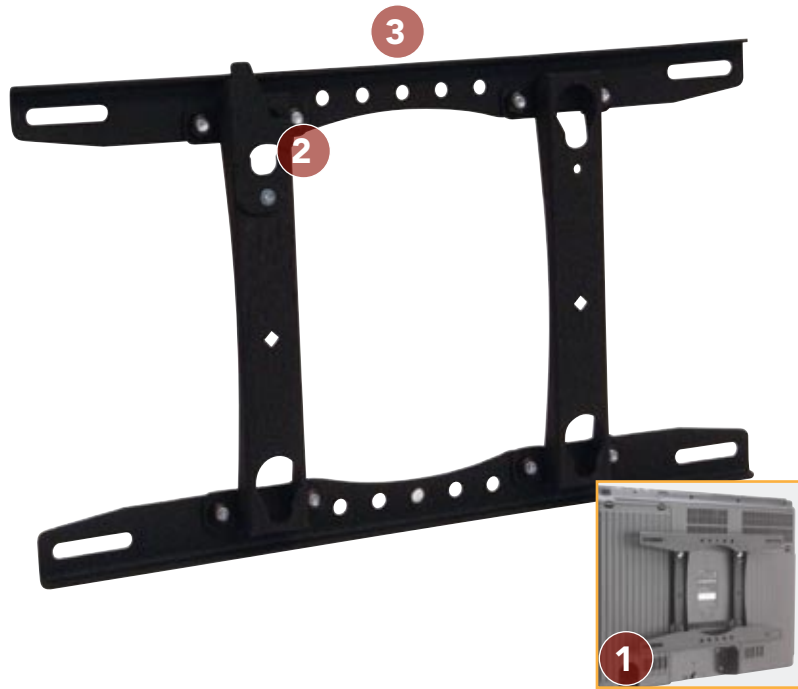

FIXED WALL MOUNTS MSRV™ □ 26 - 40" VESA WALL MOUNT

FEATURES

- 1 LOW PROFILE**
Designed to ensure mount remains concealed behind the screen.
- 2 Q-LATCH™ MOUNTING SYSTEM**
Flat panel secures to mount with a latching flag. Easy to connect/disconnect – no tools needed! Protect display by adding a padlock.
- 3 RAPID LEVELING™**
Hands-free leveling of mount on wall.

WHAT YOU NEED TO KNOW

ORDERING OPTIONS

Available in custom and universal.

- MSRV = VESA 100 x 100 mm, 200 x 100 mm, 200 x 200 mm and 400 x 200 mm patterns
- MSRU = Universal 30 - 50" (see page 40)
- MSR-XXXX = Custom (see MountFinder at www.chiefmfg.com)

MULTIPLE INSTALLATION OPTIONS

Choose either a single stud or drywall mounting system.

SPECIFICATIONS

Depth from Wall*	1.25" (32 mm)
Lateral Shift	1.5" (35 mm) Left/Right
Mounting Options	16", Single Stud
Dimensions* (HxWxD)	10.88" x 18.5" x 1.25" (276 x 470 x 32 mm)
Color	Black
Weight Capacity	125 lbs (56.7 kg)

* Dimensions don't include interface bracket

RECOMMENDED ACCESSORIES

ENS ■ Lateral Shift Extrusion

PACLR1 ■ Left/Right Speaker Adapter

PACCC1 ■ Center Channel Speaker Adapter

For a complete list of flat panel mount accessories see page 69.