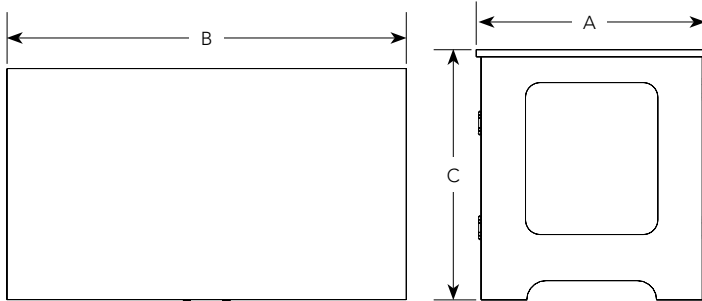

TECHNICAL DRAWINGS

Top View

Side View

RECOMMENDED ACCESSORIES

BRGS ■ Boardroom Optional Shelf - black

NAPDH11 ■ Rack Mount Power Distribution

For a complete list of rack accessories see page 174.