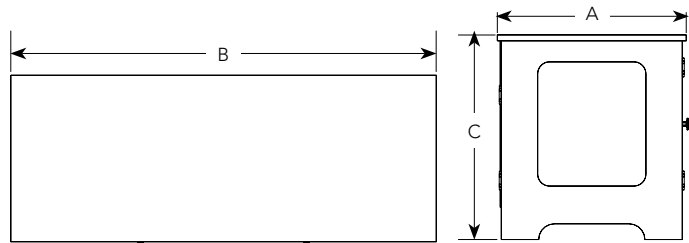

Shown with optional RTB rotating base.

FEATURES

- 1 INNOVATIVE DESIGN**
Comes with 12-space rack rail for the outside bays. Center bay comes with 2 adjustable shelves. Shelves have cutouts for easy cable routing.
- 2 QUALITY CONSTRUCTION**
Made from 3/4 (19 mm) black melamine laminated panels.
- FINISH OPTIONS**
Black Laminate ■

ORDERING OPTIONS

Model	Rack Height	Overall Depth (A)	Width (B)	Height (C)	Door Type	Power Options
BRG-12T	12 space + 12 space	24" (610 mm)	61.4" (156 cm)	26" (660 mm)	Solid	NAPDH11
BRG-12TLP	12 space + 12 space	24" (610 mm)	61.4" (156 cm)	26" (660 mm)	Large Perf	NAPDH11

RECOMMENDED ACCESSORIES

RTB ■ Rotating Slide Out Base

BRGS ■ Boardroom Optional Shelf - black

TECHNICAL DRAWINGS

Top View

Side View

For a complete list of rack accessories see page 174.