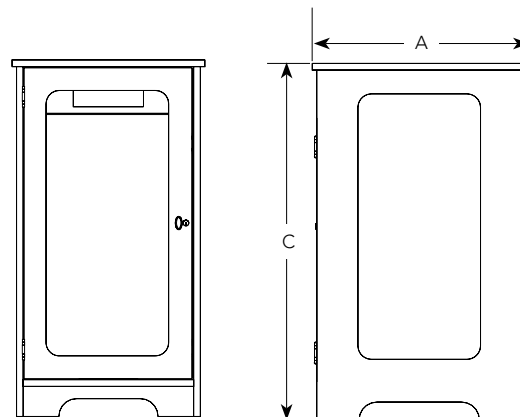

raXess series

FEATURES

- 1 INNOVATIVE DESIGN**
Comes with 20-space rack rail. Shelves have cutouts for easy cable routing.
- 2 QUALITY CONSTRUCTION**
Made from 3/4 (19 mm) black melamine laminated panels.
- FINISH OPTIONS**
Black Laminate ■

ORDERING OPTIONS

Model	Rack Height	Overall Depth (A)	Height (C)	Door Type	Power Options
BRG-20D	20 Space	24" (610 mm)	40" (102 cm)	Solid	NAPDH11
BRG-20DLP	20 Space	24" (610 mm)	40" (102 cm)	Large Perf	NAPDH11

RECOMMENDED ACCESSORIES

BRGS ■ Boardroom Optional Shelf - black

NAPDH11 ■ Rack Mount Power Distribution

TECHNICAL DRAWINGS

Front View

Side View

For a complete list of rack accessories see page 174.