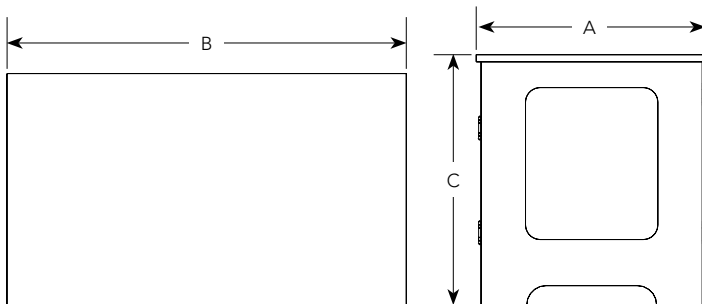

TECHNICAL DRAWINGS

Top View

Side View

RECOMMENDED ACCESSORIES

BRGS ■ Boardroom Optional Shelf - black

NAPDH11 ■ Rack Mount Power Distribution

For a complete list of rack accessories see page 174.