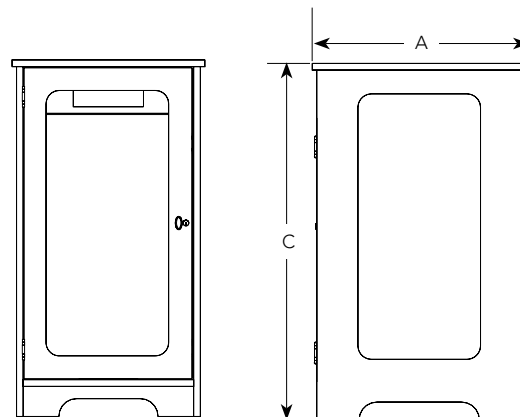

ORDERING OPTIONS

Model	Rack Height	Overall Depth (A)	Height (C)	Door Type	Power Options
BRG-20D	20 Space	24" (610 mm)	40" (102 cm)	Solid	NAPDH11
BRG-20DLP	20 Space	24" (610 mm)	40" (102 cm)	Large Perf	NAPDH11

RECOMMENDED ACCESSORIES

BRGS ■ Boardroom Optional Shelf - black

NAPDH11 ■ Rack Mount Power Distribution

TECHNICAL DRAWINGS

Front View

Side View

For a complete list of rack accessories see page 174.

FEATURES

- 1 INNOVATIVE DESIGN**
Comes with 12-space rack rail for each bay.
Shelves have cutouts for easy cable routing.
- 2 QUALITY CONSTRUCTION**
Made from 3/4 (19 mm) black melamine laminated panels.
- FINISH OPTIONS**
Black Laminate ■

ORDERING OPTIONS

Model	Rack Height	Overall Depth (A)	Width (B)	Height (C)	Door Type	Power Options
BRG-12D	12 space + 12 space	24" (610 mm)	41.5" (105 cm)	26" (660 mm)	Solid	NAPDH11
BRG-12DLP	12 space + 12 space	24" (610 mm)	41.5" (105 cm)	26" (660 mm)	Large Perf	NAPDH11