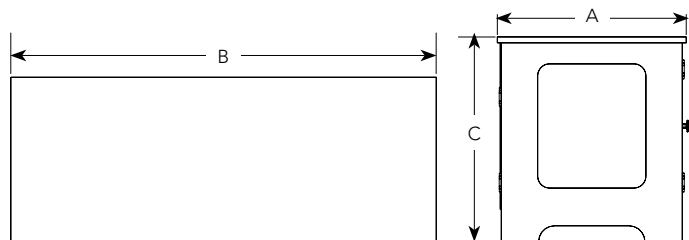

ORDERING OPTIONS

Model	Rack Height	Overall Depth (A)	Width (B)	Height (C)	Door Type	Power Options
BRG-12T	12 space + 12 space	24" (610 mm)	61.4" (156 cm)	26" (660 mm)	Solid	NAPDH11
BRG-12TLP	12 space + 12 space	24" (610 mm)	61.4" (156 cm)	26" (660 mm)	Large Perf	NAPDH11

RECOMMENDED ACCESSORIES

RTB ■ Rotating Slide Out Base

BRGS ■ Boardroom Optional Shelf - black

TECHNICAL DRAWINGS

Top View

Side View

For a complete list of rack accessories see page 174.