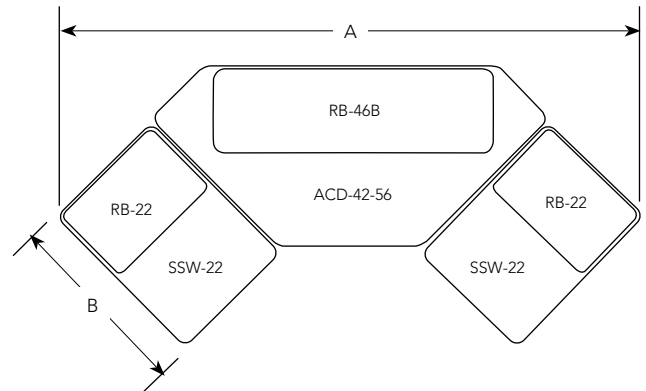

SYSTEM 1 (B OR M):

- 1 - ACD-42-56(B or M) center desk
- 2 - ASW-20-29(B or M) side wing racks
- 1 - RB-60(B or M) rack bridge
- 2 - RB-22(B or M) rack bridges
- 1 - KBS-2(B or M)

TECHNICAL DRAWING

SYSTEM 2 (B OR M):

- 1 - SCD-36(B or M)
- 2 - SSW-22(B or M) side wing racks
- 1 - RB-36(B or M) rack bridge
- 2 - RB-22(B or M) rack bridge
- 1 - KBS-2 (B or M) keyboard shelf
- 1 - CBS center bridge support

TECHNICAL DRAWING

SYSTEM 3 (B OR M):

- 1 - SCD-42(B or M) center desk
- 2 - SSW-22(B or M) side wing racks
- 1 - RB-60(B or M) rack bridge

TECHNICAL DRAWING

Shown with optional SFD door.

SYSTEM 4 (B OR M):

- 1 - CRND(B or M) corner desk
- 2 - SSW-22(B or M) side wing racks
- 1 - RB-46(B or M) rack bridge
- 2 - RB-22(B or M) rack bridges

TECHNICAL DRAWING

SYSTEM 5 (B OR M):

- 1 - SCD-42(B or M) straight center desk
- 1 - RB-46(B or M) rack bridge
- 1 - UCR-(B or M) under counter rack

TECHNICAL DRAWING

ORDERING OPTIONS

Model	Finish	Overall Width (A)	Depth (B)
CONFIG/SYSTEM1M	Maple	106" (269 cm)	30" (762 mm)
CONFIG/SYSTEM1B	Ebony Fleck	106" (269 cm)	30" (762 mm)
CONFIG/SYSTEM2M	Maple	81" (206 cm)	30" (762 mm)
CONFIG/SYSTEM2B	Ebony Fleck	81" (206 cm)	30" (762 mm)
CONFIG/SYSTEM3M	Maple	81" (206 cm)	30" (762 mm)
CONFIG/SYSTEM3B	Ebony Fleck	81" (206 cm)	30" (762 mm)
CONFIG/SYSTEM4M	Maple	96" (244 cm)	30" (762 mm)
CONFIG/SYSTEM4B	Ebony Fleck	96" (244 cm)	30" (762 mm)
CONFIG/SYSTEM5M	Maple	60" (152 cm)	30" (762 mm)
CONFIG/SYSTEM5B	Ebony Fleck	60" (152 cm)	30" (762 mm)