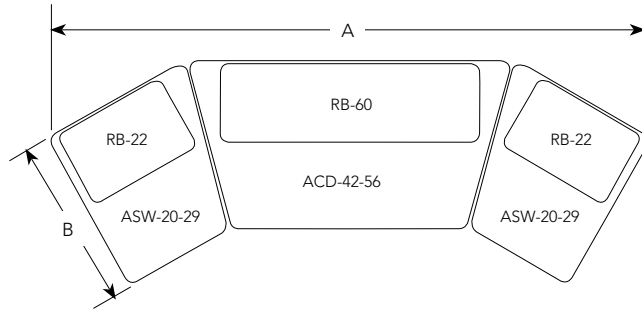

SYSTEM 1 (B OR M):

- 1 - ACD-42-56(B or M) center desk
- 2 - ASW-20-29(B or M) side wing racks
- 1 - RB-60(B or M) rack bridge
- 2 - RB-22(B or M) rack bridges
- 1 - KBS-2(B or M)

TECHNICAL DRAWING

SYSTEM 2 (B OR M):

- 1 - SCD-36(B or M)
- 2 - SSW-22(B or M) side wing racks
- 1 - RB-36(B or M) rack bridge
- 2 - RB-22(B or M) rack bridge
- 1 - KBS-2 (B or M) keyboard shelf
- 1 - CBS center bridge support

TECHNICAL DRAWING

SYSTEM 3 (B OR M):

- 1 - SCD-42(B or M) center desk
- 2 - SSW-22(B or M) side wing racks
- 1 - RB-60(B or M) rack bridge

TECHNICAL DRAWING

Shown with optional SFD door.

SYSTEM 4 (B OR M):

- 1 - CRND(B or M) corner desk
- 2 - SSW-22(B or M) side wing racks
- 1 - RB-46(B or M) rack bridge
- 2 - RB-22(B or M) rack bridges

TECHNICAL DRAWING

SYSTEM 5 (B OR M):

- 1 - SCD-42(B or M) straight center desk
- 1 - RB-46(B or M) rack bridge
- 1 - UCR-(B or M) under counter rack

TECHNICAL DRAWING

ORDERING OPTIONS

Model	Finish	Overall Width (A)	Depth (B)
CONFIG/SYSTEM1M	Maple	106" (269 cm)	30" (762 mm)
CONFIG/SYSTEM1B	Ebony Fleck	106" (269 cm)	30" (762 mm)
CONFIG/SYSTEM2M	Maple	81" (206 cm)	30" (762 mm)
CONFIG/SYSTEM2B	Ebony Fleck	81" (206 cm)	30" (762 mm)
CONFIG/SYSTEM3M	Maple	81" (206 cm)	30" (762 mm)
CONFIG/SYSTEM3B	Ebony Fleck	81" (206 cm)	30" (762 mm)
CONFIG/SYSTEM4M	Maple	96" (244 cm)	30" (762 mm)
CONFIG/SYSTEM4B	Ebony Fleck	96" (244 cm)	30" (762 mm)
CONFIG/SYSTEM5M	Maple	60" (152 cm)	30" (762 mm)
CONFIG/SYSTEM5B	Ebony Fleck	60" (152 cm)	30" (762 mm)