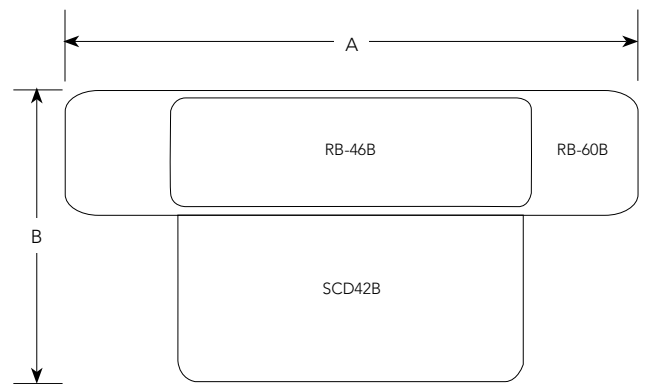

SYSTEM 1 (B OR M):

- 1 - ACD-42-56(B or M) center desk
- 2 - ASW-20-29(B or M) side wing racks
- 1 - RB-60(B or M) rack bridge
- 2 - RB-22(B or M) rack bridges
- 1 - KBS-2(B or M)

TECHNICAL DRAWING

SYSTEM 2 (B OR M):

- 1 - SCD-36(B or M)
- 2 - SSW-22(B or M) side wing racks
- 1 - RB-36(B or M) rack bridge
- 2 - RB-22(B or M) rack bridge
- 1 - KBS-2 (B or M) keyboard shelf
- 1 - CBS center bridge support

TECHNICAL DRAWING

SYSTEM 3 (B OR M):

- 1 - SCD-42(B or M) center desk
- 2 - SSW-22(B or M) side wing racks
- 1 - RB-60(B or M) rack bridge

TECHNICAL DRAWING

Shown with optional SFD door.

SYSTEM 4 (B OR M):

- 1 - CRND(B or M) corner desk
- 2 - SSW-22(B or M) side wing racks
- 1 - RB-46(B or M) rack bridge
- 2 - RB-22(B or M) rack bridges

TECHNICAL DRAWING

SYSTEM 5 (B OR M):

- 1 - SCD-42(B or M) straight center desk
- 1 - RB-46(B or M) rack bridge
- 1 - UCR-(B or M) under counter rack

TECHNICAL DRAWING

ORDERING OPTIONS

Model	Finish	Overall Width (A)	Depth (B)
CONFIG/SYSTEM1M	Maple	106" (269 cm)	30" (762 mm)
CONFIG/SYSTEM1B	Ebony Fleck	106" (269 cm)	30" (762 mm)
CONFIG/SYSTEM2M	Maple	81" (206 cm)	30" (762 mm)
CONFIG/SYSTEM2B	Ebony Fleck	81" (206 cm)	30" (762 mm)
CONFIG/SYSTEM3M	Maple	81" (206 cm)	30" (762 mm)
CONFIG/SYSTEM3B	Ebony Fleck	81" (206 cm)	30" (762 mm)
CONFIG/SYSTEM4M	Maple	96" (244 cm)	30" (762 mm)
CONFIG/SYSTEM4B	Ebony Fleck	96" (244 cm)	30" (762 mm)
CONFIG/SYSTEM5M	Maple	60" (152 cm)	30" (762 mm)
CONFIG/SYSTEM5B	Ebony Fleck	60" (152 cm)	30" (762 mm)