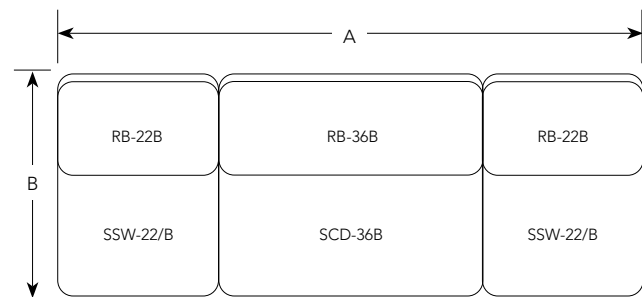

SYSTEM 1 (B OR M):

- 1 - ACD-42-56(B or M) center desk
- 2 - ASW-20-29(B or M) side wing racks
- 1 - RB-60(B or M) rack bridge
- 2 - RB-22(B or M) rack bridges
- 1 - KBS-2(B or M)

TECHNICAL DRAWING

SYSTEM 2 (B OR M):

- 1 - SCD-36(B or M)
- 2 - SSW-22(B or M) side wing racks
- 1 - RB-36(B or M) rack bridge
- 2 - RB-22(B or M) rack bridge
- 1 - KBS-2 (B or M) keyboard shelf
- 1 - CBS center bridge support

TECHNICAL DRAWING

SYSTEM 3 (B OR M):

- 1 - SCD-42(B or M) center desk
- 2 - SSW-22(B or M) side wing racks
- 1 - RB-60(B or M) rack bridge

TECHNICAL DRAWING

Shown with optional SFD door.

SYSTEM 4 (B OR M):

- 1 - CRND(B or M) corner desk
- 2 - SSW-22(B or M) side wing racks
- 1 - RB-46(B or M) rack bridge
- 2 - RB-22(B or M) rack bridges