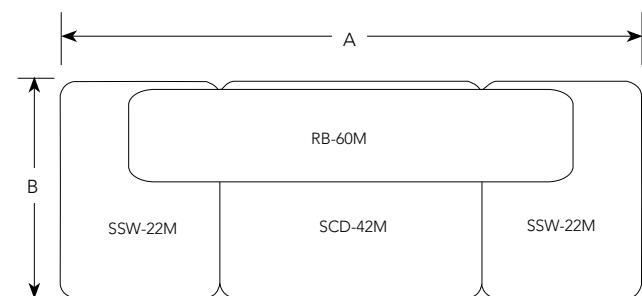

SYSTEM 1 (B OR M):

- 1 - ACD-42-56(B or M) center desk
- 2 - ASW-20-29(B or M) side wing racks
- 1 - RB-60(B or M) rack bridge
- 2 - RB-22(B or M) rack bridges
- 1 - KBS-2(B or M)

TECHNICAL DRAWING

SYSTEM 2 (B OR M):

- 1 - SCD-36(B or M)
- 2 - SSW-22(B or M) side wing racks
- 1 - RB-36(B or M) rack bridge
- 2 - RB-22(B or M) rack bridge
- 1 - KBS-2 (B or M) keyboard shelf
- 1 - CBS center bridge support

TECHNICAL DRAWING

SYSTEM 3 (B OR M):

- 1 - SCD-42(B or M) center desk
- 2 - SSW-22(B or M) side wing racks
- 1 - RB-60(B or M) rack bridge

TECHNICAL DRAWING

Shown with optional SFD door.

SYSTEM 4 (B OR M):

- 1 - CRND(B or M) corner desk
- 2 - SSW-22(B or M) side wing racks
- 1 - RB-46(B or M) rack bridge
- 2 - RB-22(B or M) rack bridges

TECHNICAL DRAWING

SYSTEM 5 (B OR M):

- 1 - SCD-42(B or M) straight center desk
- 1 - RB-46(B or M) rack bridge
- 1 - UCR-(B or M) under counter rack

TECHNICAL DRAWING

ORDERING OPTIONS

Model	Finish	Overall Width (A)	Depth (B)
CONFIG/SYSTEM1M	Maple	106" (269 cm)	30" (762 mm)
CONFIG/SYSTEM1B	Ebony Fleck	106" (269 cm)	30" (762 mm)
CONFIG/SYSTEM2M	Maple	81" (206 cm)	30" (762 mm)
CONFIG/SYSTEM2B	Ebony Fleck	81" (206 cm)	30" (762 mm)
CONFIG/SYSTEM3M	Maple	81" (206 cm)	30" (762 mm)
CONFIG/SYSTEM3B	Ebony Fleck	81" (206 cm)	30" (762 mm)
CONFIG/SYSTEM4M	Maple	96" (244 cm)	30" (762 mm)
CONFIG/SYSTEM4B	Ebony Fleck	96" (244 cm)	30" (762 mm)
CONFIG/SYSTEM5M	Maple	60" (152 cm)	30" (762 mm)
CONFIG/SYSTEM5B	Ebony Fleck	60" (152 cm)	30" (762 mm)