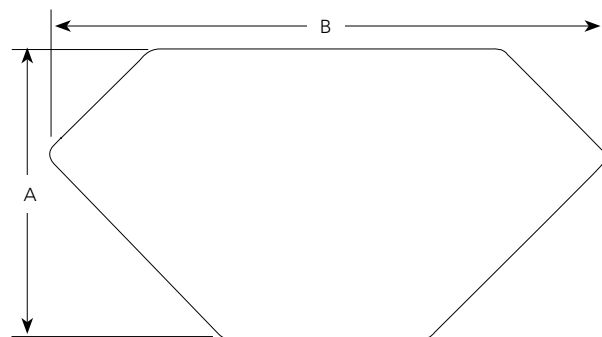

TECHNICAL DRAWINGS

Top View

For a complete list of rack accessories see page 174.