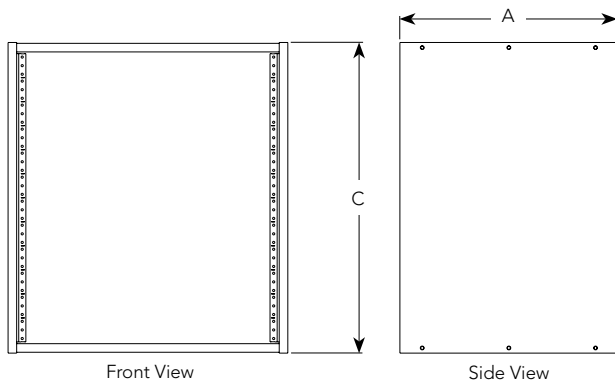

TECHNICAL DRAWINGS

RECOMMENDED ACCESSORIES

ERD ■ Plexi Front Door

ER/CASTERS ■ Casters

SCDR ■ Security Door

For a complete list of rack accessories see page 174.