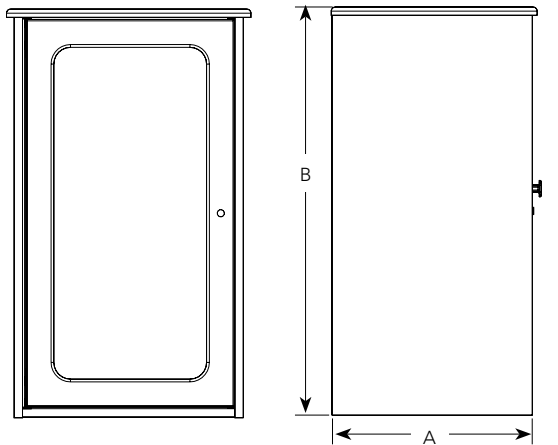

TECHNICAL DRAWINGS

Front View with optional door

Side View with optional door

RECOMMENDED ACCESSORIES

GRFSS ■ Speaker Stands

GRFD-P ■ Perforated Front Door

GRFD-PLX ■ Plexi Front Door

For a complete list of rack accessories see page 174.