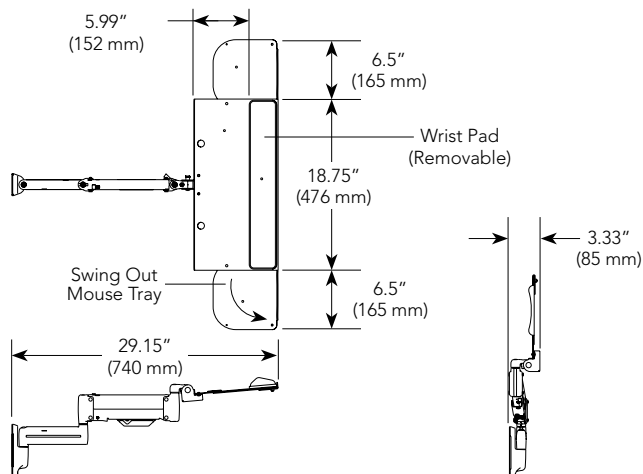

SPECIFICATIONS

Depth (closed)	3.33" (85 mm)
Max. Extension	29.15" (740 mm)
Tilt	5° and 90°
Weight Capacity	10 lbs (4.5 kg)
Colors	Black

WHAT YOU NEED TO KNOW

ABOUT KWK110

- Ships with both left and right mouse trays fully-assembled and mouse pouch for storage
- Keyboard can flip up for low-profile storage

OFFICE FURNITURE SYSTEMS

Compatible with custom and universal Interface Brackets for Office Furniture Systems (OFB)

OTHER PRODUCT OPTION

KCK110
Height-Adjustable Keyboard Desk Mount

TECHNICAL DRAWINGS

RECOMMENDED ACCESSORIES

KSA1003 ■ Extension Arm
– Maximum of 3 arms
– Weight capacity is reduced to 30 lbs (13.6 kg)

KSA1020 ■ CPU Wall/Desk Mount

For a complete list of monitor mount accessories see page 123.