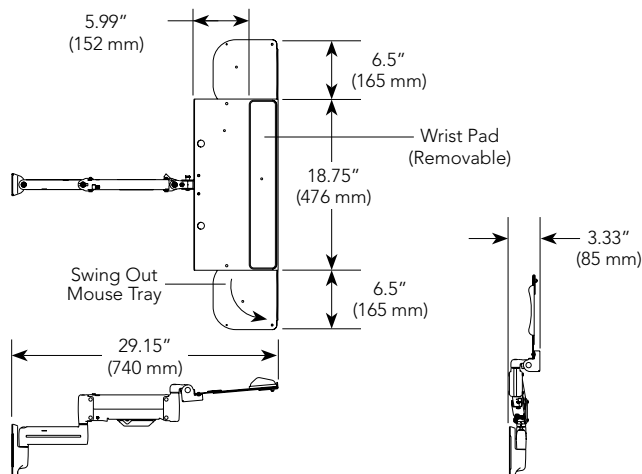

SPECIFICATIONS

Depth (closed)	3.33" (85 mm)
Max. Extension	29.15" (740 mm)
Tilt	5° and 90°
Weight Capacity	10 lbs (4.5 kg)
Colors	Black

WHAT YOU NEED TO KNOW

ABOUT KWK110

- Ships with both left and right mouse trays fully-assembled and mouse pouch for storage
- Keyboard can flip up for low-profile storage

OFFICE FURNITURE SYSTEMS

Compatible with custom and universal Interface Brackets for Office Furniture Systems (OFB)

OTHER PRODUCT OPTION

KCK110
Height-Adjustable Keyboard Desk Mount

TECHNICAL DRAWINGS

RECOMMENDED ACCESSORIES

KSA1003 ■ Extension Arm
– Maximum of 3 arms
– Weight capacity is reduced to 30 lbs (13.6 kg)

KSA1020 ■ CPU Wall/Desk Mount

For a complete list of monitor mount accessories see page 123.