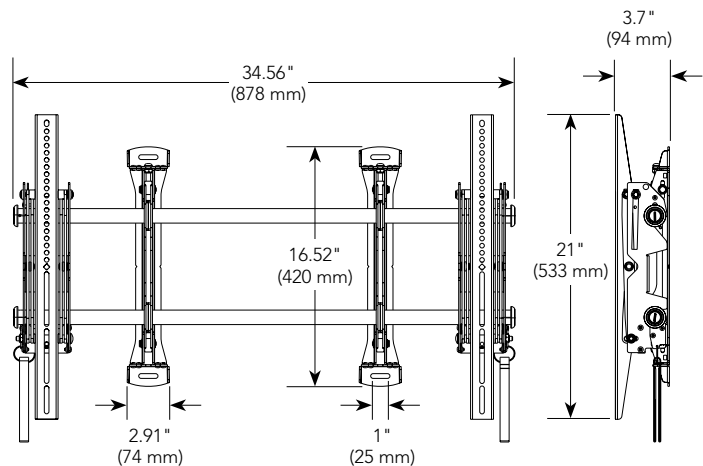

TECHNICAL DRAWINGS

For a complete list of FUSION accessories see pages 96-97.