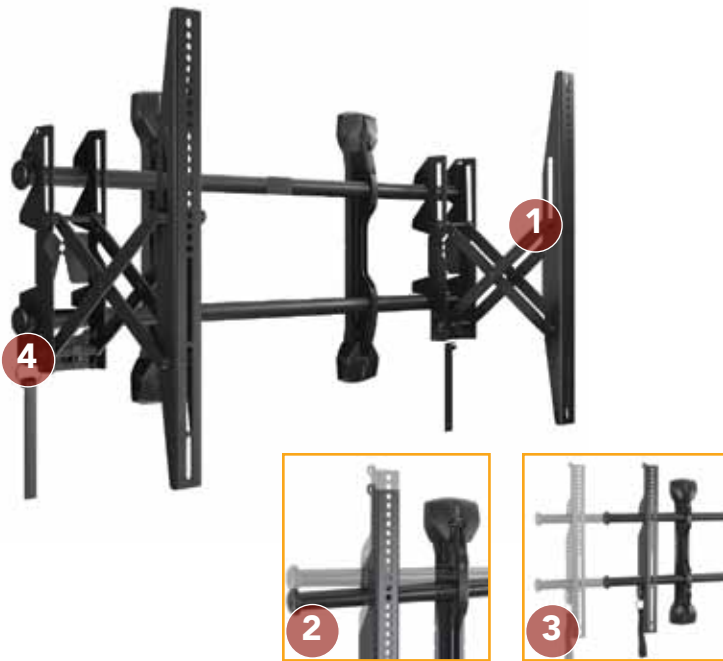

PULL-OUT MOUNTS LSMVU □ 37 - 63" WALL MOUNT

FUSION® SERIES

FEATURES

- 1 PULL-OUT EXTENSION**
Extends from 3.7" (94mm) to 10.7" (272mm) to allow cable access for installation and servicing of video walls and recessed applications.
- 2 CONTROLZONE™ LEVELING**
Industry-first feature allows post-installation fine tuning of height and leveling for perfect screen alignment.
- 3 CENTERLESS™ SHIFT**
Provides up to 14.5" of post-installation lateral shift – 7.25" left/right of uprights – for limitless centering capabilities and screen alignment.
- 4 CLICKCONNECT®**
Hear an audible click when the screen safely engages with the mount. A built-in cable stand provides easy access under the screen.

WHAT YOU NEED TO KNOW

INSTALLATION AND SECURITY

Allows fine-tuning plumb adjustment to ensure screens are perfectly vertical for a seamless install. For additional security, just add a padlock to the integrated locking latch.

MULTI-SCREEN CONFIGURATION

Recommended for 2 x 2 video matrix and larger.

OTHER PRODUCT OPTION

LSMVPU
Portrait Pull-Out Wall Mount

SPECIFICATIONS

Extension	7" (178 mm)
Depth from Wall	3.7" (94 mm)
Plumb Adjust	2.5°
Max Mounting Pattern	19.88" (505 mm), height 30" (760 mm), width
Weight Capacity	150 lbs (68 kg)
Color	Black