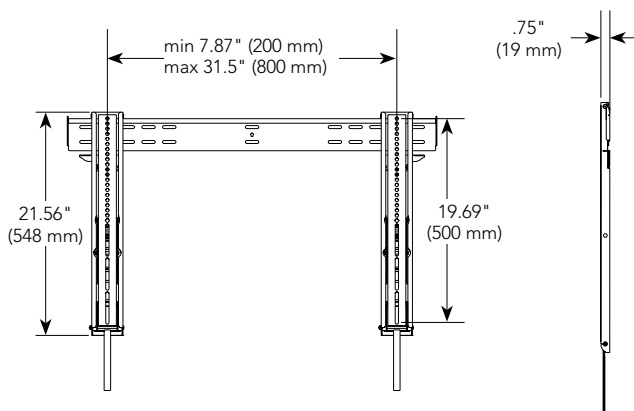

TECHNICAL DRAWINGS

RECOMMENDED ACCESSORIES

PAC521P ■ In-Wall Box with Power Outlet Conditioner

PAC522 ■ Multiple Option New Construction Pre-Wire Box

PAC515 ■ New Construction Box

For a complete list of TV mount accessories see page 91.