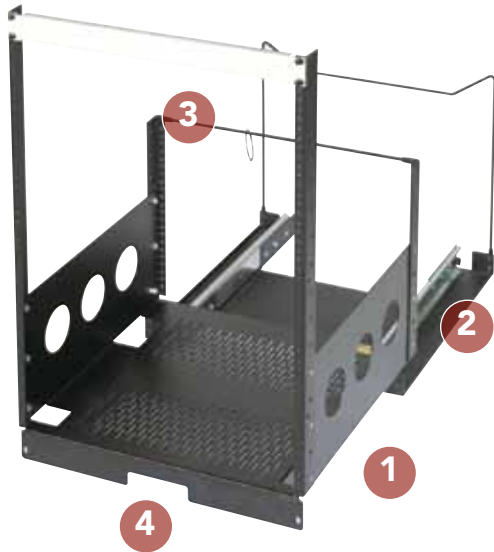

IN-WALL POTR ■ PULL-OUT RACK

raXess series

FEATURES

- 1 HEAVY-DUTY STEEL CONSTRUCTION**
12-gauge steel frame holds 300 lbs (136 kg).
- 2 INNOVATIVE DESIGN**
Rack extends 20" (508 mm) from frame for access to equipment and cables. Perfect design for installing in existing cabinets or millwork.
- 3 CABLE MANAGEMENT**
Includes integrated cable management system with 7U rear rack rail.
- 4 SAFETY**
Locks in the closed position to keep equipment from moving.
- FINISH OPTION**
Black Wrinkle Powder Coat ■

ORDERING OPTIONS

Model	Rack Height	Overall Depth (A)	Usable Depth (B)	Height (C)	Power Options
POTR-8	8 space	18.9" (480 mm)	18.4" (467 mm)	16.6" (421 mm)	NAPDH11
POTR-9	9 space	18.9" (480 mm)	18.4" (467 mm)	18.3" (465 mm)	NAPDH11
POTR-10	10 space	18.9" (480 mm)	18.4" (467 mm)	20.1" (509 mm)	NAPDH11
POTR-11	11 space	18.9" (480 mm)	18.4" (467 mm)	21.8" (554 mm)	NAPDH11
POTR-12	12 space	18.9" (480 mm)	18.4" (467 mm)	23.6" (598 mm)	NAPDH11
POTR-13	13 space	18.9" (480 mm)	18.4" (467 mm)	25.3" (643 mm)	NAPDH11
POTR-14	14 space	18.9" (480 mm)	18.4" (467 mm)	27.1" (687 mm)	NAPDH11
POTR-15	15 space	18.9" (480 mm)	18.4" (467 mm)	28.8" (732 mm)	NAPDH11
POTR-16	16 space	18.9" (480 mm)	18.4" (467 mm)	30.6" (776 mm)	NAPDH11
POTR-17	17 space	18.9" (480 mm)	18.4" (467 mm)	32.3" (821 mm)	NAPDH11