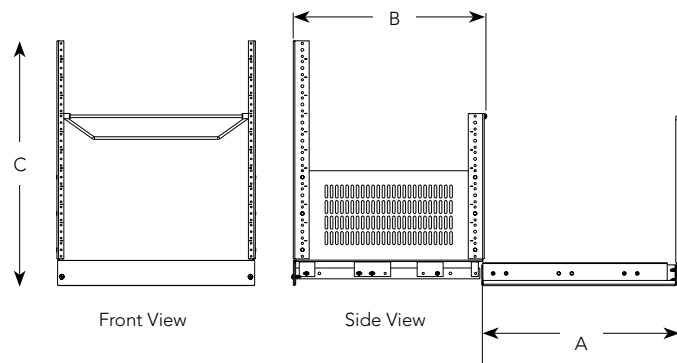

RECOMMENDED ACCESSORIES

ROTRS ■ Component Shelf

NAPDH11 ■ Rack Mount Power Distribution

TECHNICAL DRAWINGS

For a complete list of rack accessories see page 174.

Cont. ORDERING OPTIONS

Model	Rack Height	Overall Depth (A)	Usable Depth (B)	Height (C)	Power Option
POTR-18	18 space	18.9" (480 mm)	18.4" (467 mm)	34.1" (865 mm)	NAPDH11
POTR-19	19 space	18.9" (480 mm)	18.4" (467 mm)	35.8" (909 mm)	NAPDH11
POTR-20	20 space	18.9" (480 mm)	18.4" (467 mm)	37.6" (954 mm)	NAPDH11
POTR-21	21 space	18.9" (480 mm)	18.4" (467 mm)	39.3" (998 mm)	NAPDH11
POTR-22	22 space	18.9" (480 mm)	18.4" (467 mm)	41.1" (104.3 cm)	NAPDH11
POTR-23	23 space	18.9" (480 mm)	18.4" (467 mm)	42.8" (108.7 cm)	NAPDH11
POTR-24	24 space	18.9" (480 mm)	18.4" (467 mm)	44.6" (113.2 cm)	NAPDH11
POTR-XL-8	8 space	22.9" (582 mm)	18.4" (467 mm)	16.6" (421 mm)	NAPDH11
POTR-XL-9	9 space	22.9" (582 mm)	18.4" (467 mm)	18.3" (465 mm)	NAPDH11
POTR-XL-10	10 space	22.9" (582 mm)	18.4" (467 mm)	20.1" (509 mm)	NAPDH11
POTR-XL-11	11 space	22.9" (582 mm)	18.4" (467 mm)	21.8" (554 mm)	NAPDH11
POTR-XL-12	12 space	22.9" (582 mm)	18.4" (467 mm)	23.6" (598 mm)	NAPDH11
POTR-XL-13	13 space	22.9" (582 mm)	18.4" (467 mm)	25.3" (643 mm)	NAPDH11
POTR-XL-14	14 space	22.9" (582 mm)	18.4" (467 mm)	27.1" (687 mm)	NAPDH11
POTR-XL-15	15 space	22.9" (582 mm)	18.4" (467 mm)	28.8" (732 mm)	NAPDH11
POTR-XL-16	16 space	22.9" (582 mm)	18.4" (467 mm)	30.6" (776 mm)	NAPDH11
POTR-XL-17	17 space	22.9" (582 mm)	18.4" (467 mm)	32.3" (821 mm)	NAPDH11
POTR-XL-18	18 space	22.9" (582 mm)	18.4" (467 mm)	34.1" (865 mm)	NAPDH11
POTR-XL-19	19 space	22.9" (582 mm)	18.4" (467 mm)	35.8" (909 mm)	NAPDH11
POTR-XL-20	20 space	22.9" (582 mm)	18.4" (467 mm)	37.6" (954 mm)	NAPDH11
POTR-XL-21	21 space	22.9" (582 mm)	18.4" (467 mm)	39.3" (998 mm)	NAPDH11
POTR-XL-22	22 space	22.9" (582 mm)	18.4" (467 mm)	41.1" (104.3 cm)	NAPDH11
POTR-XL-23	23 space	22.9" (582 mm)	18.4" (467 mm)	42.8" (108.7 cm)	NAPDH11
POTR-XL-24	24 space	22.9" (582 mm)	18.4" (467 mm)	44.6" (113.2 cm)	NAPDH11