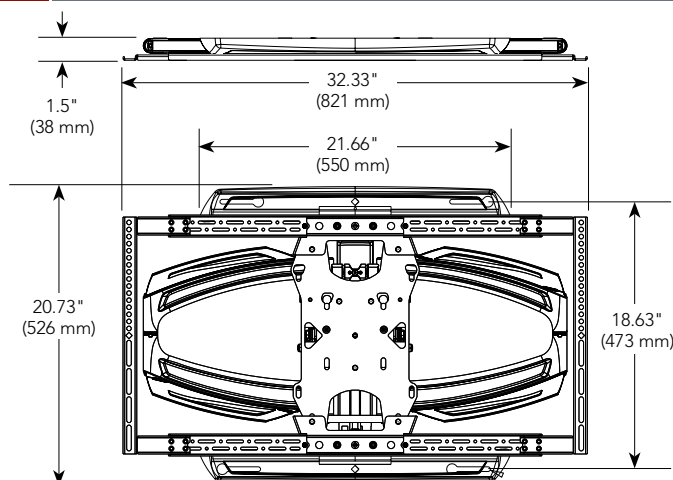

TECHNICAL DRAWINGS

RECOMMENDED ACCESSORIES

For a complete list of Thinstall accessories see page 97-98.