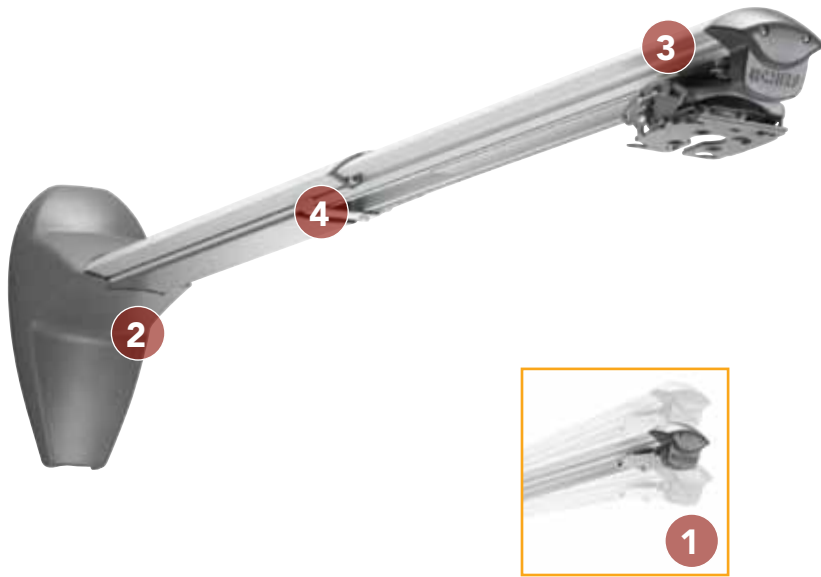

WALL MOUNTS WM130AUS □ SHORT THROW WALL MOUNT

(Includes RSMA Mini Projector Mount)

FEATURES

- 1 PRECISION HEIGHT & LEVELING**
Industry-first micro height and leveling adjustment, $\pm 3^\circ$.
- 2 FAST INSTALLATION**
Innovative quick-connect system.
- 3 VARIABLE EXTENSION OPTIONS**
Telescoping extension and infinite projector placement make it easy to achieve a picture perfect installation.
- 4 INTEGRATED CABLE MANAGEMENT**
Fully internal cable management system conceals and protects cables for a clean finish.

WHAT YOU NEED TO KNOW

ABOUT WM130S

For use with RSA, RPA, RSMA and RPMA projector mounts. For a complete solution order the kit (WM130AUS). Kit includes one short throw wall mount accessory plus one RSMAUS projector mount (see page 7).

OTHER PRODUCT OPTIONS

WM110S / WM110AUS

Wall mount accessory / Kit

- Max. extension 11.25 - 18" (28.6 - 45.7 cm)
- Weight Cap. 50 lbs (22.7 kg) / 25 lbs (11.3 kg)

WM120S / WM120AUS

Wall mount accessory / Kit

- Max. extension 16 - 28.5" (40.6 - 72.4 cm)
- Weight Cap. 50 lbs (22.7 kg) / 25 lbs (11.3 kg)

SPECIFICATIONS

Extension	28 - 52.5" (71.1 - 133.3 cm)
Pitch	$\pm 3^\circ$
Dimensions (HxWxD)	14.17 x 7.27 x 56.37" (36 x 19 x 143.2 cm)
Weight Capacity	25 lbs (11.3 kg)
Color	Silver