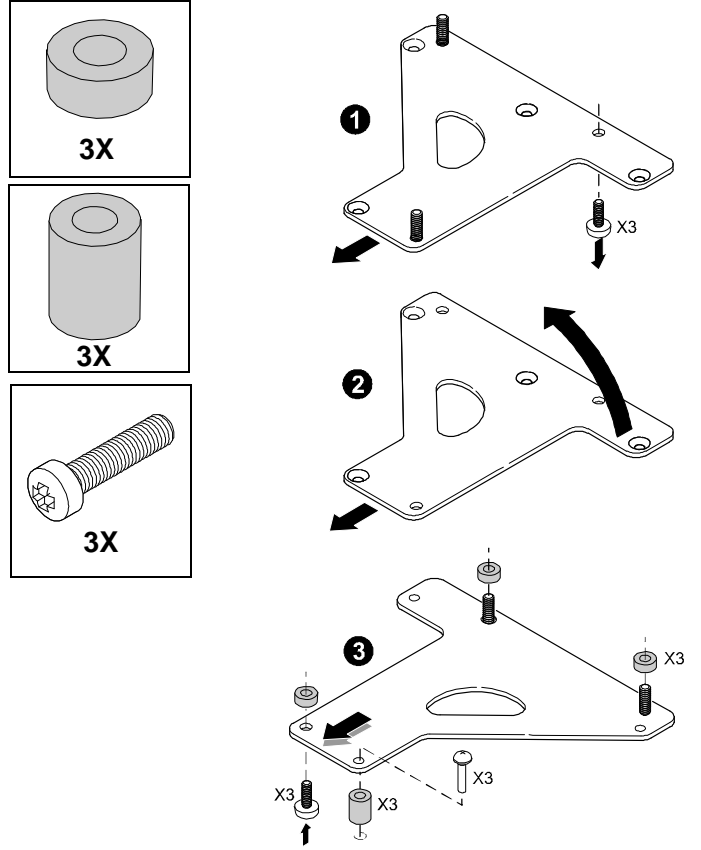

**Projector Installation Kit for DELL Model 1800MP,
1209S, 1409X, 1609WX, 7609WU**

8833-000013 Rev A

**Projector Installation Kit for DELL Model 1800MP,
1209S, 1409X, 1609WX, 7609WU**

8833-000013 Rev A

**Projector Installation Kit for DELL Model 1800MP,
1209S, 1409X, 1609WX, 7609WU**