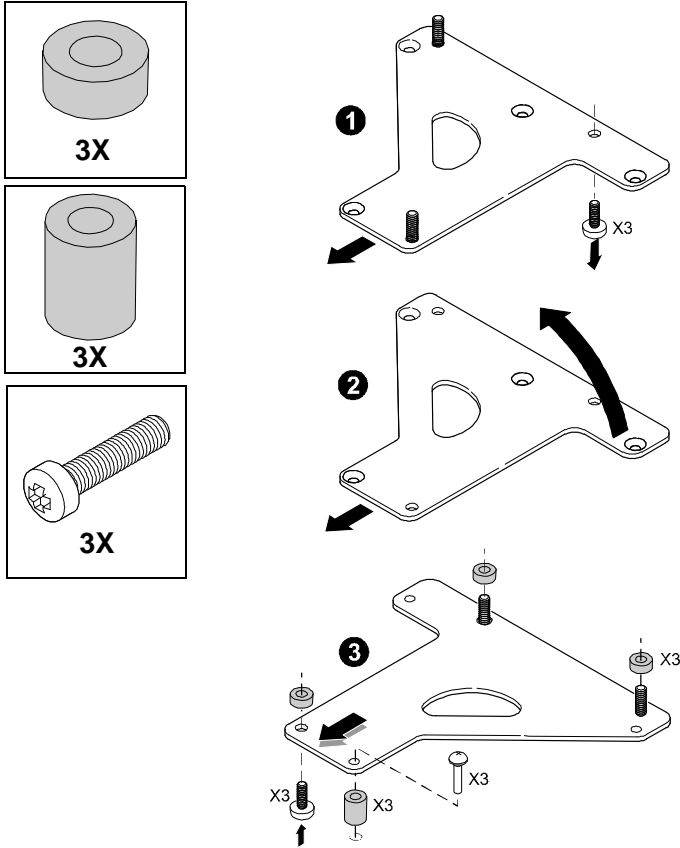

8833-000013 Rev A

**Projector Installation Kit for DELL Model 1800MP,
1209S, 1409X, 1609WX, 7609WU**

8833-000013 Rev A