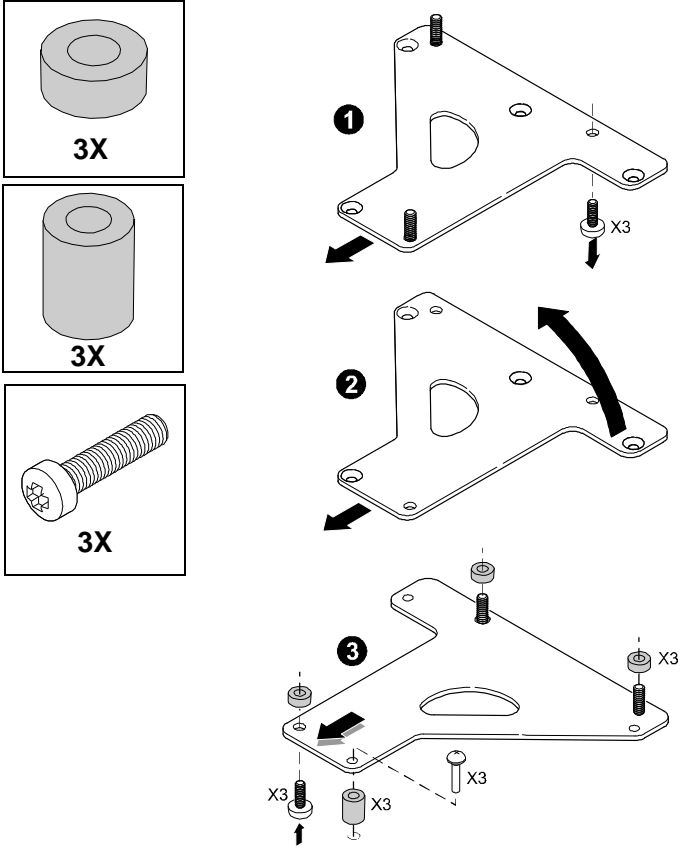

**Projector Installation Kit for DELL Model 1800MP,
1209S, 1409X, 1609WX, 7609WU**