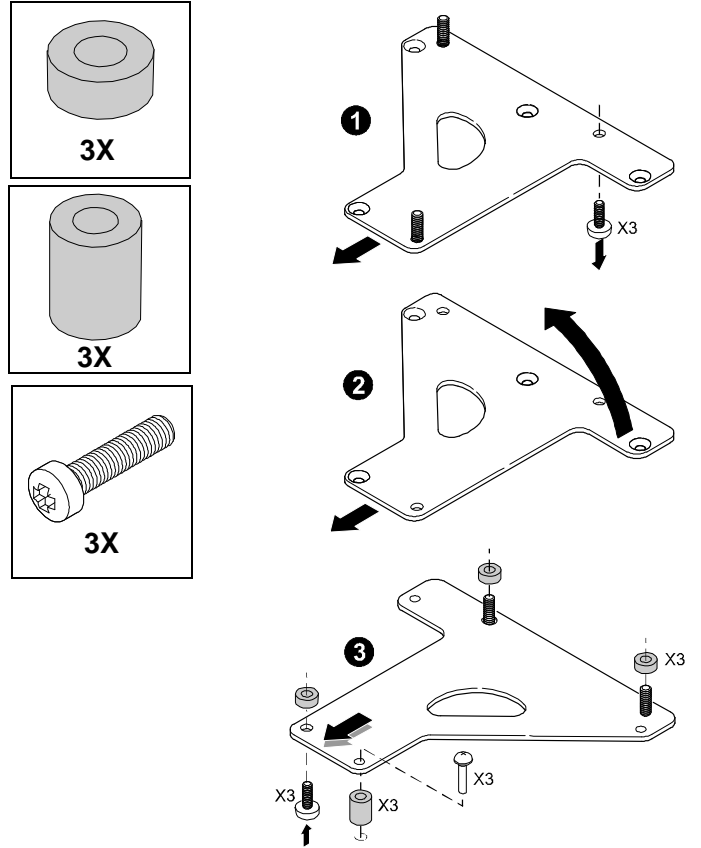

8833-000013 Rev A

**Projector Installation Kit for DELL Model 1800MP,
1209S, 1409X, 1609WX, 7609WU**

8833-000013 Rev A