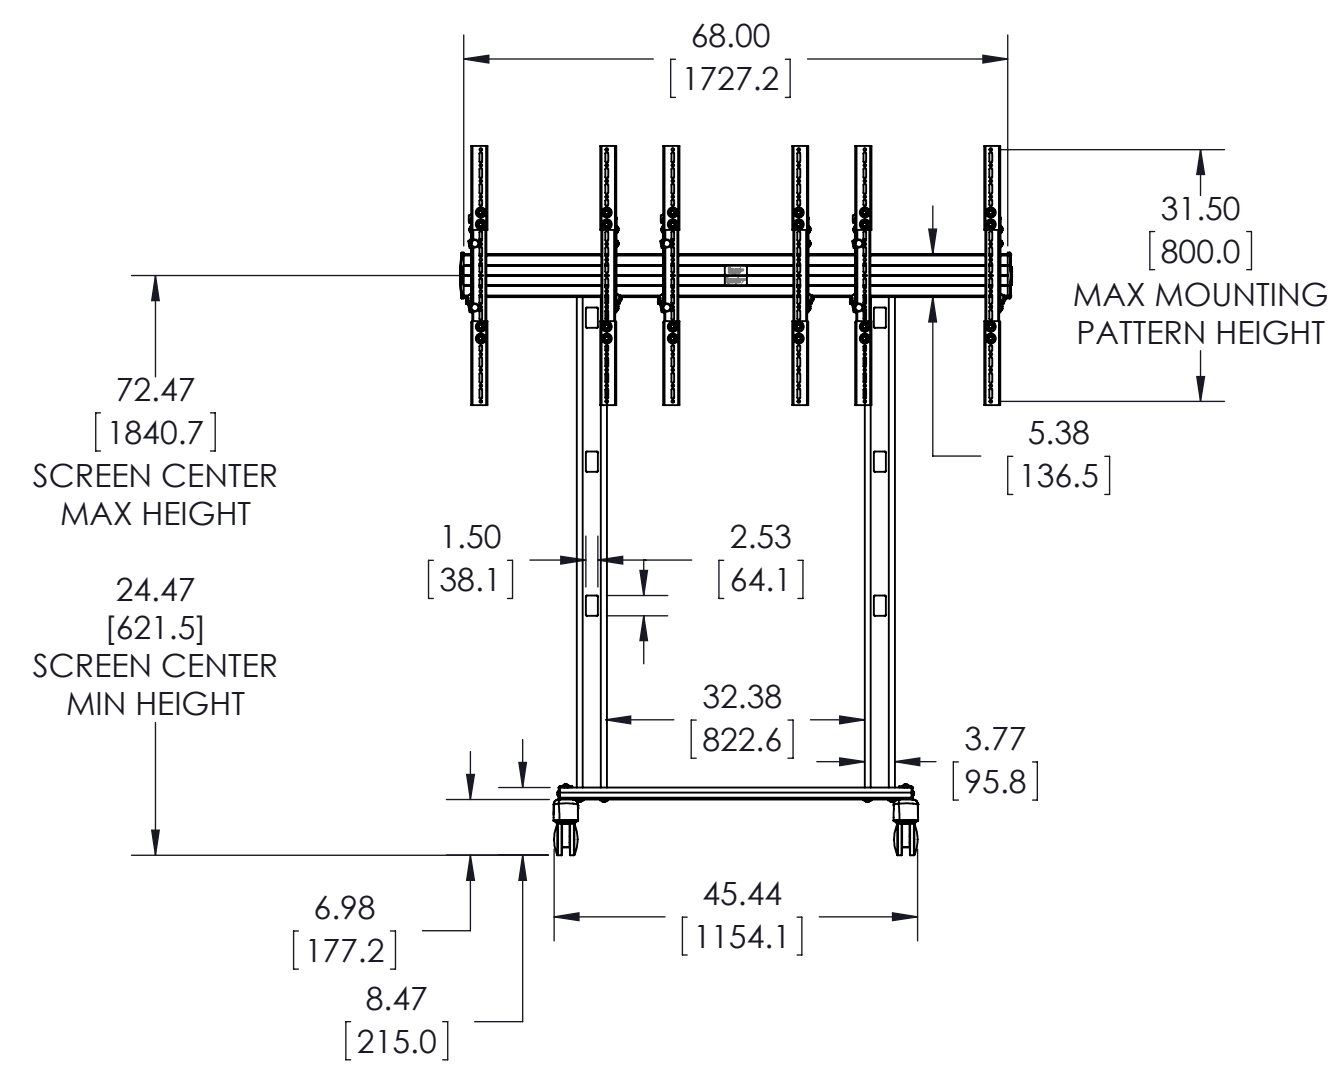

**MAX WEIGHT:
125 LBS PER DISPLAY
375 LBS TOTAL CAPACITY**

THE INFORMATION AND DESIGNS CONTAINED IN THIS DRAWING ARE CONFIDENTIAL AND THE PROPRIETARY PROPERTY OF MILESTONE AV TECHNOLOGIES NEITHER THIS DESIGN NOR ANY INFORMATION CONTAINED IN THIS DRAWING MAY BE REPRODUCED OR DISCLOSED TO OTHERS WITHOUT THE EXPRESS WRITTEN CONSENT OF MILESTONE AV TECHNOLOGIES.

CAD GENERATED DRAWING, DO NOT MANUALLY UPDATE.			<p>6436 CITY WEST PKWY EDEN PRAIRIE MN, 55344 PHONE: 866-977-3901 FAX: 877-894-6918</p>
DRAWN BY	MJS	12/11/2012	
ENG APPROVAL	MJS	12/11/2012	DESCRIPTION
MFG APPROVAL			LVM3X1UP, FUSION PORTRAIT 3X1 VIDEO WALL CART
QA APPROVAL			MODEL NO.
SHEET 1 OF 1			LVM3X1UP
SCALE	1:24	SIZE	DWG. NO.
		B	TECH-000128
		REV.	00