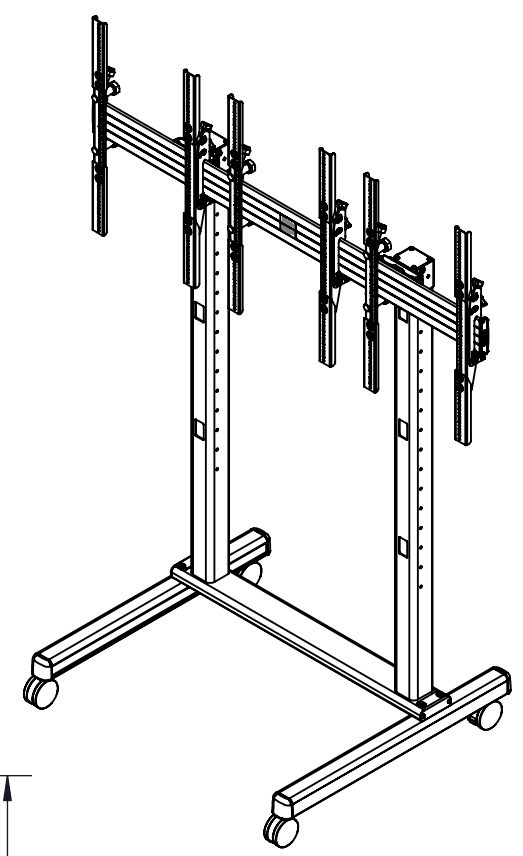

**MAX WEIGHT:
125 LBS PER DISPLAY
375 LBS TOTAL CAPACITY**

THE INFORMATION AND DESIGNS CONTAINED IN THIS DRAWING ARE CONFIDENTIAL AND THE PROPRIETARY PROPERTY OF MILESTONE AV TECHNOLOGIES NEITHER THIS DESIGN NOR ANY INFORMATION CONTAINED IN THIS DRAWING MAY BE REPRODUCED OR DISCLOSED TO OTHERS WITHOUT THE EXPRESS WRITTEN CONSENT OF MILESTONE AV TECHNOLOGIES.

CAD GENERATED DRAWING, DO NOT MANUALLY UPDATE.			<p>6436 CITY WEST PKWY EDEN PRAIRIE MN, 55344 PHONE: 866-977-3901 FAX: 877-894-6918</p>
DRAWN BY	MJS	12/11/2012	
ENG APPROVAL	MJS	12/11/2012	DESCRIPTION
MFG APPROVAL			LVM3X1UP, FUSION PORTRAIT 3X1 VIDEO WALL CART
QA APPROVAL			MODEL NO.
SHEET 1 OF 1			LVM3X1UP
SCALE	1:24	SIZE	DWG. NO.
		B	TECH-000128
		REV.	00