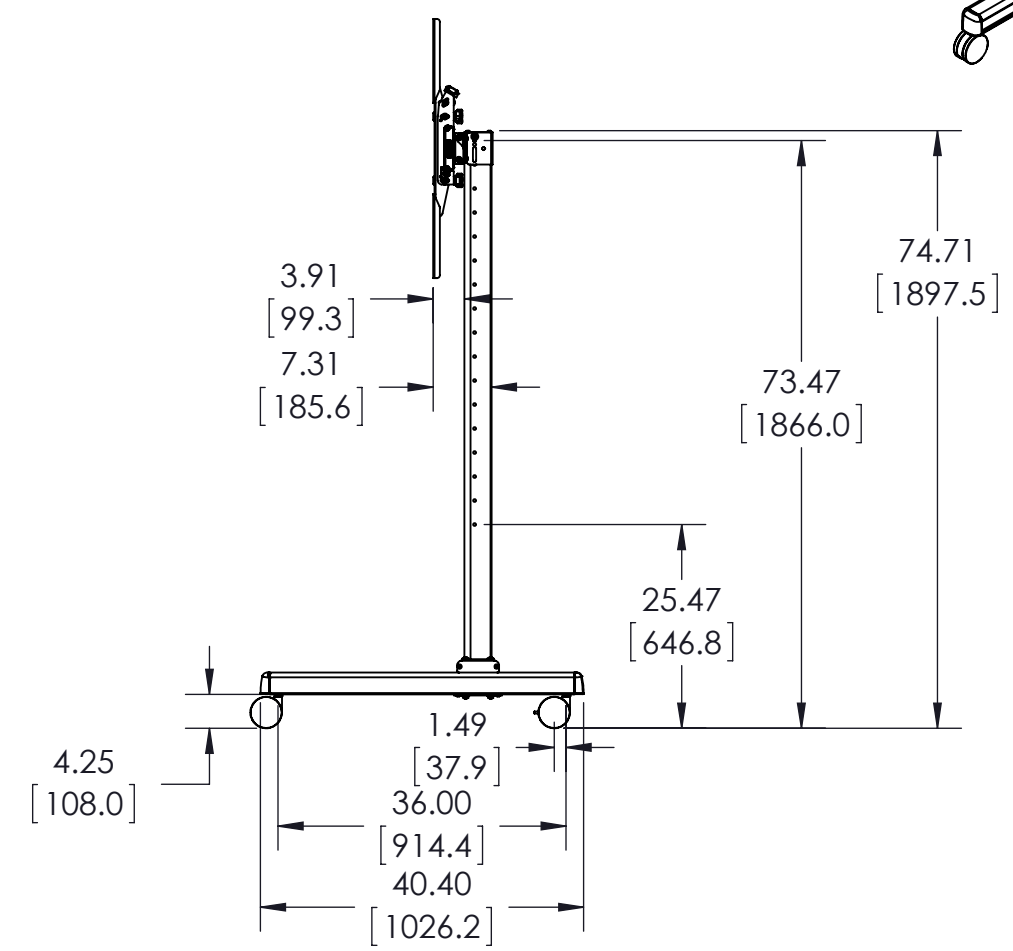

**MAX WEIGHT:
125 LBS PER DISPLAY
375 LBS TOTAL CAPACITY**

THE INFORMATION AND DESIGNS CONTAINED IN THIS DRAWING ARE CONFIDENTIAL AND THE PROPRIETARY PROPERTY OF MILESTONE AV TECHNOLOGIES NEITHER THIS DESIGN NOR ANY INFORMATION CONTAINED IN THIS DRAWING MAY BE REPRODUCED OR DISCLOSED TO OTHERS WITHOUT THE EXPRESS WRITTEN CONSENT OF MILESTONE AV TECHNOLOGIES.

CAD GENERATED DRAWING, DO NOT MANUALLY UPDATE.			<p>6436 CITY WEST PKWY EDEN PRAIRIE MN, 55344 PHONE: 866-977-3901 FAX: 877-894-6918</p>
DRAWN BY	MJS	12/11/2012	
ENG APPROVAL	MJS	12/11/2012	DESCRIPTION
MFG APPROVAL			LVM3X1UP, FUSION PORTRAIT 3X1 VIDEO WALL CART
QA APPROVAL			MODEL NO.
SHEET 1 OF 1			LVM3X1UP
SCALE	1:24	SIZE	DWG. NO.
		B	TECH-000128
		REV.	00