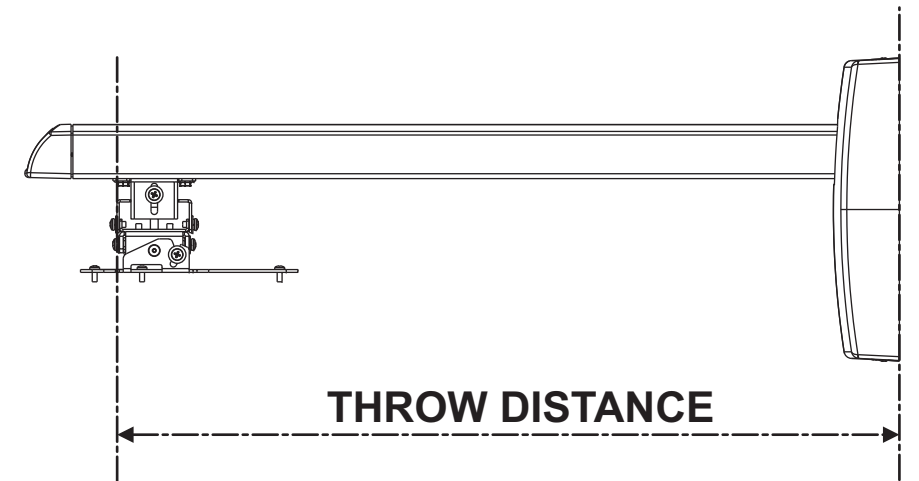

SCREEN DIAGONAL (16:10 aspect ratio) (inches)	THROW DISTANCE* (inches)	VERTICAL DISTANCE** (inches)
100	21.75	13.125
95	20.75	12.625
91	19.375	12.00
87	18.75	11.375
81	16.875	10.50
77	15.25	10.00

CENTER OF IMAGE

2.110"  
[53.59mm]

CENTER OF MOUNT/PROJECTOR

\***THROW DISTANCE** is measured from wall with attached bracket to front of projector mount.

\*\***VERTICAL DISTANCE** is measured from bottom of wall bracket to top of projected image.

BOTTOM OF WALL BRACKET