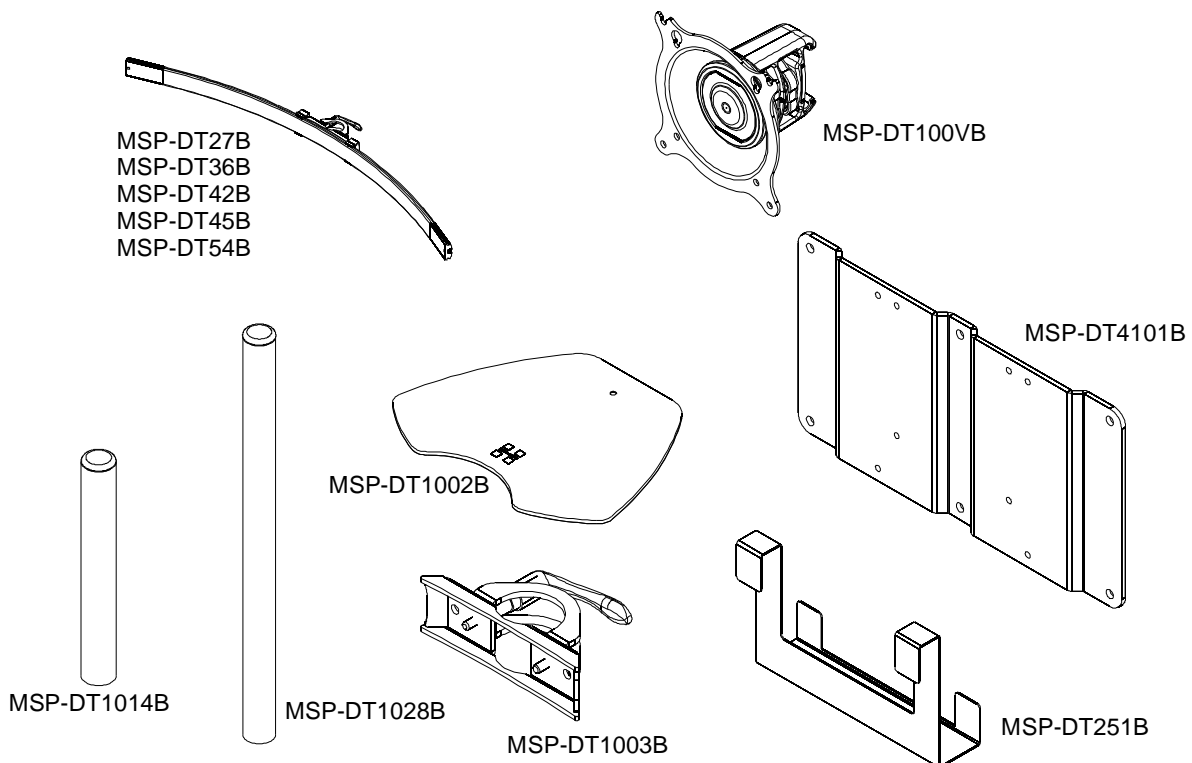

INFORMATION SHEET

The following table outlines recommended weight capacities for MSP-DT products, dependent on configuration used.

Description	Weight Capacity
MSP-DT27B: 27" BOW WITH CLAMP	35 LB (15.9 KG) PER SCREEN (QTY: 2 SCREENS)
MSP-DT36B: 36" BOW WITH CLAMP	35 LB (15.9 KG) PER SCREEN (QTY: 2 SCREENS)
MSP-DT42B: 42" BOW WITH CLAMP	30 LB (13.6 KG) PER SCREEN (QTY: 3 SCREENS)
MSP-DT45B: 45" BOW WITH CLAMP	25 LB (11.3 KG) OUTER SCREENS - 35 LB (15.9 KG) INNER SCREEN (QTY: 3 SCREENS)
MSP-DT54B: 54" BOW WITH CLAMP	20 LB (9.1 KG) OUTER SCREENS - 35 LB (15.9 KG) INNER SCREEN (QTY: 3 SCREENS)
MSP-DT100VB: 100mm CENTRIS ARRAY HEAD	35 LB (15.9 KG)
MSP-DT1014B: 14" POLE WITH CAP	90 LB (40.8 KG)
MSP-DT1028B: 28" POLE WITH CAP	90 LB (40.8 KG)
MSP-DT1002B: FLAT BASE	90 LB (40.8 KG)
MSP-DT1003B: EXTRA POLE CLAMP	90 LB (40.8 KG)
MSP-DT4101B: 200mm X 100mm ADAPTER PLATE	35 LB (15.9 KG)
MSP-DT251B: CPU HOLDER	5 LB (2.3 KG)

Our Mounts. **Your Vision.**

Chief Manufacturing, a products division
of Milestone AV Technologies

8401 Eagle Creek Parkway, Savage, MN 55378

• P: 800.582.6480 / 952.894.6280 • F: 877.894.6918 / 952.894.6918