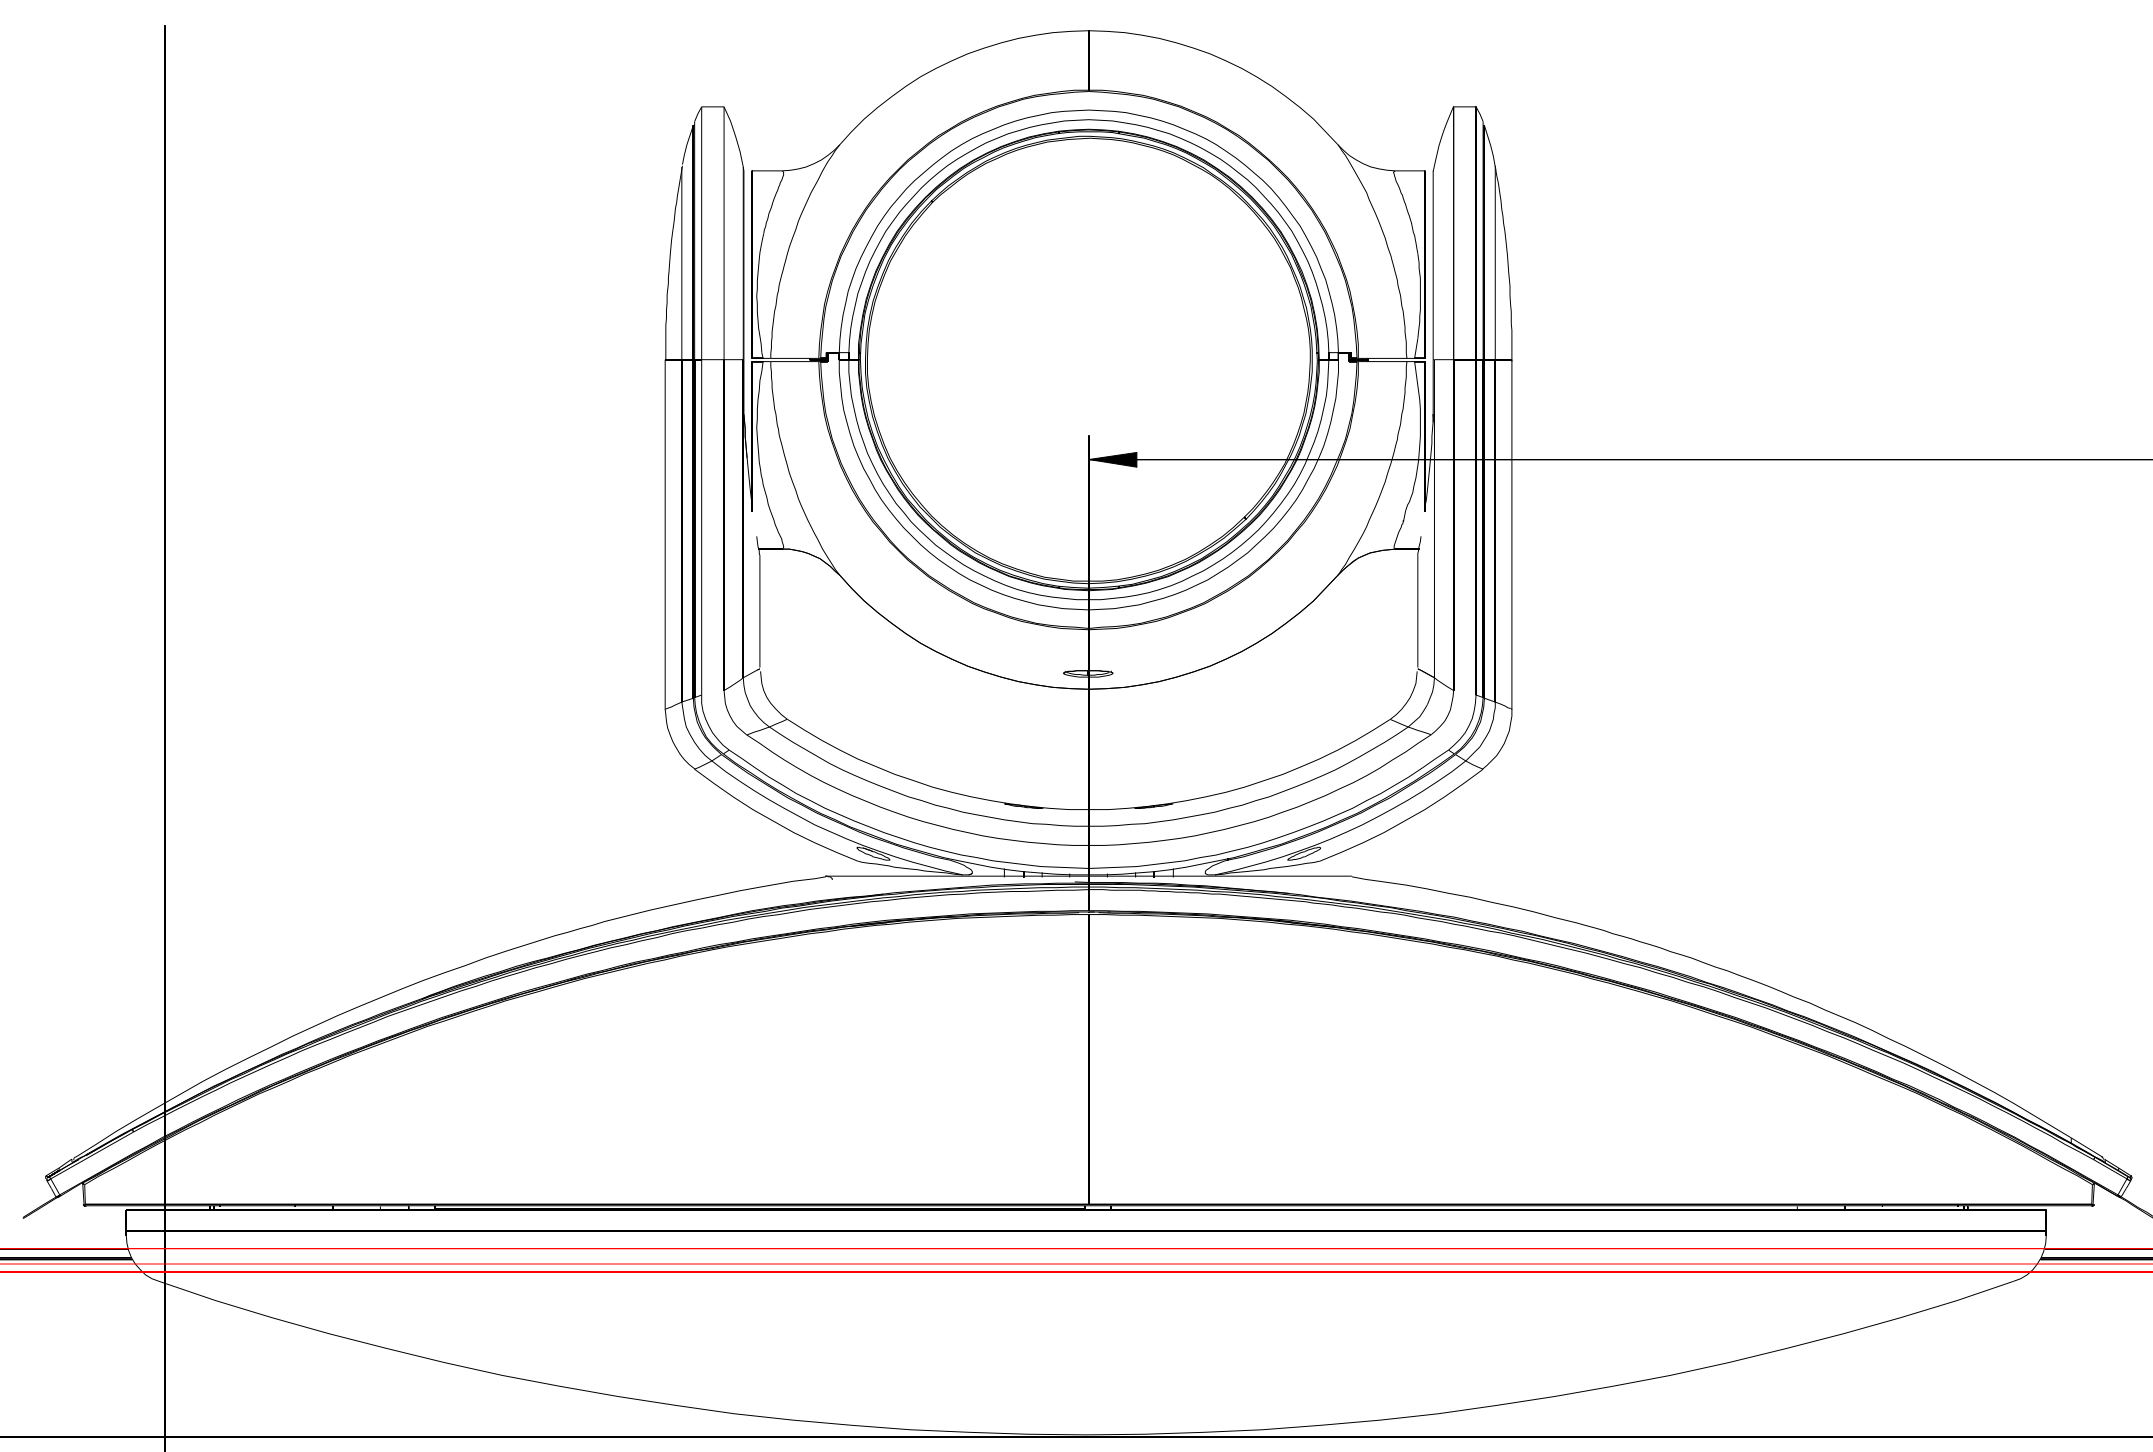

SCALE: 1:1  
8833-000017

# MODEL MSP-POL2 INSTALLATION TEMPLATE

**RED – 42 inch**  
**BLACK – 50 inch**

7/32" PILOT HOLE (4 PLACES)

7/32" PILOT HOLE (4 PLACES)

USE THIS LINE TO LEVEL

41.1

49.4

10.4

14.2

3.7

9.0

1.00

.38

1.39

4.0

8.0