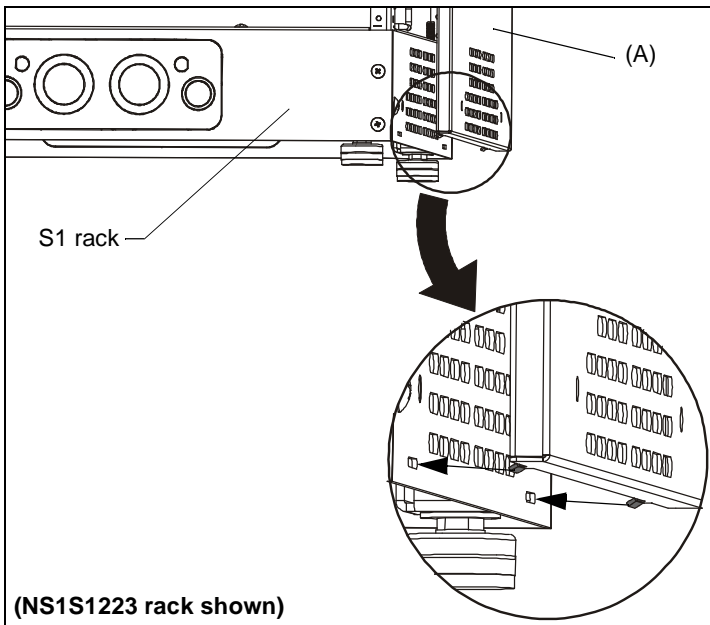

**IMPORTANT !** : If installing doors (not included) and side panels on an S1 rack, the doors must be installed **before** installing the side panels.

### NS1S Side Panels Installation

1. Align two bottom tabs in side panel (A) with slots in S1 rack. (See Figure 1)

Figure 1

2. Attach side panel (A) to S1 rack with four 1/4-20 x 1-1/4" security buttonhead cap screws (B). (See Figure 2)

Figure 2

3. Tighten four screws (B) using the 5/32" security hex wrench (C).
4. Attach additional side panels as required.

©Chief is a registered trademark of Milestone AV Technologies. All rights reserved.