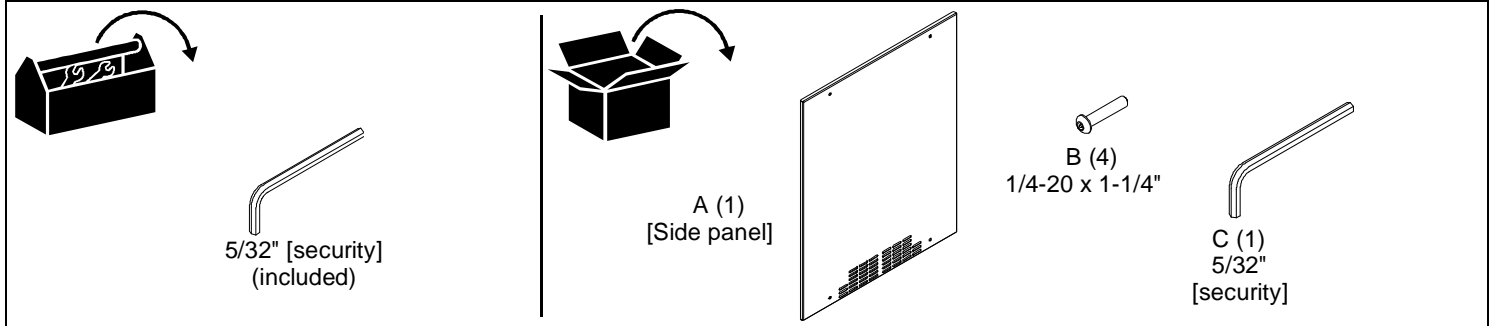

INSTALLATION INSTRUCTIONS

NS1S12/20/28/36/41 Side Panels

The NS1S side panels are designed for use with Chief® S1 Series racks. See the specific installation instructions provided with the rack for additional installation information.

TOOLS REQUIRED / PARTS INCLUDED

WARNING: FAILURE TO READ, THOROUGHLY UNDERSTAND, AND FOLLOW ALL INSTRUCTIONS CAN RESULT IN SERIOUS PERSONAL INJURY, DAMAGE TO EQUIPMENT, OR VOIDING OF FACTORY WARRANTY! It is the installer's responsibility to make sure all components are properly assembled and installed using the instructions provided.

IMPORTANT ! : If installing doors (not included) and side panels on an S1 rack, the doors must be installed **before** installing the side panels.