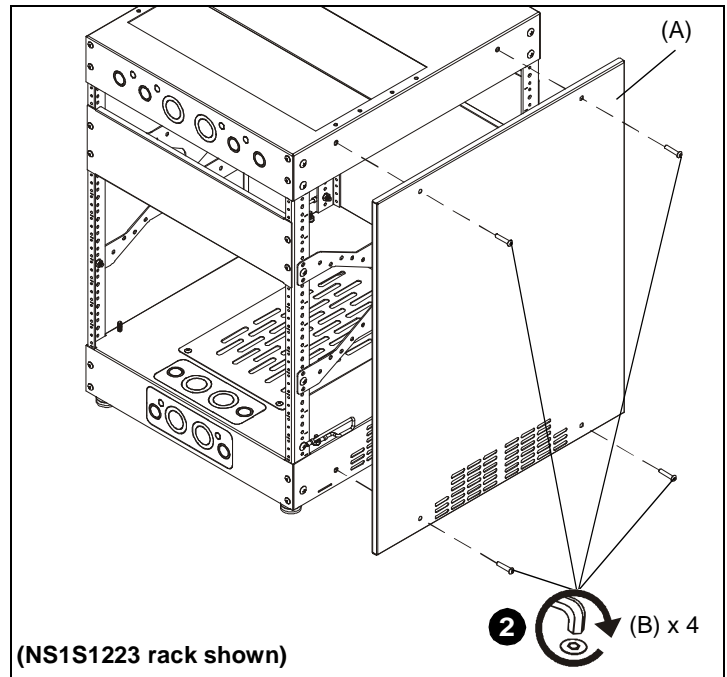

**IMPORTANT !** : If installing doors (not included) and side panels on an S1 rack, the doors must be installed **before** installing the side panels.

### NS1S Side Panels Installation

1. Align two bottom tabs in side panel (A) with slots in S1 rack. (See Figure 1)

Figure 1

2. Attach side panel (A) to S1 rack with four 1/4-20 x 1-1/4" security buttonhead cap screws (B). (See Figure 2)

Figure 2

3. Tighten four screws (B) using the 5/32" security hex wrench (C).
4. Attach additional side panels as required.

©Chief is a registered trademark of Milestone AV Technologies. All rights reserved.