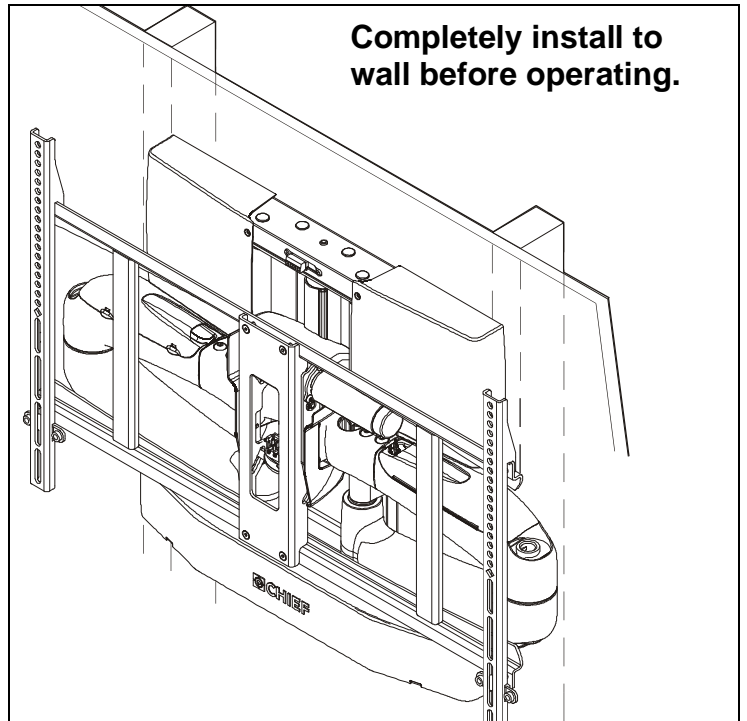

-- IMPORTANT NOTE --

PXR

CAUTION: DO NOT CONNECT PXR TO POWER OR OPERATE THE PXR WHILE IT IS LYING DOWN!! PXR must be completely upright (vertical) to operate. Install PXR to wall before connecting to power and operating. See Installation Instructions for complete information.

IMPORTANT ! : When installing the PXR, ensure that it will ALWAYS be able to return to the **FACTORY-SET HOME** position!

Chief® is a registered trademark of Milestone AV Technologies. All rights reserved.