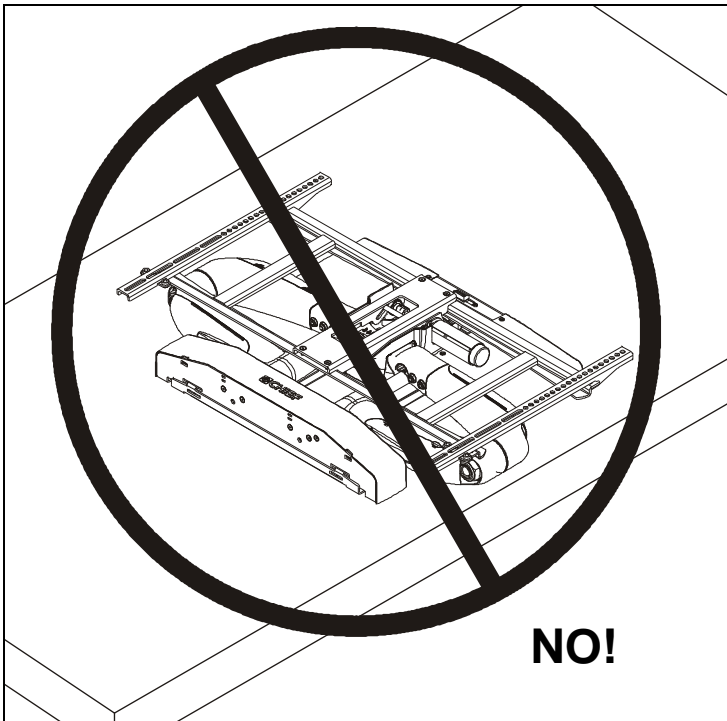

-- IMPORTANT NOTE --

PXR

CAUTION: DO NOT CONNECT PXR TO POWER OR OPERATE THE PXR WHILE IT IS LYING DOWN!! PXR must be completely upright (vertical) to operate. Install PXR to wall before connecting to power and operating. See Installation Instructions for complete information.

IMPORTANT ! : When installing the PXR, ensure that it will ALWAYS be able to return to the **FACTORY-SET HOME** position!

Chief® is a registered trademark of Milestone AV Technologies. All rights reserved.