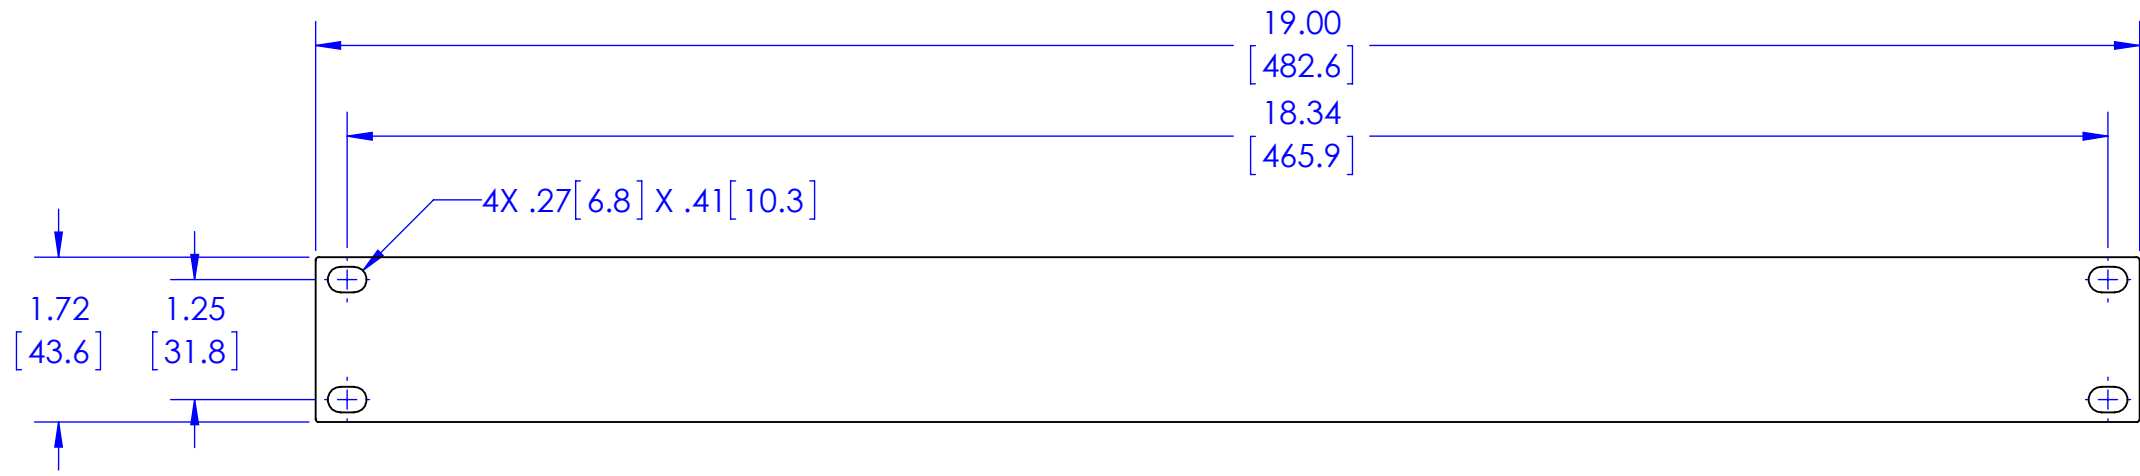

D
C
B
A

D
C
B
A

THE INFORMATION AND DESIGNS CONTAINED IN THIS DRAWING ARE CONFIDENTIAL AND THE PROPRIETARY PROPERTY OF MILESTONE AV TECHNOLOGIES NEITHER THIS DESIGN NOR ANY INFORMATION CONTAINED IN THIS DRAWING MAY BE REPRODUCED OR DISCLOSED TO OTHERS WITHOUT THE EXPRESS WRITTEN CONSENT OF MILESTONE AV TECHNOLOGIES.

CAD GENERATED DRAWING, DO NOT MANUALLY UPDATE.			CHIEF 6436 CITY WEST PKWY EDEN PRAIRIE MN, 55344 PHONE: 866-977-3901 FAX: 877-894-6918	
DRAWN BY	HEF	12/02/2011	DESCRIPTION AFT-1	
ENG APPROVAL			MODEL NO. AFT-1	
MFG APPROVAL			SIZE DWG. NO. B TECH-000369	
QA APPROVAL			REV.	00
SHEET 1 OF 1		SCALE 1:4