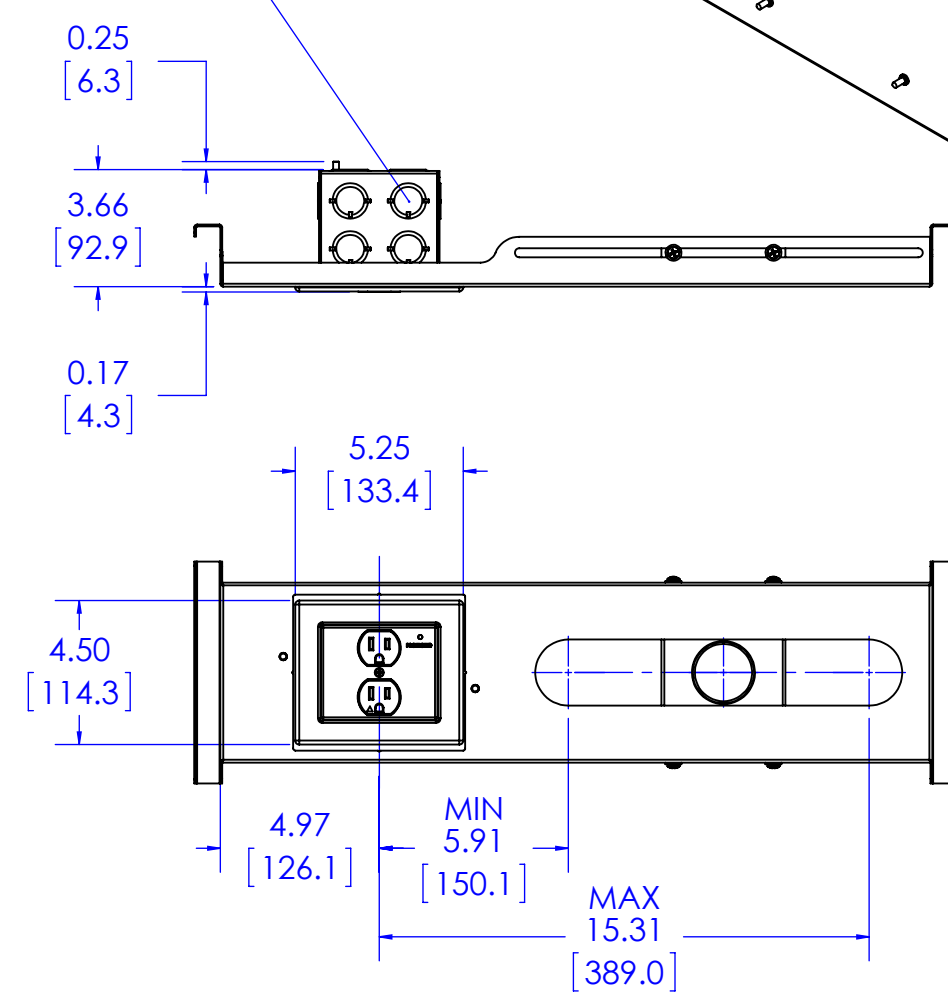

SEE CMS492 FOR BOX DIMENSIONS

- AC LINE POWER CONDITIONER 125 V~, 60 Hz, 15 A**
- 4x14 AWG STRANDED WIRE W/ ISOLATED GROUND**
- SURGE PROTECTION**
- EMI/RFI FILTERING**
- POWER CONSUMPTION: <0.5 WATT**

SEE CMS492C FOR BOX DIMENSIONS

1/2"-3/4" CONDUIT KNOCKOUTS (16)

AC LINE POWER CONDITIONER 125 V~, 60 Hz, 15 A

4x14 AWG STRANDED WIRE W/ ISOLATED GROUND

SURGE PROTECTION

EMI/RFI FILTERING

POWER CONSUMPTION: <0.5 WATT