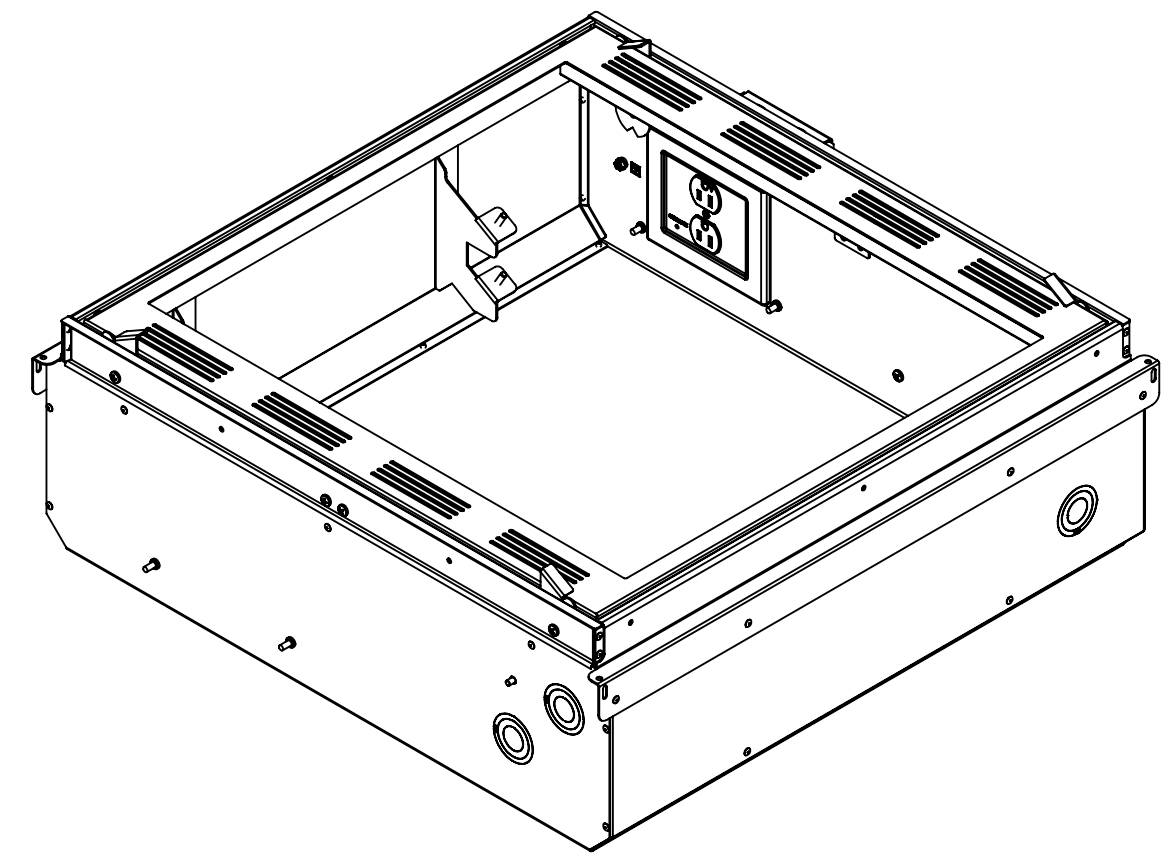

SEE CMS492 FOR BOX DIMENSIONS

- AC LINE POWER CONDITIONER 125 V~, 60 Hz, 15 A**
- 4x14 AWG STRANDED WIRE W/ ISOLATED GROUND**
- SURGE PROTECTION**
- EMI/RFI FILTERING**
- POWER CONSUMPTION: <0.5 WATT**