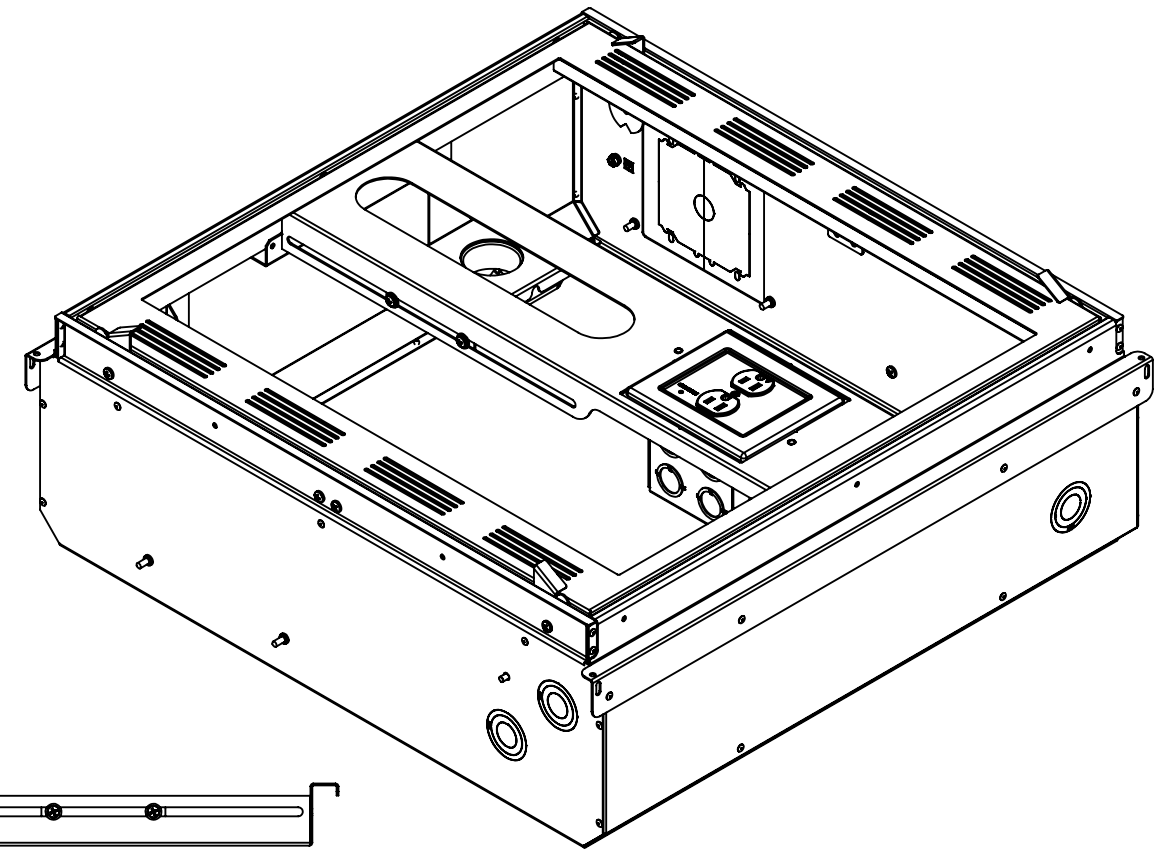

SEE CMS492 FOR BOX DIMENSIONS

- AC LINE POWER CONDITIONER 125 V~, 60 Hz, 15 A**
- 4x14 AWG STRANDED WIRE W/ ISOLATED GROUND**
- SURGE PROTECTION**
- EMI/RFI FILTERING**
- POWER CONSUMPTION: <0.5 WATT**

SEE CMS492C FOR BOX DIMENSIONS

1/2"-3/4" CONDUIT KNOCKOUTS (16)

AC LINE POWER CONDITIONER 125 V~, 60 Hz, 15 A

4x14 AWG STRANDED WIRE W/ ISOLATED GROUND

SURGE PROTECTION

EMI/RFI FILTERING

POWER CONSUMPTION: <0.5 WATT