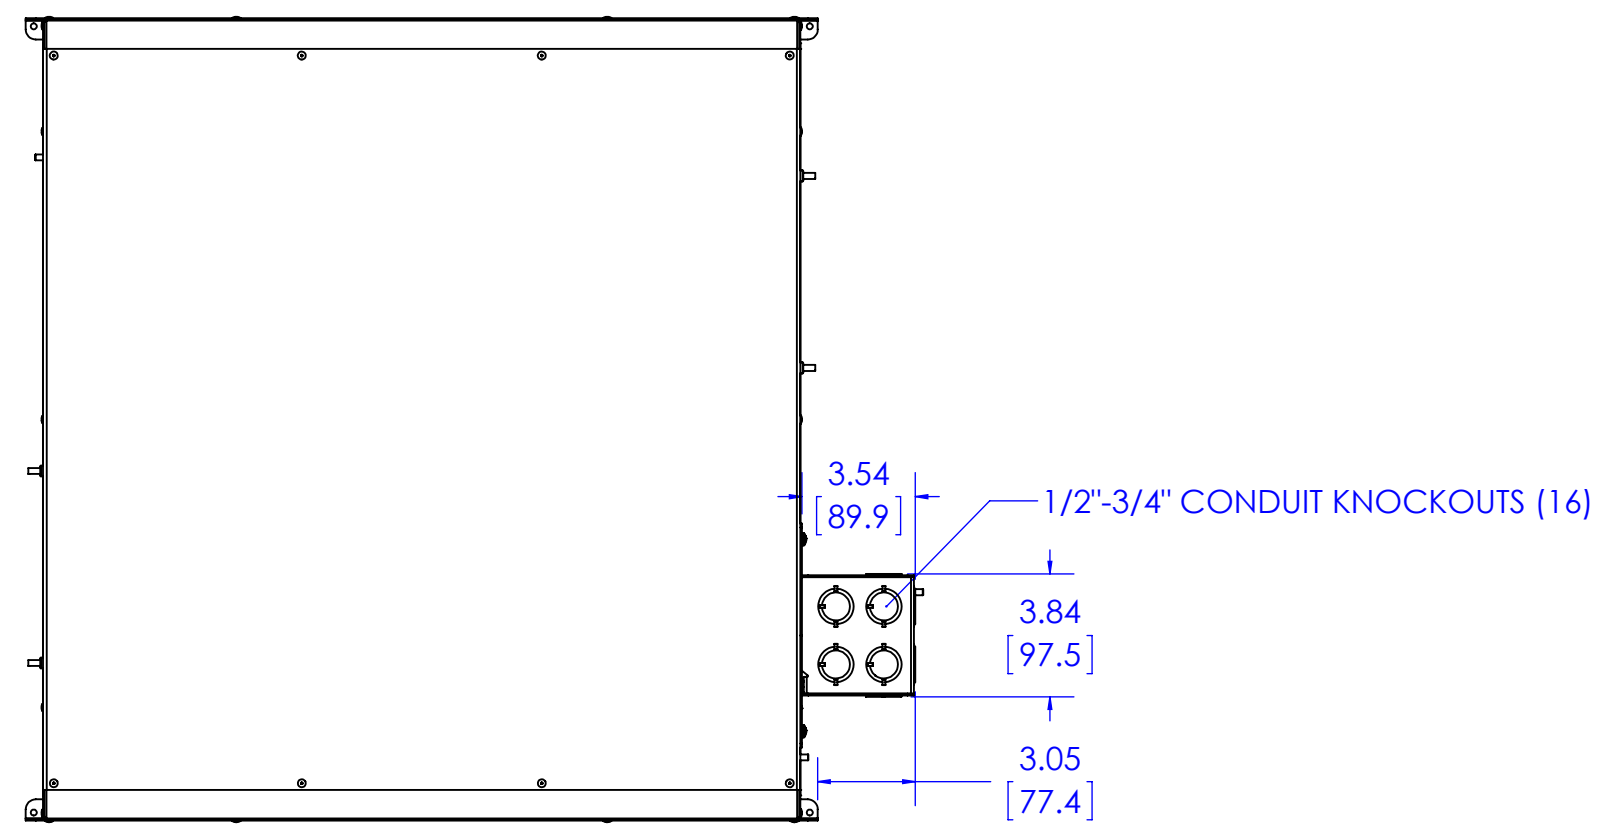

SEE CMS492 FOR BOX DIMENSIONS

- AC LINE POWER CONDITIONER 125 V~, 60 Hz, 15 A**
- 4x14 AWG STRANDED WIRE W/ ISOLATED GROUND**
- SURGE PROTECTION**
- EMI/RFI FILTERING**
- POWER CONSUMPTION: <0.5 WATT**