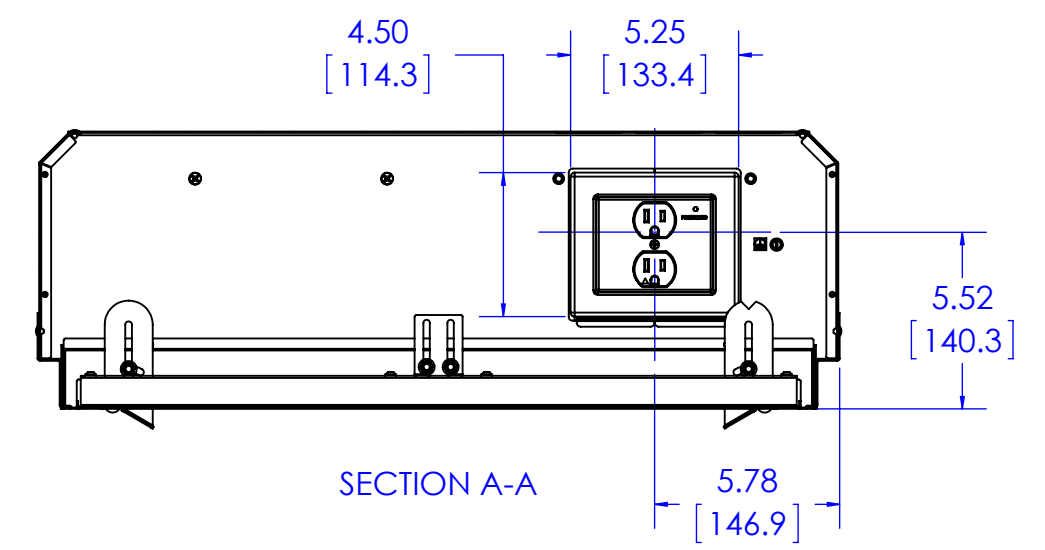

SEE CMS492 FOR BOX DIMENSIONS

- AC LINE POWER CONDITIONER 125 V~, 60 Hz, 15 A**
- 4x14 AWG STRANDED WIRE W/ ISOLATED GROUND**
- SURGE PROTECTION**
- EMI/RFI FILTERING**
- POWER CONSUMPTION: <0.5 WATT**

SEE CMS492C FOR BOX DIMENSIONS

1/2"-3/4" CONDUIT KNOCKOUTS (16)

AC LINE POWER CONDITIONER 125 V~, 60 Hz, 15 A

4x14 AWG STRANDED WIRE W/ ISOLATED GROUND

SURGE PROTECTION

EMI/RFI FILTERING

POWER CONSUMPTION: <0.5 WATT