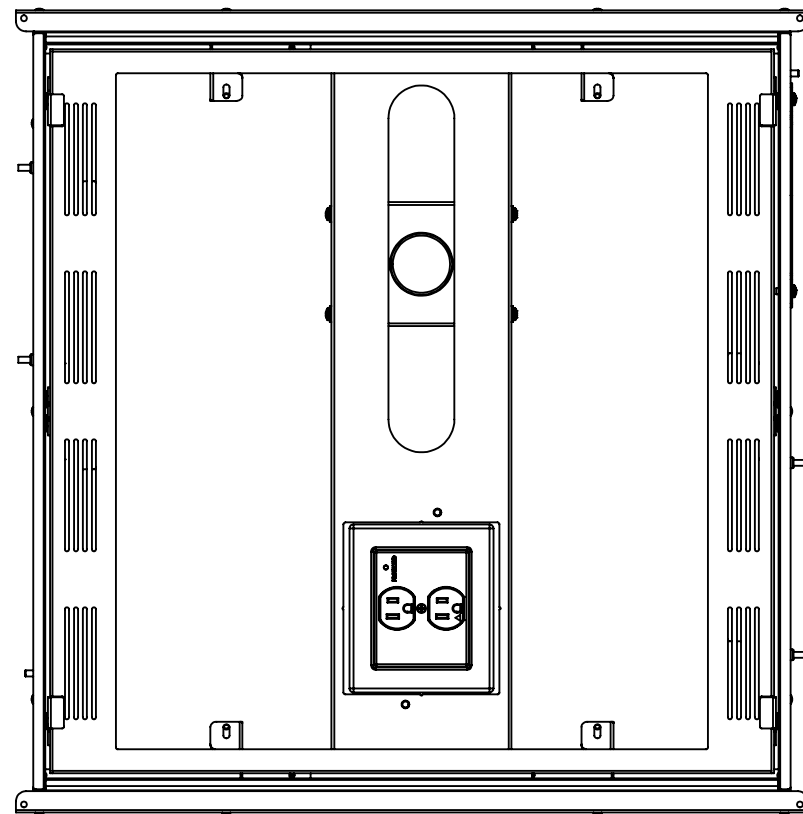

1/2"-3/4" CONDUIT KNOCKOUTS (16)