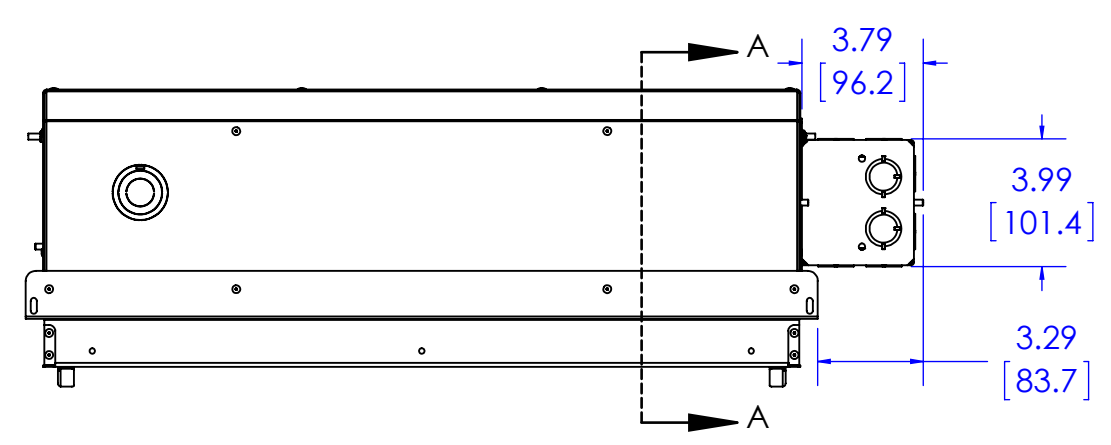

SEE CMS492 FOR BOX DIMENSIONS

- AC LINE POWER CONDITIONER 125 V~, 60 Hz, 15 A**
- 4x14 AWG STRANDED WIRE W/ ISOLATED GROUND**
- SURGE PROTECTION**
- EMI/RFI FILTERING**
- POWER CONSUMPTION: <0.5 WATT**

SEE CMS492C FOR BOX DIMENSIONS

1/2"-3/4" CONDUIT KNOCKOUTS (16)

AC LINE POWER CONDITIONER 125 V~, 60 Hz, 15 A

4x14 AWG STRANDED WIRE W/ ISOLATED GROUND

SURGE PROTECTION

EMI/RFI FILTERING

POWER CONSUMPTION: <0.5 WATT