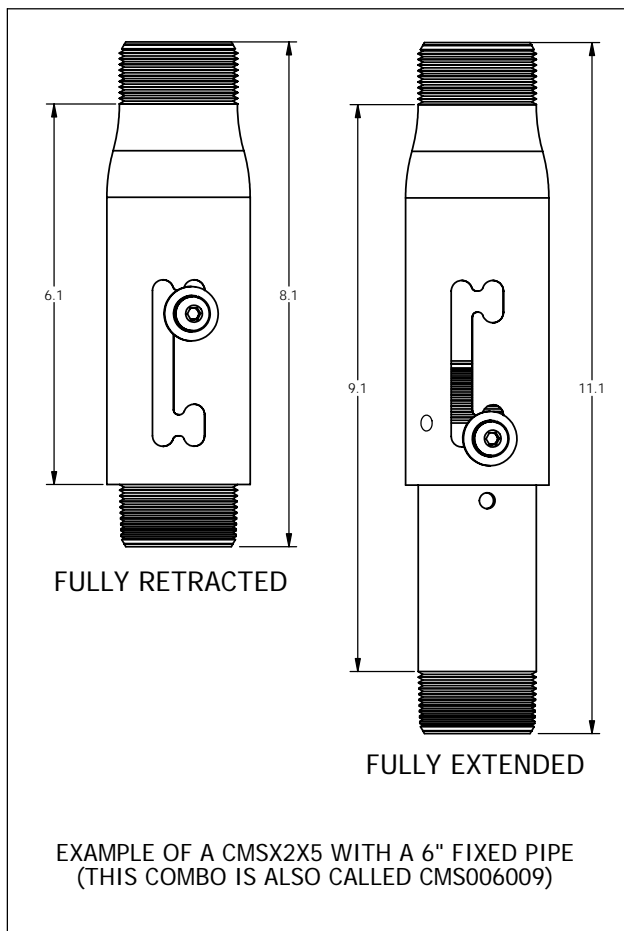

ALL THREADS ARE 1-1/2" NPT

CMSX2X5

CMSX2X14

EXAMPLE OF A CMSX2X5 WITH A 6" FIXED PIPE (THIS COMBO IS ALSO CALLED CMS006009)

### CMS ADJUSTABLE PIPES

Model #	Minimum Add'l Length (")	Maximum Add'l Length (")	Color
CMSX2X5	2	5	Black Wrinkle
CMSX2X5S	2	5	Silver
CMSX2X5W	2	5	White
CMSX2X8	2	8	Black Wrinkle
CMSX2X8S	2	8	Silver
CMSX2X8W	2	8	White
CMSX2X14	2	14	Black Wrinkle
CMSX2X14S	2	14	Silver
CMSX2X14W	2	14	White
CMSX2X26	2	26	Black Wrinkle
CMSX2X26S	2	26	Silver
CMSX2X26W	2	26	White

**Example:** A CMSX2X14 combined with a Chief 12" fixed pipe (CMS012) will have the following dimensions:

**Fully Retracted Length:**  
 = Min. Add'l Length + Pipe length  
 = 2" + 12"  
 = 14"

**Fully Extended Length:**  
 = Max. Add'l Length + Pipe length  
 = 14" + 12"  
 = 26"

**Minimum Inner Diameter (MID):**  
 = All pipes have an MID of 1.55"

When used with a Chief CMS fixed length pipe, the pipe can be incrementally adjusted every 1"

GOTO [WWW.CHIEFMFG.COM](http://WWW.CHIEFMFG.COM) FOR THE MOST UP TO DATE LIST OF ADJUSTABLE PIPE SIZES AND COLORS