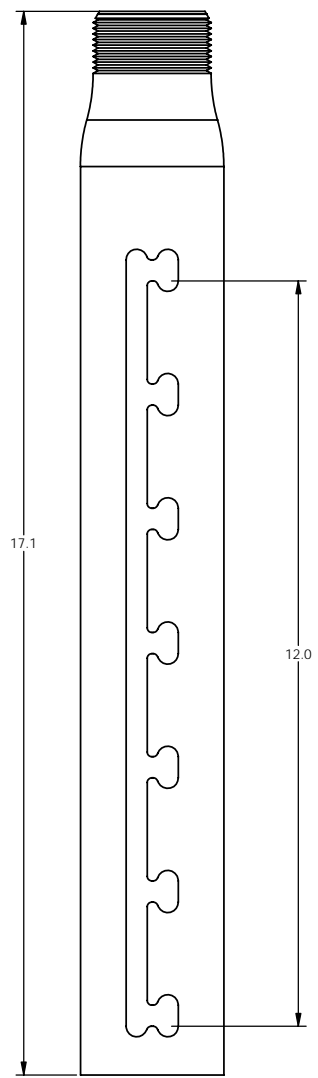

ALL THREADS ARE 1-1/2" NPT

CMSX2X5

CMSX2X14

EXAMPLE OF A CMSX2X5 WITH A 6" FIXED PIPE (THIS COMBO IS ALSO CALLED CMS006009)

### CMS ADJUSTABLE PIPES

Model #	Minimum Add'l Length (")	Maximum Add'l Length (")	Color
CMSX2X5	2	5	Black Wrinkle
CMSX2X5S	2	5	Silver
CMSX2X5W	2	5	White
CMSX2X8	2	8	Black Wrinkle
CMSX2X8S	2	8	Silver
CMSX2X8W	2	8	White
CMSX2X14	2	14	Black Wrinkle
CMSX2X14S	2	14	Silver
CMSX2X14W	2	14	White
CMSX2X26	2	26	Black Wrinkle
CMSX2X26S	2	26	Silver
CMSX2X26W	2	26	White

**Example:** A CMSX2X14 combined with a Chief 12" fixed pipe (CMS012) will have the following dimensions:

**Fully Retracted Length:**  
 = Min. Add'l Length + Pipe length  
 = 2" + 12"  
 = 14"

**Fully Extended Length:**  
 = Max. Add'l Length + Pipe length  
 = 14" + 12"  
 = 26"

**Minimum Inner Diameter (MID):**  
 = All pipes have an MID of 1.55"

When used with a Chief CMS fixed length pipe, the pipe can be incrementally adjusted every 1"

GOTO [WWW.CHIEFMFG.COM](http://WWW.CHIEFMFG.COM) FOR THE MOST UP TO DATE LIST OF ADJUSTABLE PIPE SIZES AND COLORS