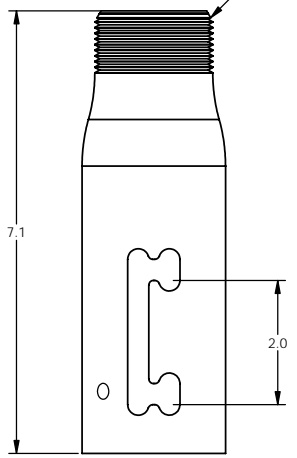

ALL THREADS ARE 1-1/2" NPT

CMSX2X5

CMSX2X14

EXAMPLE OF A CMSX2X5 WITH A 6" FIXED PIPE (THIS COMBO IS ALSO CALLED CMS006009)

### CMS ADJUSTABLE PIPES

Model #	Minimum Add'l Length (")	Maximum Add'l Length (")	Color
CMSX2X5	2	5	Black Wrinkle
CMSX2X5S	2	5	Silver
CMSX2X5W	2	5	White
CMSX2X8	2	8	Black Wrinkle
CMSX2X8S	2	8	Silver
CMSX2X8W	2	8	White
CMSX2X14	2	14	Black Wrinkle
CMSX2X14S	2	14	Silver
CMSX2X14W	2	14	White
CMSX2X26	2	26	Black Wrinkle
CMSX2X26S	2	26	Silver
CMSX2X26W	2	26	White

**Example:** A CMSX2X14 combined with a Chief 12" fixed pipe (CMS012) will have the following dimensions:

**Fully Retracted Length:**  
 = Min. Add'l Length + Pipe length  
 = 2" + 12"  
 = 14"

**Fully Extended Length:**  
 = Max. Add'l Length + Pipe length  
 = 14" + 12"  
 = 26"

**Minimum Inner Diameter (MID):**  
 = All pipes have an MID of 1.55"

When used with a Chief CMS fixed length pipe, the pipe can be incrementally adjusted every 1"

GOTO [WWW.CHIEFMFG.COM](http://WWW.CHIEFMFG.COM) FOR THE MOST UP TO DATE LIST OF ADJUSTABLE PIPE SIZES AND COLORS