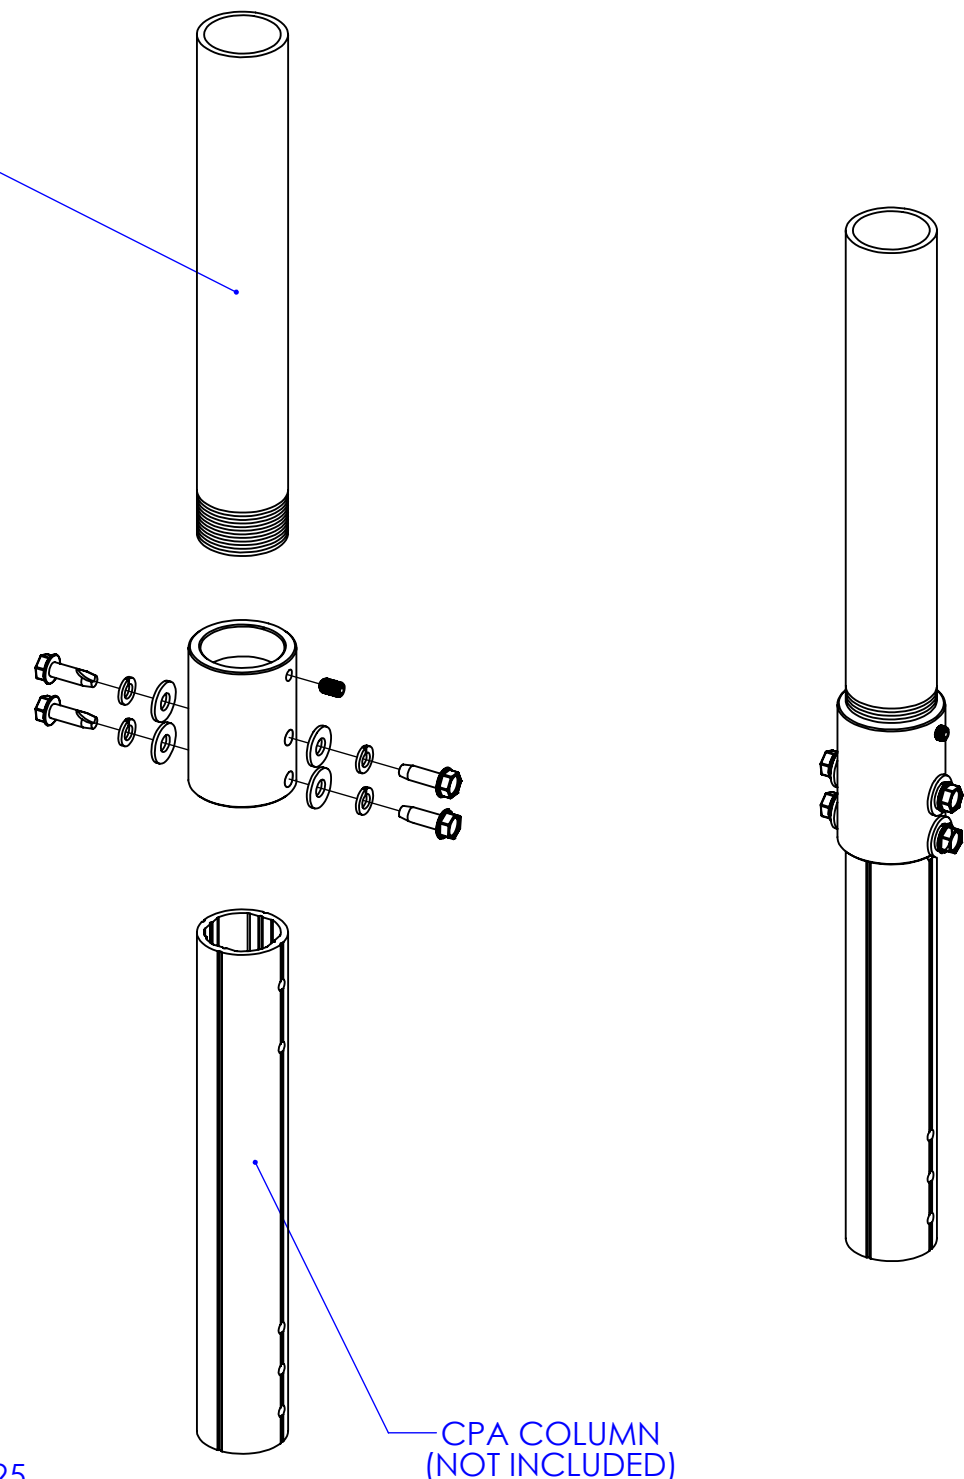

1-1/2" NPT COLUMN
(NOT INCLUDED)

THE INFORMATION AND DESIGNS CONTAINED IN THIS DRAWING ARE CONFIDENTIAL AND THE PROPRIETARY PROPERTY OF MILESTONE AV TECHNOLOGIES NEITHER THIS DESIGN NOR ANY INFORMATION CONTAINED IN THIS DRAWING MAY BE REPRODUCED OR DISCLOSED TO OTHERS WITHOUT THE EXPRESS WRITTEN CONSENT OF MILESTONE AV TECHNOLOGIES.

CAD GENERATED DRAWING, DO NOT MANUALLY UPDATE.				6436 CITY WEST PKWY EDEN PRAIRIE MN, 55344 PHONE: 866-977-3901 FAX: 877-894-6918	
DRAWN BY	JAB	3/20/2013		DESCRIPTION CPA FEMALE TO NPT FEMALE COUPLING	
ENG APPROVAL			MODEL NO. CPA264		
MFG APPROVAL			REV. 00		
QA APPROVAL			SIZE DWG. NO. B TECH-000338		
SHEET 1 OF 1			SCALE 1:1		