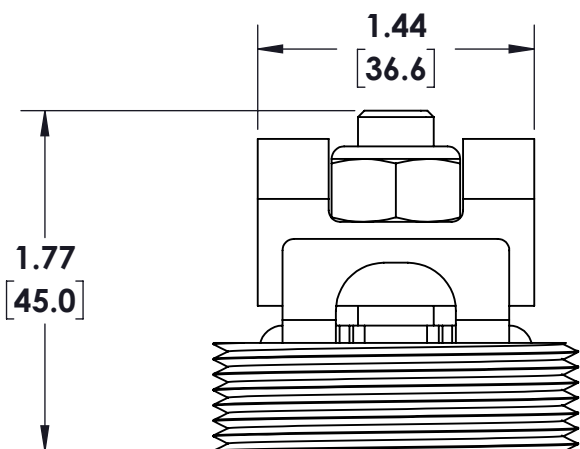

C

C

B

B

A

A

THE INFORMATION AND DESIGNS CONTAINED IN THIS DRAWING ARE CONFIDENTIAL AND THE PROPRIETARY PROPERTY OF MILESTONE AV TECHNOLOGIES NEITHER THIS DESIGN NOR ANY INFORMATION CONTAINED IN THIS DRAWING MAY BE REPRODUCED OR DISCLOSED TO OTHERS WITHOUT THE EXPRESS WRITTEN CONSENT OF MILESTONE AV TECHNOLOGIES.

CAD GENERATED DRAWING, DO NOT MANUALLY UPDATE.		
DRAWN BY	PJO	6/15/2017
ENG APPROVAL		
MFG APPROVAL		
QA APPROVAL		
SHEET 1 OF 1		SCALE 1:1

	6436 CITY WEST PKWY EDEN PRAIRIE MN, 55344 PHONE: 866-977-3901 FAX: 877-894-6918
	DESCRIPTION CPA265 CUSTOMER PRINT
SIZE DWG. NO. A TECH-000866	REV. 00