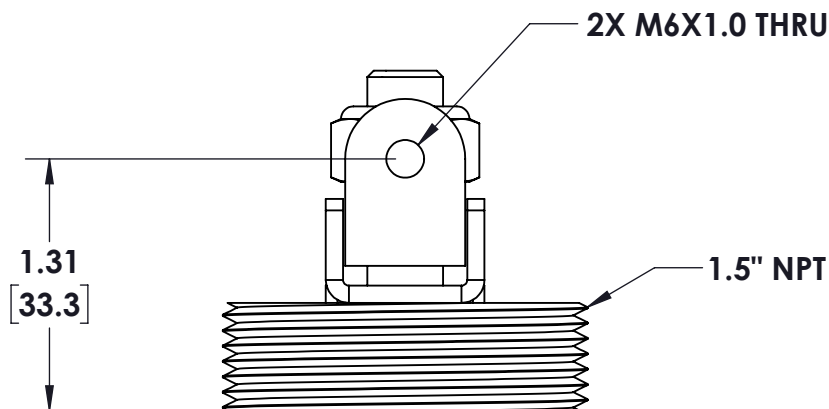

C

C

B

B

A

A

THE INFORMATION AND DESIGNS CONTAINED IN THIS DRAWING ARE CONFIDENTIAL AND THE PROPRIETARY PROPERTY OF MILESTONE AV TECHNOLOGIES NEITHER THIS DESIGN NOR ANY INFORMATION CONTAINED IN THIS DRAWING MAY BE REPRODUCED OR DISCLOSED TO OTHERS WITHOUT THE EXPRESS WRITTEN CONSENT OF MILESTONE AV TECHNOLOGIES.

CAD GENERATED DRAWING, DO NOT MANUALLY UPDATE.		
DRAWN BY	PJO	6/15/2017
ENG APPROVAL		
MFG APPROVAL		
QA APPROVAL		
SHEET 1 OF 1		SCALE 1:1

	6436 CITY WEST PKWY EDEN PRAIRIE MN, 55344 PHONE: 866-977-3901 FAX: 877-894-6918
	DESCRIPTION CPA265 CUSTOMER PRINT
SIZE DWG. NO. A TECH-000866	REV. 00