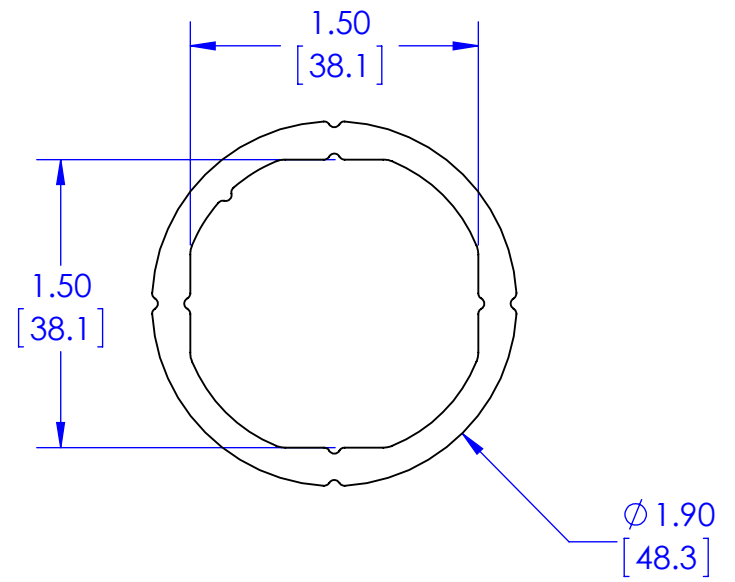

**PERFORATED CPA STYLE COLUMN LENGTHS
ARE DESIGNATED BY THE PART NUMBER
FOR EXAMPLE
CPA048P = 48" LONG
CPA072P = 72" LONG**

THE INFORMATION AND DESIGNS CONTAINED IN THIS DRAWING ARE CONFIDENTIAL AND THE PROPRIETARY PROPERTY OF MILESTONE AV TECHNOLOGIES NEITHER THIS DESIGN NOR ANY INFORMATION CONTAINED IN THIS DRAWING MAY BE REPRODUCED OR DISCLOSED TO OTHERS WITHOUT THE EXPRESS WRITTEN CONSENT OF MILESTONE AV TECHNOLOGIES.

CAD GENERATED DRAWING, DO NOT MANUALLY UPDATE.			CHIEF 6436 CITY WEST PKWY EDEN PRAIRIE MN, 55344 PHONE: 866-977-3901 FAX: 877-894-6918	
DRAWN BY	JAB	3/18/2013	DESCRIPTION CPAXXP PERFORATED CPA COLUMNS	
ENG APPROVAL			MODEL NO. CPAXXP	
MFG APPROVAL			SIZE DWG. NO. B TECH-000334	
QA APPROVAL			REV. 00	
SHEET 1 OF 1		SCALE 1:16		