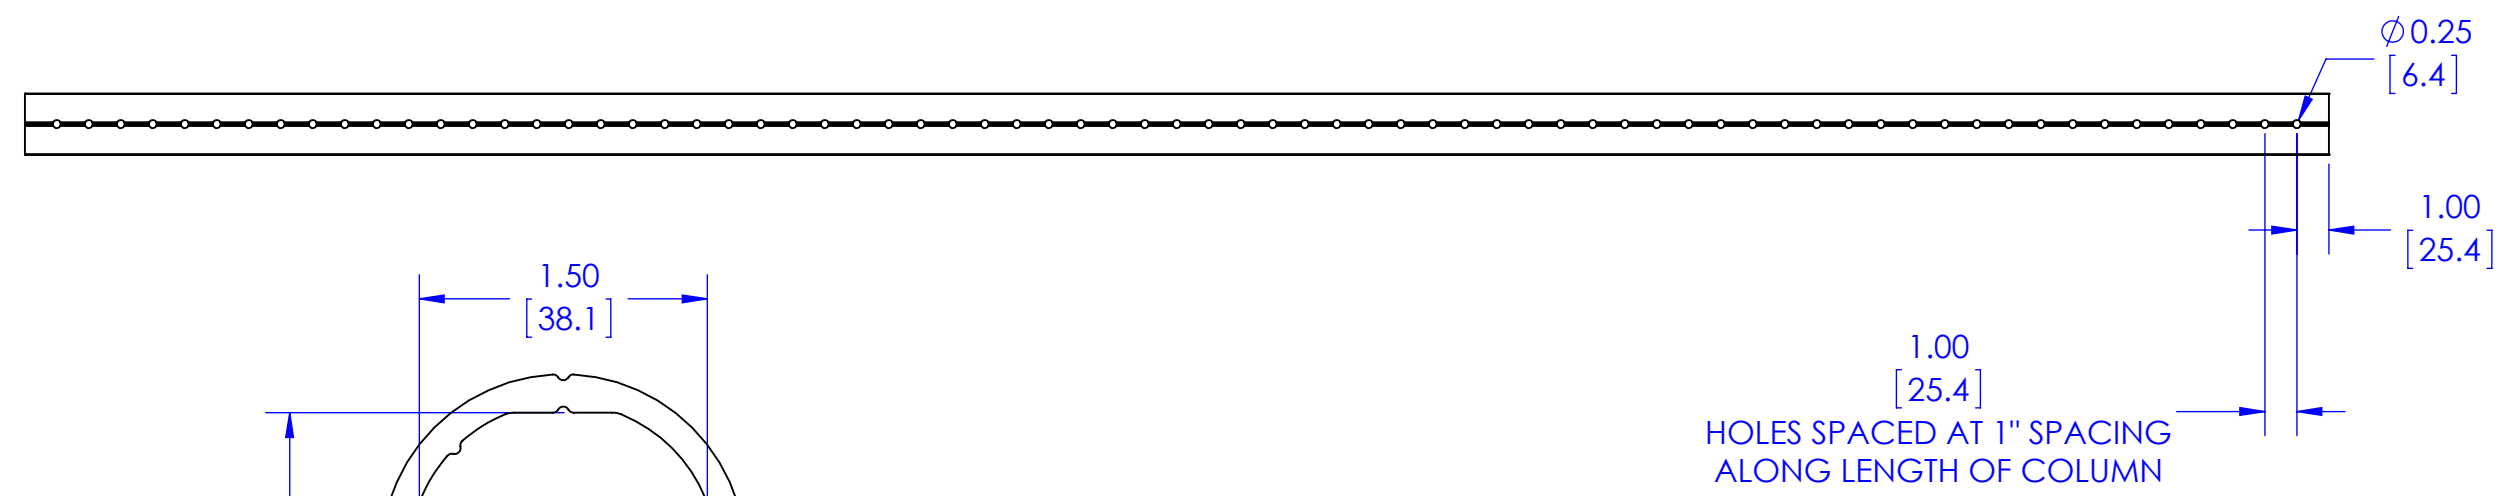

**PERFORATED CPA STYLE COLUMN LENGTHS
ARE DESIGNATED BY THE PART NUMBER
FOR EXAMPLE
CPA048P = 48" LONG
CPA072P = 72" LONG**

THE INFORMATION AND DESIGNS CONTAINED IN THIS DRAWING ARE CONFIDENTIAL AND THE PROPRIETARY PROPERTY OF MILESTONE AV TECHNOLOGIES NEITHER THIS DESIGN NOR ANY INFORMATION CONTAINED IN THIS DRAWING MAY BE REPRODUCED OR DISCLOSED TO OTHERS WITHOUT THE EXPRESS WRITTEN CONSENT OF MILESTONE AV TECHNOLOGIES.