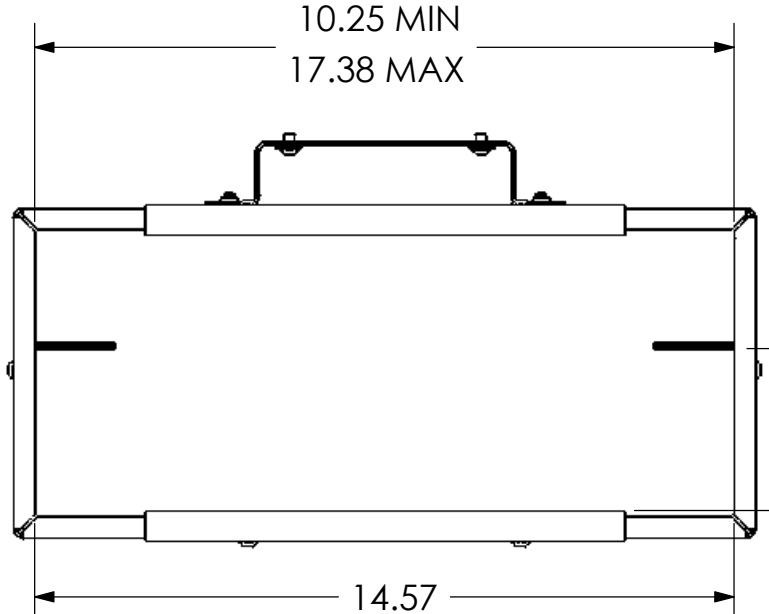

CTA-100

CHIEF MANUFACTURING INC.
MOUNT ORDER NUMBER IS CTA-100
PHONE: 1-800-582-6480

THE INFORMATION AND DESIGNS CONTAINED
IN THIS DRAWING ARE CONFIDENTIAL AND THE
PROPRIETARY PROPERTY OF CHIEF MFG., INC.
NEITHER THIS DESIGN NOR ANY INFORMATION
CONTAINED IN THIS DRAWING MAY BE
REPRODUCED OR DISCLOSED TO OTHERS
WITHOUT THE EXPRESS WRITTEN CONSENT OF
CHIEF MFG., INC.

 CHIEF MANUFACTURING, INC. <small>8401 EAGLE CREEK PKWY STE. 700, SAVAGE, MN 55378 1.800.582.6480 * FAX 1.877.894.6918</small>	
<small>TITLE</small> CUSTOMER PRINT CTA-100	
<small>SIZE</small> B	<small>DWG. NO.</small> CTA-100