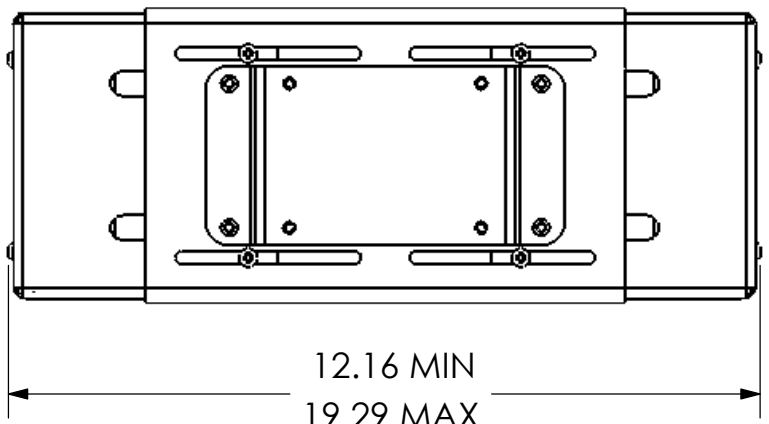

CTA-100

CHIEF MANUFACTURING INC.
MOUNT ORDER NUMBER IS CTA-100
PHONE: 1-800-582-6480

THE INFORMATION AND DESIGNS CONTAINED
IN THIS DRAWING ARE CONFIDENTIAL AND THE
PROPRIETARY PROPERTY OF CHIEF MFG., INC.
NEITHER THIS DESIGN NOR ANY INFORMATION
CONTAINED IN THIS DRAWING MAY BE
REPRODUCED OR DISCLOSED TO OTHERS
WITHOUT THE EXPRESS WRITTEN CONSENT OF
CHIEF MFG., INC.

 CHIEF MANUFACTURING, INC. <small>8401 EAGLE CREEK PKWY STE. 700, SAVAGE, MN 55378 1.800.582.6480 * FAX 1.877.894.6918</small>	
<small>TITLE</small> CUSTOMER PRINT CTA-100	
<small>SIZE</small> B	<small>DWG. NO.</small> CTA-100