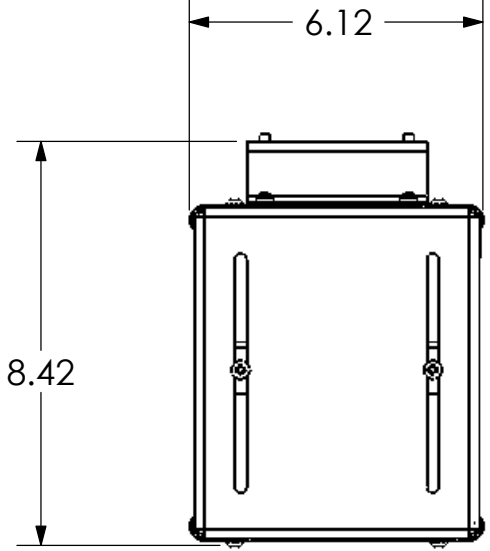

CTA-100

CHIEF MANUFACTURING INC.
MOUNT ORDER NUMBER IS CTA-100
PHONE: 1-800-582-6480

THE INFORMATION AND DESIGNS CONTAINED
IN THIS DRAWING ARE CONFIDENTIAL AND THE
PROPRIETARY PROPERTY OF CHIEF MFG., INC.
NEITHER THIS DESIGN NOR ANY INFORMATION
CONTAINED IN THIS DRAWING MAY BE
REPRODUCED OR DISCLOSED TO OTHERS
WITHOUT THE EXPRESS WRITTEN CONSENT OF
CHIEF MFG., INC.

 CHIEF MANUFACTURING, INC. <small>8401 EAGLE CREEK PKWY STE. 700, SAVAGE, MN 55378 1.800.582.6480 * FAX 1.877.894.6918</small>	
<small>TITLE</small> CUSTOMER PRINT CTA-100	
<small>SIZE</small> B	<small>DWG. NO.</small> CTA-100