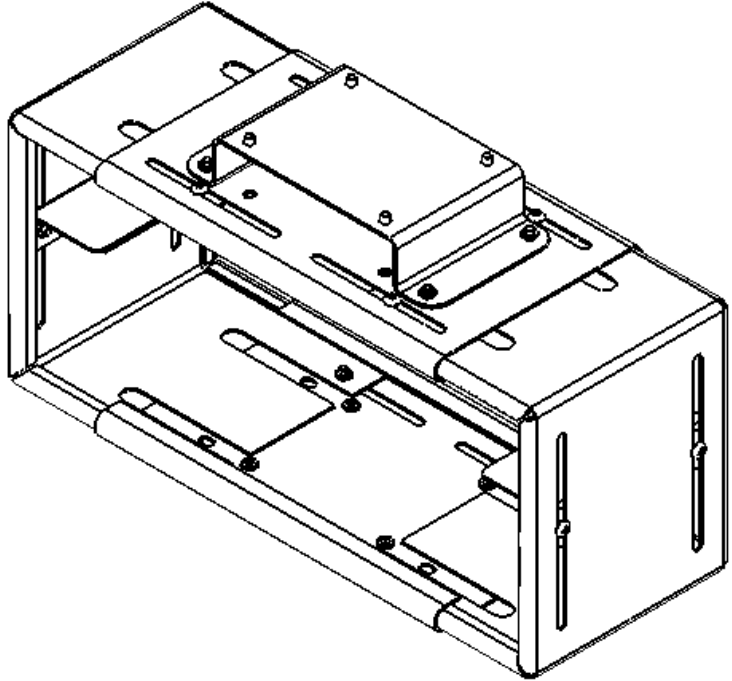

CTA-100

CHIEF MANUFACTURING INC.
MOUNT ORDER NUMBER IS CTA-100
PHONE: 1-800-582-6480

THE INFORMATION AND DESIGNS CONTAINED
IN THIS DRAWING ARE CONFIDENTIAL AND THE
PROPRIETARY PROPERTY OF CHIEF MFG., INC.
NEITHER THIS DESIGN NOR ANY INFORMATION
CONTAINED IN THIS DRAWING MAY BE
REPRODUCED OR DISCLOSED TO OTHERS
WITHOUT THE EXPRESS WRITTEN CONSENT OF
CHIEF MFG., INC.

 CHIEF MANUFACTURING, INC. <small>8401 EAGLE CREEK PKWY STE. 700, SAVAGE, MN 55378 1.800.582.6480 * FAX 1.877.894.6918</small>	
<small>TITLE</small> CUSTOMER PRINT CTA-100	
<small>SIZE</small> B	<small>DWG. NO.</small> CTA-100