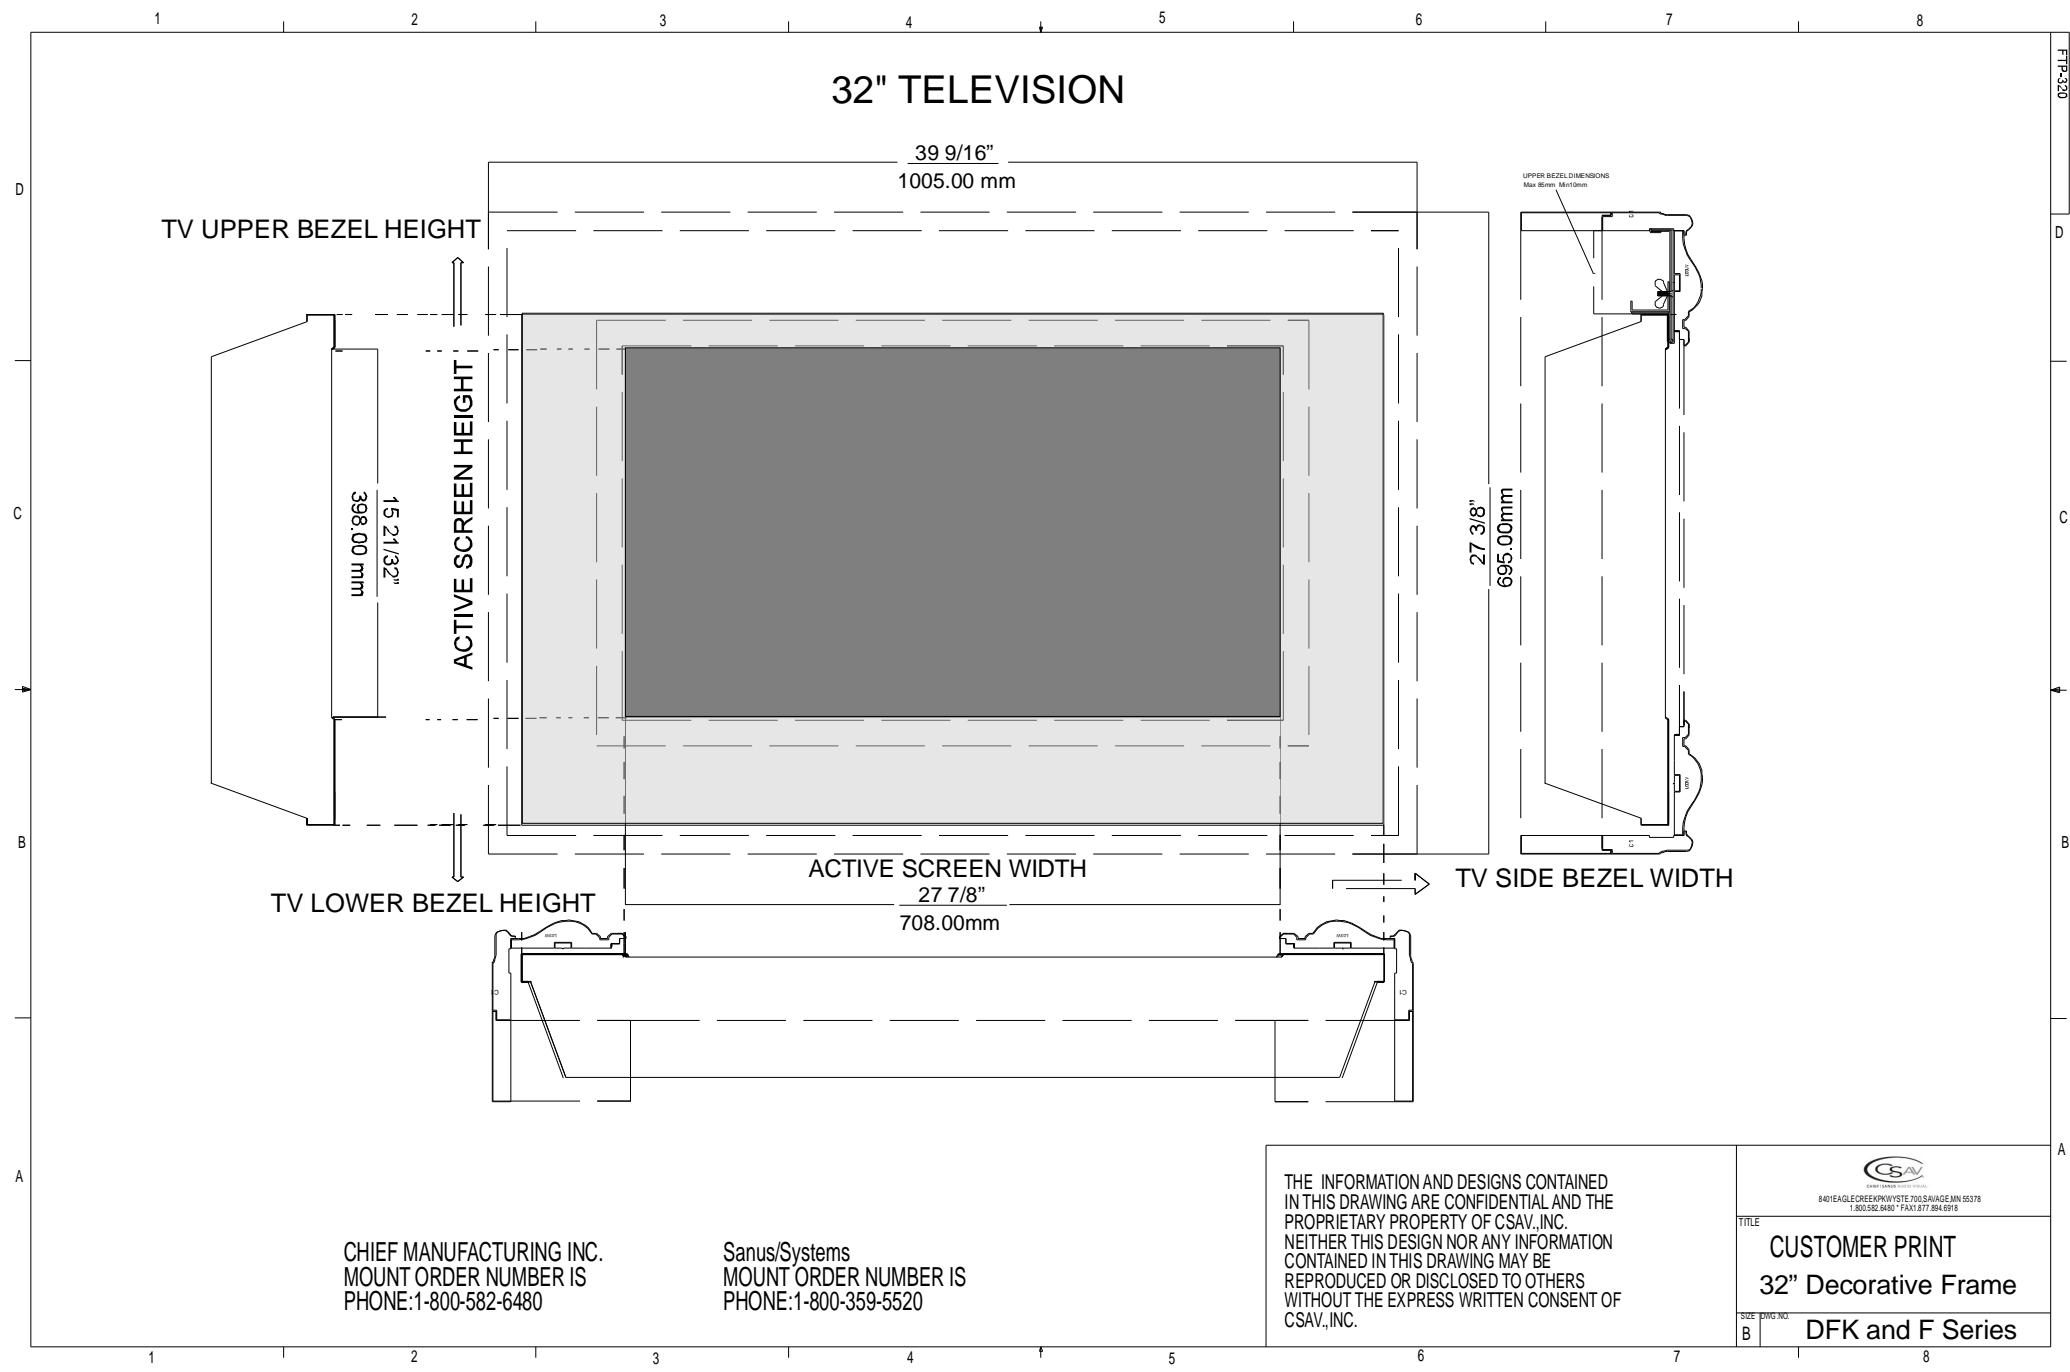

32" TELEVISION

CHIEF MANUFACTURING INC.
 MOUNT ORDER NUMBER IS
 PHONE: 1-800-582-6480

Sanus/Systems
 MOUNT ORDER NUMBER IS
 PHONE: 1-800-359-5520

THE INFORMATION AND DESIGNS CONTAINED
 IN THIS DRAWING ARE CONFIDENTIAL AND THE
 PROPRIETARY PROPERTY OF CSAV, INC.
 NEITHER THIS DESIGN NOR ANY INFORMATION
 CONTAINED IN THIS DRAWING MAY BE
 REPRODUCED OR DISCLOSED TO OTHERS
 WITHOUT THE EXPRESS WRITTEN CONSENT OF
 CSAV, INC.

8407EAGLECREEKPKWY STE 700 SAUSAGE MN 55378
 1.800.582.6480 FAX 1.877.894.6918

TITLE
CUSTOMER PRINT
32" Decorative Frame

SIZE DWG NO.
 B **DFK and F Series**