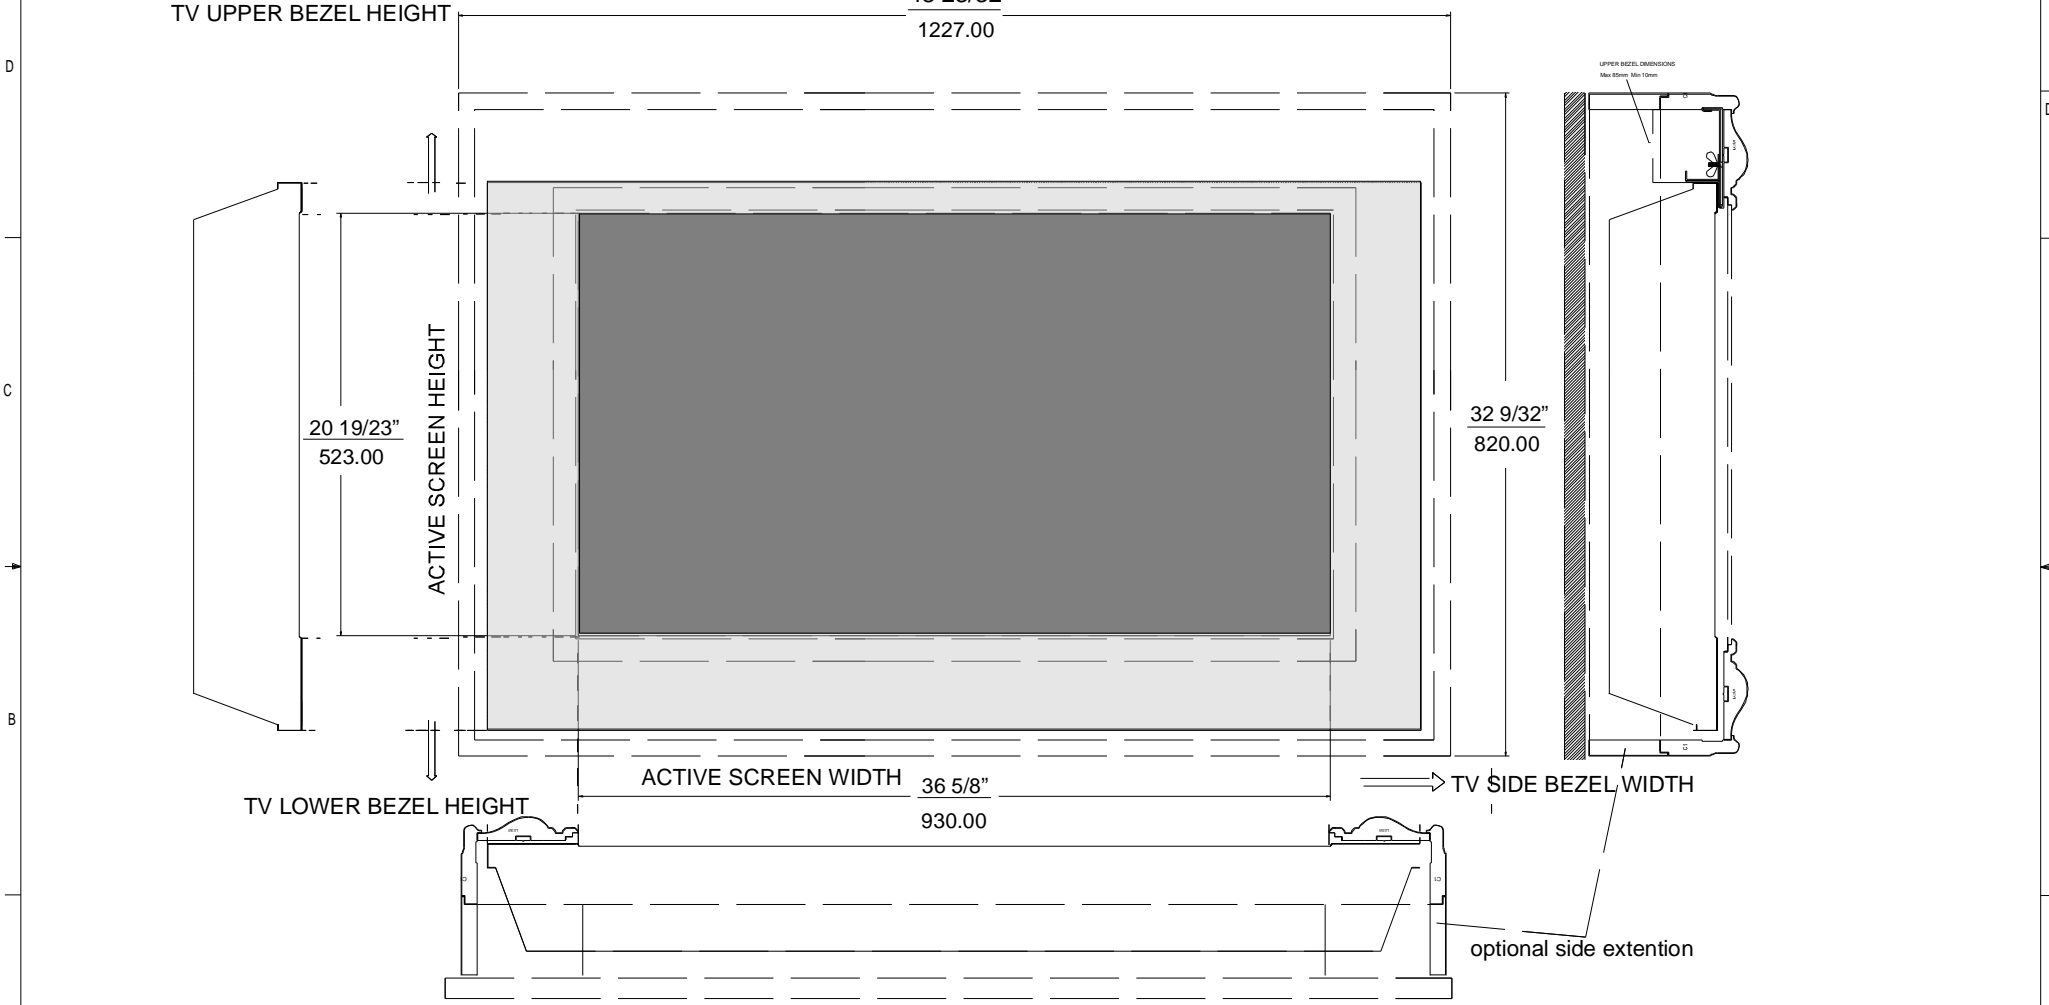

42" TELEVISION

FTP-320

CHIEF MANUFACTURING INC.
MOUNT ORDER NUMBER IS
PHONE: 1-800-582-6480

Sanus/Systems
MOUNT ORDER NUMBER IS
PHONE: 1-800-359-5520

THE INFORMATION AND DESIGNS CONTAINED
IN THIS DRAWING ARE CONFIDENTIAL AND THE
PROPRIETARY PROPERTY OF CSAV, INC.
NEITHER THIS DESIGN NOR ANY INFORMATION
CONTAINED IN THIS DRAWING MAY BE
REPRODUCED OR DISCLOSED TO OTHERS
WITHOUT THE EXPRESS WRITTEN CONSENT OF
CSAV, INC.

TITLE
CUSTOMER PRINT
42" Decorative Frame

SIZE DWG NO.
B DFK and F Series