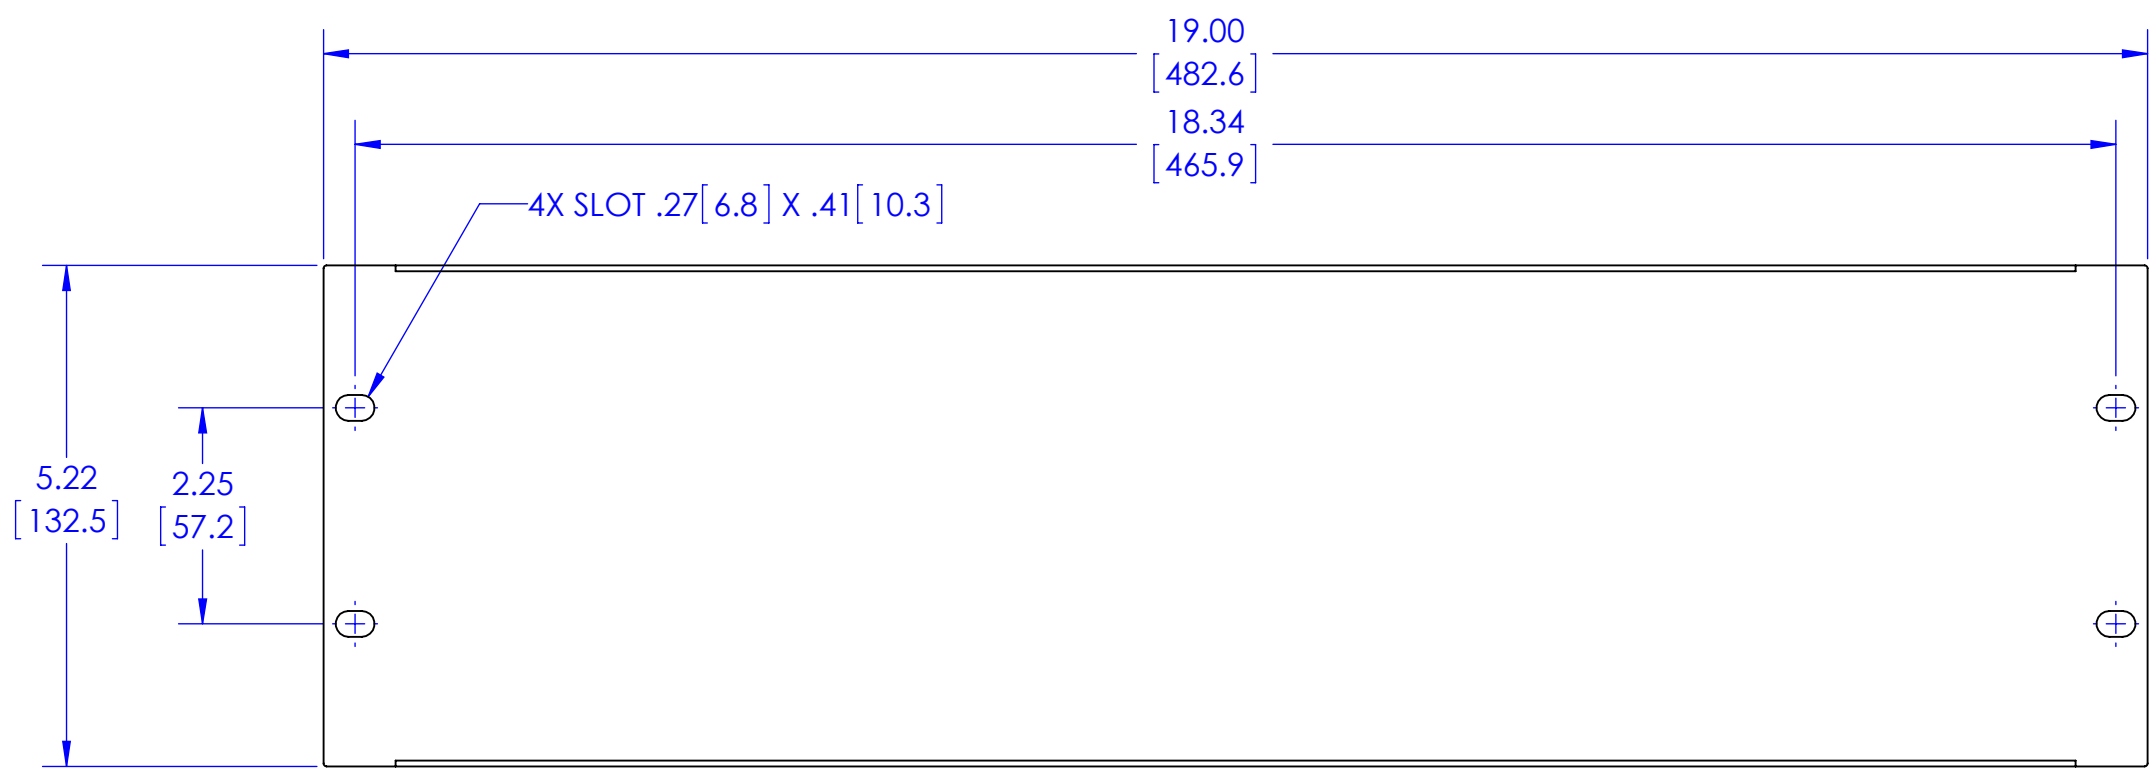

D
C
B
A

D
C
B
A

THE INFORMATION AND DESIGNS CONTAINED IN THIS DRAWING ARE CONFIDENTIAL AND THE PROPRIETARY PROPERTY OF MILESTONE AV TECHNOLOGIES NEITHER THIS DESIGN NOR ANY INFORMATION CONTAINED IN THIS DRAWING MAY BE REPRODUCED OR DISCLOSED TO OTHERS WITHOUT THE EXPRESS WRITTEN CONSENT OF MILESTONE AV TECHNOLOGIES.

CAD GENERATED DRAWING, DO NOT MANUALLY UPDATE.				6436 CITY WEST PKWY EDEN PRAIRIE MN, 55344 PHONE: 866-977-3901 FAX: 877-894-6918	
DRAWN BY	HEF	12/02/2011	DESCRIPTION		
ENG APPROVAL			EFG-3 / SFG-3		
MFG APPROVAL			MODEL NO.		
QA APPROVAL			EFG-3 / SFG-3		
SHEET 1 OF 1		SCALE	SIZE	DWG. NO.	REV.
		1:4	B	TECH-000375	00