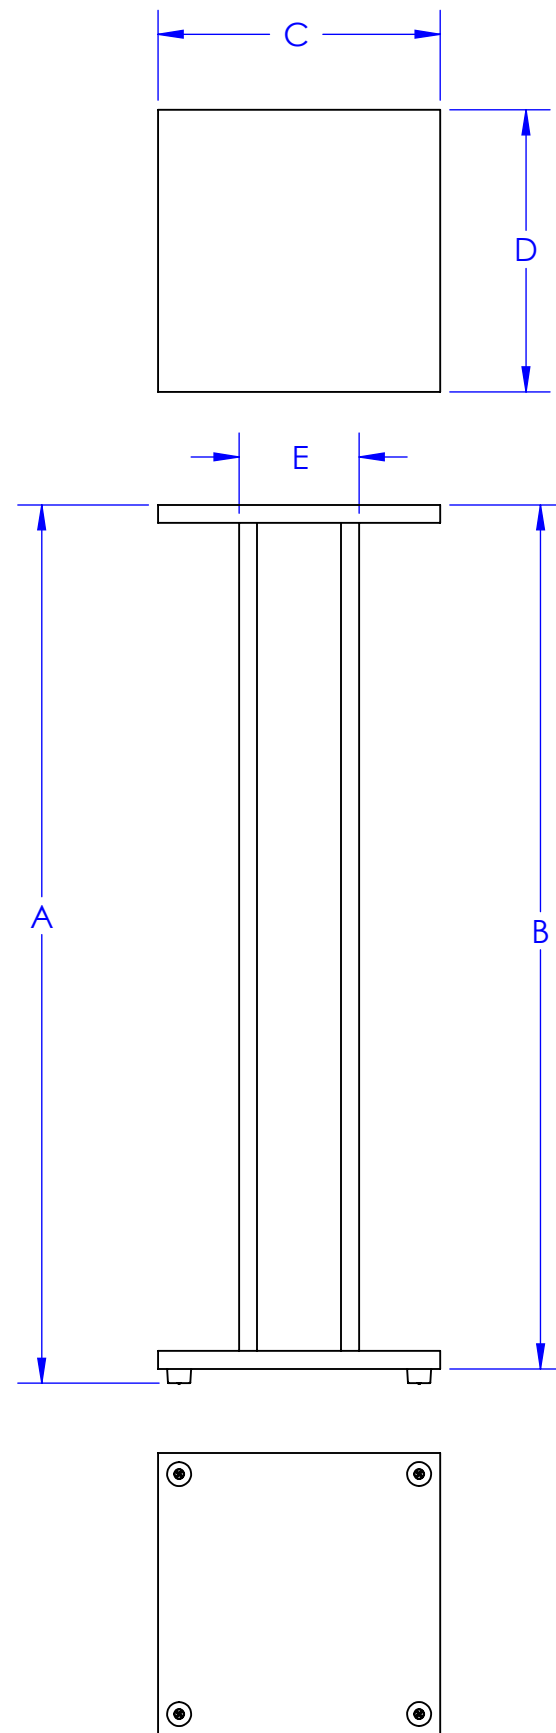

MODEL#	DIM (A)	DIM (B)	DIM (C)	DIM (D)	DIM (E)	DIM (F)
ERSS-36	36.6" [931]	36.0" [915]	11.75" [299]	11.75" [299]	5.0" [127]	5.0" [127]
ERSS-42	42.6" [1082]	42.0" [1067]	11.75" [299]	11.75" [299]	5.0" [127]	5.0" [127]

STATUS: PLL 10/17/2012 - RELEASED ON ECO: 500006660

TECH-000243

D
C
B
A

D
C
B
A

THE INFORMATION AND DESIGNS CONTAINED IN THIS DRAWING ARE CONFIDENTIAL AND THE PROPRIETARY PROPERTY OF MILESTONE AV TECHNOLOGIES NEITHER THIS DESIGN NOR ANY INFORMATION CONTAINED IN THIS DRAWING MAY BE REPRODUCED OR DISCLOSED TO OTHERS WITHOUT THE EXPRESS WRITTEN CONSENT OF MILESTONE AV TECHNOLOGIES.

CAD GENERATED DRAWING, DO NOT MANUALLY UPDATE.			CHIEF 6436 CITY WEST PKWY EDEN PRAIRIE MN, 55344 PHONE: 866-977-3901 FAX: 877-894-6918
DRAWN BY	PLL	10/16/2012	
ENG APPROVAL			DESCRIPTION ERSS
MFG APPROVAL			MODEL NO. ERSS-36 & 42
QA APPROVAL			SIZE DWG. NO. REV. B TECH-000243 00
SHEET 1 OF 1			SCALE 1:8

1 2 3 4 5 6 7 8