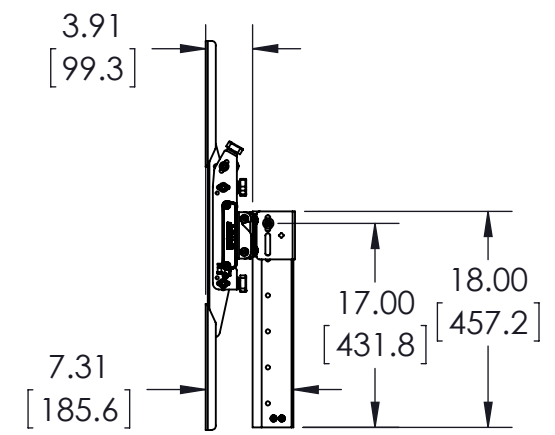

**MAX WEIGHT:
100 LBS PER DISPLAY
300 LBS TOTAL CAPACITY**

THE INFORMATION AND DESIGNS CONTAINED IN THIS DRAWING ARE CONFIDENTIAL AND THE PROPRIETARY PROPERTY OF MILESTONE AV TECHNOLOGIES NEITHER THIS DESIGN NOR ANY INFORMATION CONTAINED IN THIS DRAWING MAY BE REPRODUCED OR DISCLOSED TO OTHERS WITHOUT THE EXPRESS WRITTEN CONSENT OF MILESTONE AV TECHNOLOGIES.

CAD GENERATED DRAWING, DO NOT MANUALLY UPDATE.			<p>6436 CITY WEST PKWY EDEN PRAIRIE MN, 55344 PHONE: 866-977-3901 FAX: 877-894-6918</p>
DRAWN BY	MJS	12/12/2012	
ENG APPROVAL	MJS	12/12/2012	DESCRIPTION FCA3X1UP, FUSION 3X1 PORTRAIT ADD ON KIT
MFG APPROVAL			MODEL NO. FCA3X1UP
QA APPROVAL			SIZE DWG. NO. REV. B TECH-000134 00
SHEET 1 OF 1			SCALE 1:16