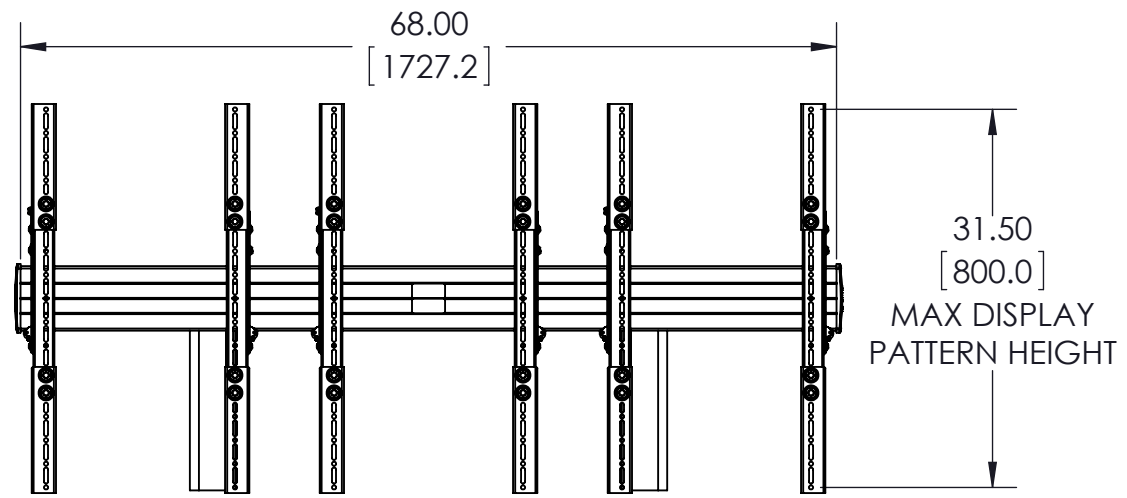

**MAX WEIGHT:
100 LBS PER DISPLAY
300 LBS TOTAL CAPACITY**

THE INFORMATION AND DESIGNS CONTAINED IN THIS DRAWING ARE CONFIDENTIAL AND THE PROPRIETARY PROPERTY OF MILESTONE AV TECHNOLOGIES NEITHER THIS DESIGN NOR ANY INFORMATION CONTAINED IN THIS DRAWING MAY BE REPRODUCED OR DISCLOSED TO OTHERS WITHOUT THE EXPRESS WRITTEN CONSENT OF MILESTONE AV TECHNOLOGIES.

CAD GENERATED DRAWING, DO NOT MANUALLY UPDATE.			<p>6436 CITY WEST PKWY EDEN PRAIRIE MN, 55344 PHONE: 866-977-3901 FAX: 877-894-6918</p>
DRAWN BY	MJS	12/12/2012	
ENG APPROVAL	MJS	12/12/2012	DESCRIPTION FCA3X1UP, FUSION 3X1 PORTRAIT ADD ON KIT
MFG APPROVAL			MODEL NO. FCA3X1UP
QA APPROVAL			SIZE DWG. NO. REV. B TECH-000134 00
SHEET 1 OF 1			SCALE 1:16