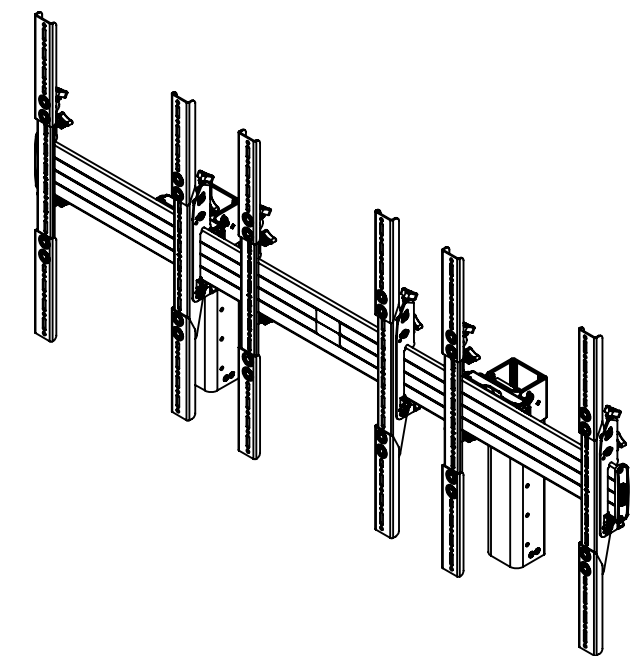

**MAX WEIGHT:
100 LBS PER DISPLAY
300 LBS TOTAL CAPACITY**

THE INFORMATION AND DESIGNS CONTAINED IN THIS DRAWING ARE CONFIDENTIAL AND THE PROPRIETARY PROPERTY OF MILESTONE AV TECHNOLOGIES NEITHER THIS DESIGN NOR ANY INFORMATION CONTAINED IN THIS DRAWING MAY BE REPRODUCED OR DISCLOSED TO OTHERS WITHOUT THE EXPRESS WRITTEN CONSENT OF MILESTONE AV TECHNOLOGIES.

CAD GENERATED DRAWING, DO NOT MANUALLY UPDATE.			<p>6436 CITY WEST PKWY EDEN PRAIRIE MN, 55344 PHONE: 866-977-3901 FAX: 877-894-6918</p>
DRAWN BY	MJS	12/12/2012	
ENG APPROVAL	MJS	12/12/2012	DESCRIPTION FCA3X1UP, FUSION 3X1 PORTRAIT ADD ON KIT
MFG APPROVAL			MODEL NO. FCA3X1UP
QA APPROVAL			SIZE DWG. NO. REV. B TECH-000134 00
SHEET 1 OF 1			SCALE 1:16