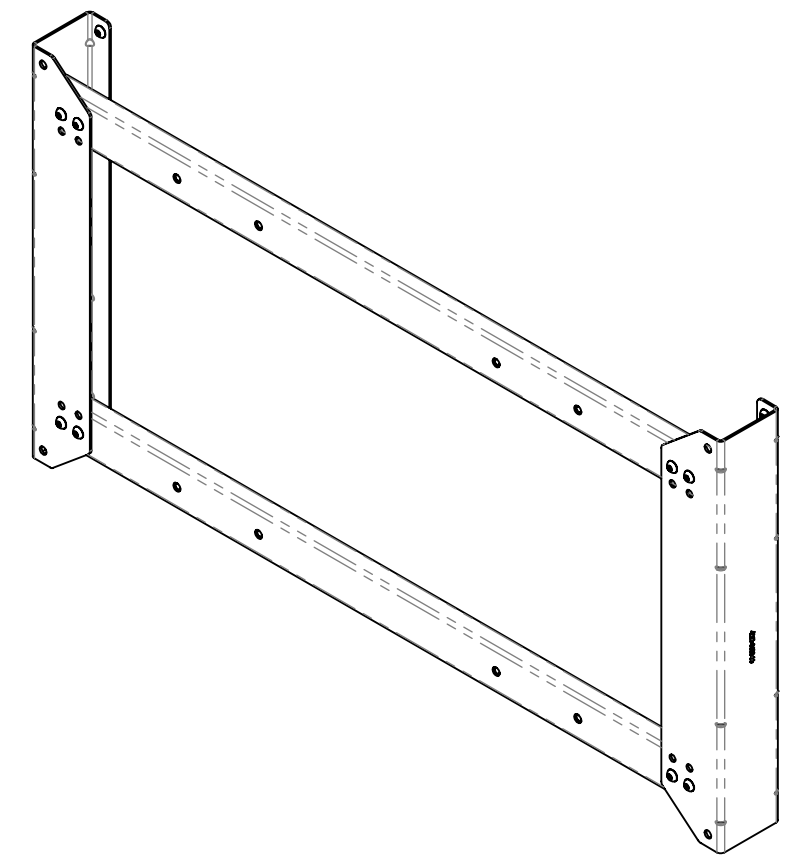

3.40
[86.2]
ADDED DEPTH

40.67
[1033.1]

15.75
[400.0]

21.00
[533.4]

14.00
[355.6]

23.62
[600.0]

0.37
[9.3]
THREAD ENGAGEMENT

THE INFORMATION AND DESIGNS CONTAINED IN THIS DRAWING ARE CONFIDENTIAL AND THE PROPRIETARY PROPERTY OF MILESTONE AV TECHNOLOGIES NEITHER THIS DESIGN NOR ANY INFORMATION CONTAINED IN THIS DRAWING MAY BE REPRODUCED OR DISCLOSED TO OTHERS WITHOUT THE EXPRESS WRITTEN CONSENT OF MILESTONE AV TECHNOLOGIES.