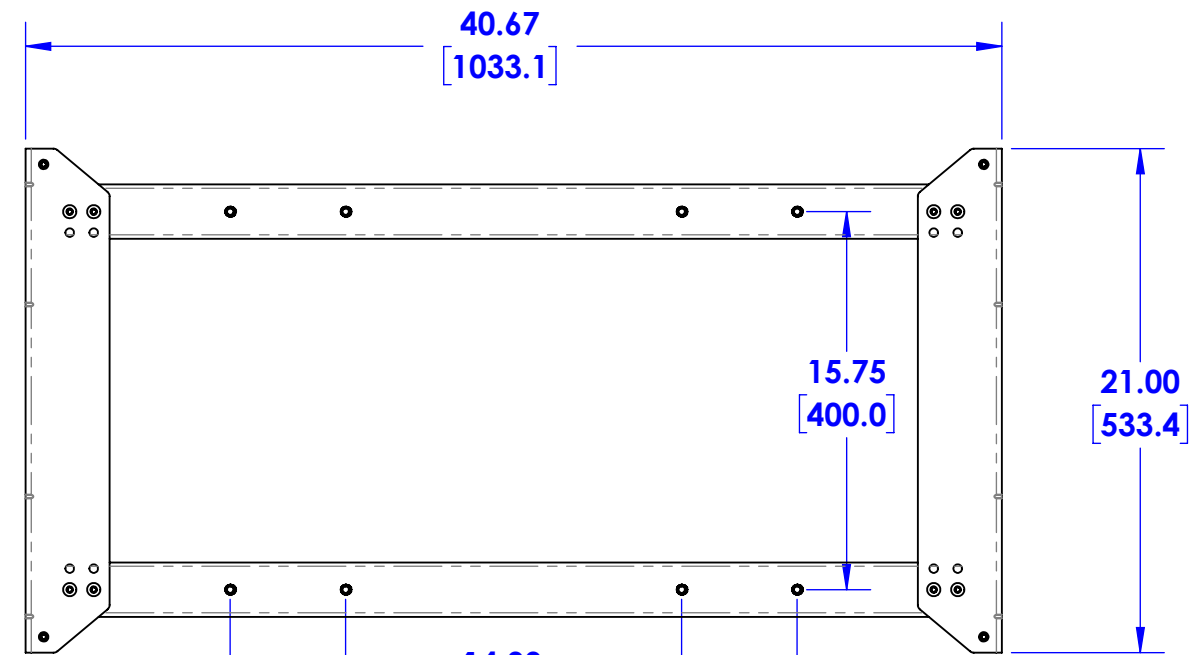

3.40
[86.2]
ADDED DEPTH

40.67
[1033.1]

15.75
[400.0]

21.00
[533.4]

14.00
[355.6]

23.62
[600.0]

0.37
[9.3]
THREAD ENGAGEMENT

THE INFORMATION AND DESIGNS CONTAINED IN THIS DRAWING ARE CONFIDENTIAL AND THE PROPRIETARY PROPERTY OF MILESTONE AV TECHNOLOGIES NEITHER THIS DESIGN NOR ANY INFORMATION CONTAINED IN THIS DRAWING MAY BE REPRODUCED OR DISCLOSED TO OTHERS WITHOUT THE EXPRESS WRITTEN CONSENT OF MILESTONE AV TECHNOLOGIES.

CAD GENERATED DRAWING, DO NOT MANUALLY UPDATE.			6436 CITY WEST PKWY EDEN PRAIRIE MN, 55344 PHONE: 866-977-3901 FAX: 877-894-6918	
DRAWN BY	MGW	9/10/2017	DESCRIPTION	
ENG APPROVAL			FHBO5086	
MFG APPROVAL			MODEL NO.	
QA APPROVAL			FHBO5086	
SHEET 1 OF 1		SCALE 1:8	SIZE B	DWG. NO. TECH-000873
				REV. 00