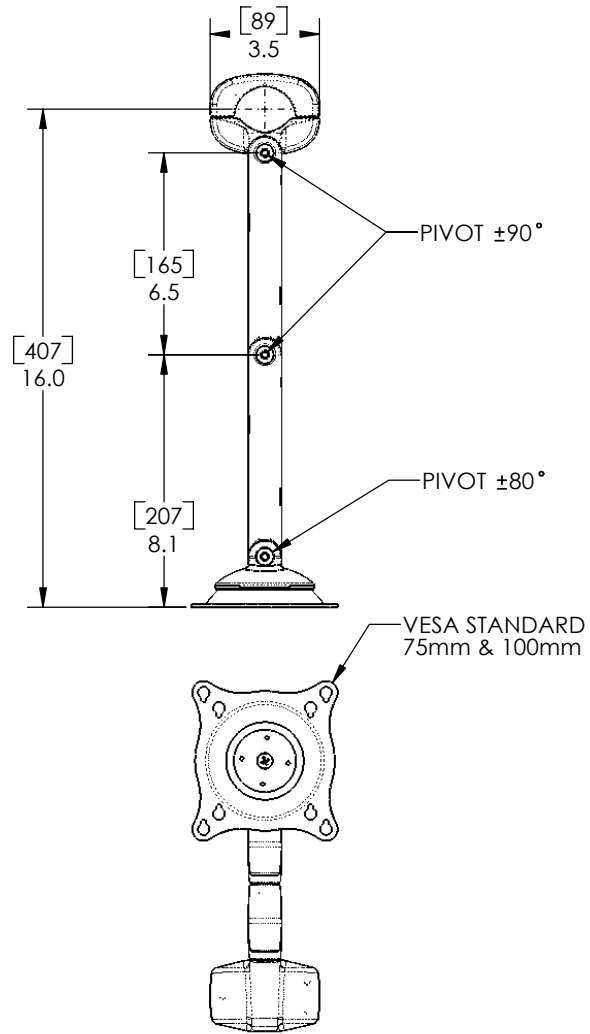

CHIEF MANUFACTURING INC.
MOUNT ORDER NUMBER IS FPD-110
PHONE: 1-800-582-6480

THE INFORMATION AND DESIGNS CONTAINED IN THIS DRAWING ARE CONFIDENTIAL AND THE PROPRIETARY PROPERTY OF CHIEF MFG., INC. NEITHER THIS DESIGN NOR ANY INFORMATION CONTAINED IN THIS DRAWING MAY BE REPRODUCED OR DISCLOSED TO OTHERS WITHOUT THE EXPRESS WRITTEN CONSENT OF CHIEF MFG., INC.