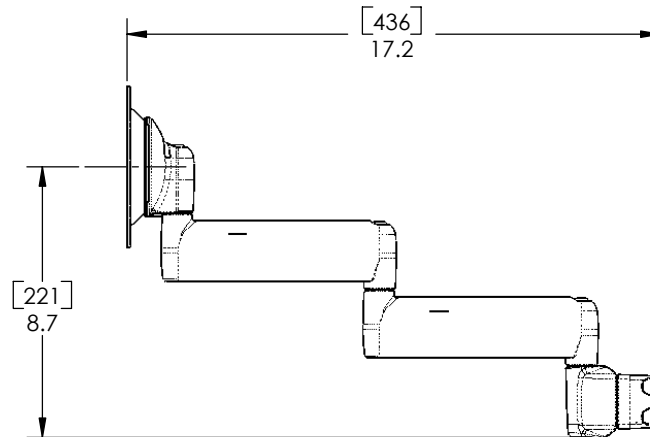

CHIEF MANUFACTURING INC.
MOUNT ORDER NUMBER IS FPD-110
PHONE: 1-800-582-6480

THE INFORMATION AND DESIGNS CONTAINED IN THIS DRAWING ARE CONFIDENTIAL AND THE PROPRIETARY PROPERTY OF CHIEF MFG., INC. NEITHER THIS DESIGN NOR ANY INFORMATION CONTAINED IN THIS DRAWING MAY BE REPRODUCED OR DISCLOSED TO OTHERS WITHOUT THE EXPRESS WRITTEN CONSENT OF CHIEF MFG., INC.

 CHIEF MANUFACTURING, INC. <small>12800 HWY 13 SOUTH STE. 500 * SAVAGE, MN 55378 1.800.582.6480 * fax 1.877.894.6918</small>	
<small>TITLE</small> CUSTOMER PRINT	
FPD-110	
<small>SEE</small> B	<small>DWG. NO.</small> FPD-110