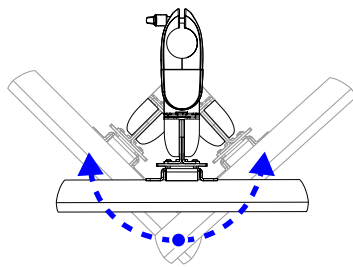

SPECIFICATIONS

Part Number	Description	Weight Capacity	Net Weight	Shipping Weight
FSA-030	Pole Pivot Clamp	23 lbs (10kg)	3 lbs (1.4kg)	5 lbs (2.3kg)

RANGE OF MOTION

up to 180°
monitor tilt
(side view)

up to 180°
side-to-side tilt
(top view)

360°
portrait/landscape (P/L)
(front view)

DIMENSIONS

REPLACEMENT PARTS

Contact your Chief Manufacturing representative for details

Chief Manufacturing Inc.
12800 Hwy 13 S., Ste. 500
Savage, MN 55378 USA

Phone: 1-800-582-6480
Fax: 1-877-894-6918
www.chiefmfg.com