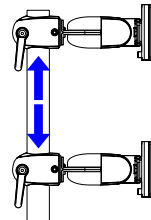

SPECIFICATIONS

Part Number	Description	Weight Capacity	Net Weight	Shipping Weight
FSA-030	Pole Pivot Clamp	23 lbs (10kg)	3 lbs (1.4kg)	5 lbs (2.3kg)

RANGE OF MOTION

up to 180°
monitor tilt
(side view)

up to 180°
side-to-side tilt
(top view)

360°
portrait/landscape (P/L)
(front view)

DIMENSIONS

REPLACEMENT PARTS

Contact your Chief Manufacturing representative for details

Chief Manufacturing Inc.
12800 Hwy 13 S., Ste. 500
Savage, MN 55378 USA

Phone: 1-800-582-6480
Fax: 1-877-894-6918
www.chiefmfg.com