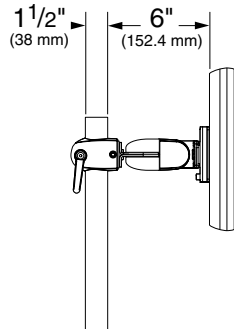

SPECIFICATIONS

Part Number	Description	Weight Capacity	Net Weight	Shipping Weight
FSA-030	Pole Pivot Clamp	23 lbs (10kg)	3 lbs (1.4kg)	5 lbs (2.3kg)

RANGE OF MOTION

up to 180°
monitor tilt
(side view)

up to 180°
side-to-side tilt
(top view)

360°
portrait/landscape (P/L)
(front view)

DIMENSIONS

REPLACEMENT PARTS

Contact your Chief Manufacturing representative for details

Chief Manufacturing Inc.
12800 Hwy 13 S., Ste. 500
Savage, MN 55378 USA

Phone: 1-800-582-6480
Fax: 1-877-894-6918
www.chiefmfg.com