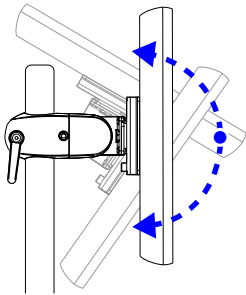

SPECIFICATIONS

Part Number	Description	Weight Capacity	Net Weight	Shipping Weight
FSA-030	Pole Pivot Clamp	23 lbs (10kg)	3 lbs (1.4kg)	5 lbs (2.3kg)

RANGE OF MOTION

up to 180°
monitor tilt
(side view)

up to 180°
side-to-side tilt
(top view)

360°
portrait/landscape (P/L)
(front view)

DIMENSIONS

REPLACEMENT PARTS

Contact your Chief Manufacturing representative for details

Chief Manufacturing Inc.
12800 Hwy 13 S., Ste. 500
Savage, MN 55378 USA

Phone: 1-800-582-6480
Fax: 1-877-894-6918
www.chiefmfg.com