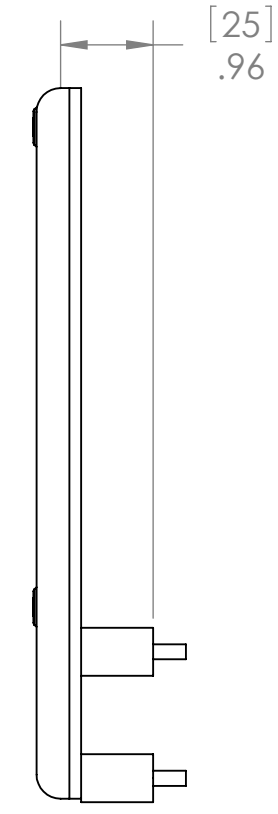

MOUNTING BUTTONS FIT INTO SLOTS ON Q2 SERIES MOUNT

CHIEF MANUFACTURING INC.
 MOUNT ORDER NUMBER IS FSB-4208
 PHONE: 1-800-582-6480

SHEET SCALE = 1:2

THE INFORMATION AND DESIGNS CONTAINED IN THIS DRAWING ARE CONFIDENTIAL AND THE PROPRIETARY PROPERTY OF CHIEF MFG., INC. NEITHER THIS DESIGN NOR ANY INFORMATION CONTAINED IN THIS DRAWING MAY BE REPRODUCED OR DISCLOSED TO OTHERS WITHOUT THE EXPRESS WRITTEN CONSENT OF CHIEF MFG., INC.

	8401 EAGLE CREEK PKY SUITE #700 SAVAGE, MN 55378 PHONE: 952-894-6280 FAX: 877-894-6918
	TITLE CUSTOMER PRINT FSB-4208
SIZE B	DWG. NO. FSB-4208

FSB-4208