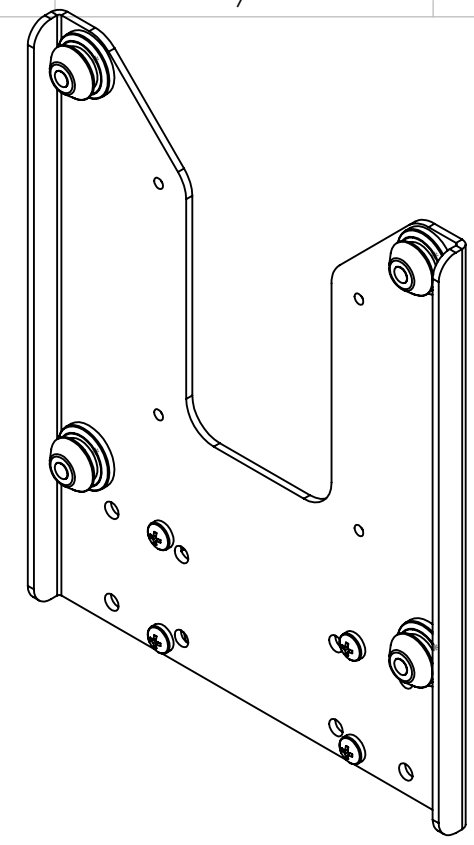

MOUNTING BUTTONS FIT INTO SLOTS ON Q2 SERIES MOUNT

CHIEF MANUFACTURING INC.
 MOUNT ORDER NUMBER IS FSB-4208
 PHONE: 1-800-582-6480

SHEET SCALE = 1:2

THE INFORMATION AND DESIGNS CONTAINED IN THIS DRAWING ARE CONFIDENTIAL AND THE PROPRIETARY PROPERTY OF CHIEF MFG., INC. NEITHER THIS DESIGN NOR ANY INFORMATION CONTAINED IN THIS DRAWING MAY BE REPRODUCED OR DISCLOSED TO OTHERS WITHOUT THE EXPRESS WRITTEN CONSENT OF CHIEF MFG., INC.

	8401 EAGLE CREEK PKY SUITE #700 SAVAGE, MN 55378 PHONE: 952-894-6280 FAX: 877-894-6918
	TITLE CUSTOMER PRINT FSB-4208
SIZE B	DWG. NO. FSB-4208

FSB-4208