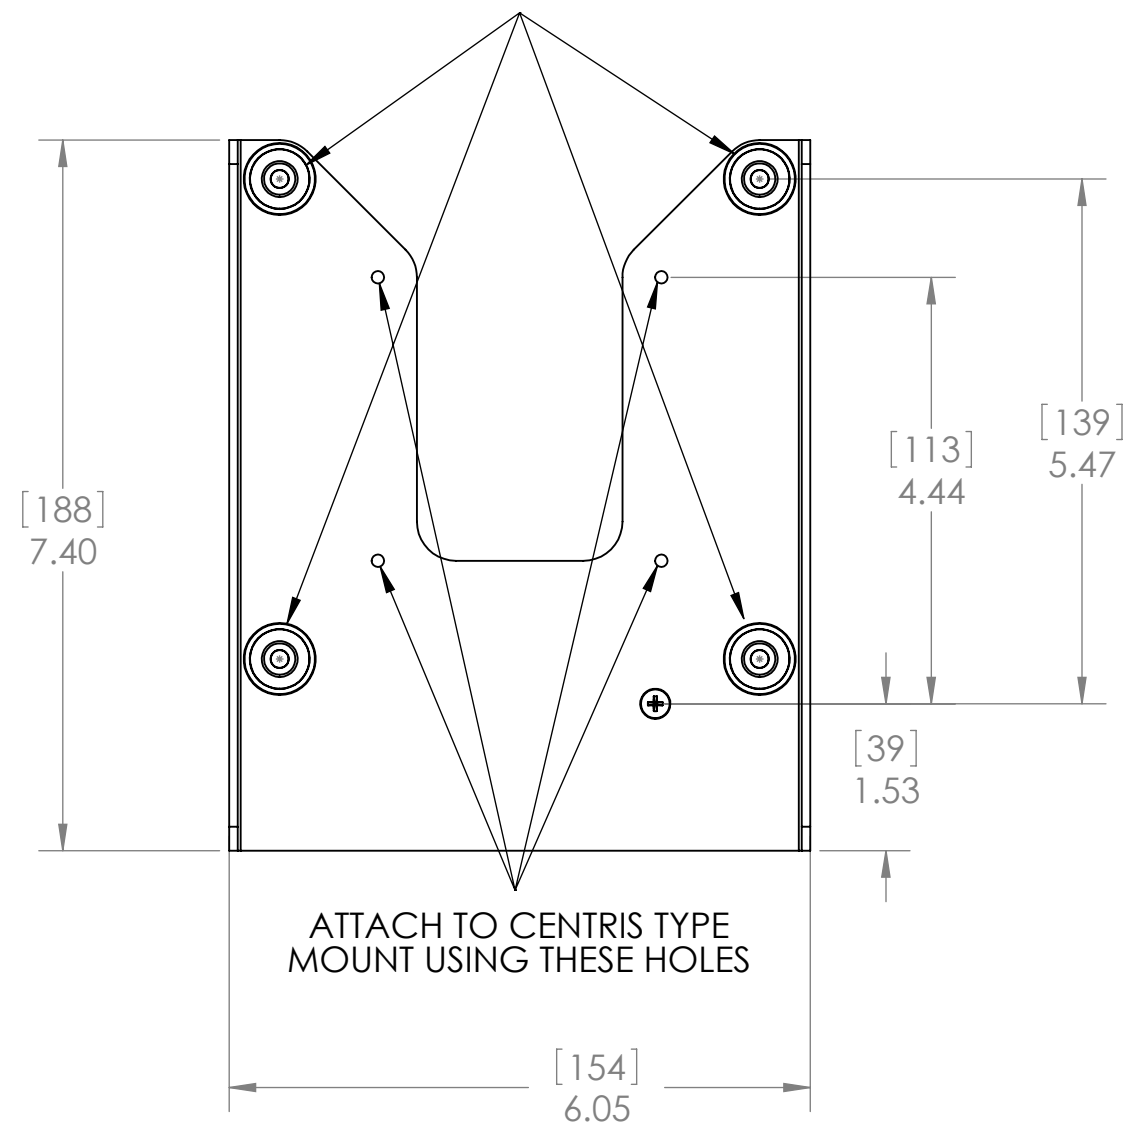

MOUNTING BUTTONS FIT INTO SLOTS ON Q2 SERIES MOUNT

CHIEF MANUFACTURING INC.
 MOUNT ORDER NUMBER IS FSB-4208
 PHONE: 1-800-582-6480

SHEET SCALE = 1:2

THE INFORMATION AND DESIGNS CONTAINED IN THIS DRAWING ARE CONFIDENTIAL AND THE PROPRIETARY PROPERTY OF CHIEF MFG., INC. NEITHER THIS DESIGN NOR ANY INFORMATION CONTAINED IN THIS DRAWING MAY BE REPRODUCED OR DISCLOSED TO OTHERS WITHOUT THE EXPRESS WRITTEN CONSENT OF CHIEF MFG., INC.

	8401 EAGLE CREEK PKY SUITE #700 SAVAGE, MN 55378 PHONE: 952-894-6280 FAX: 877-894-6918
	TITLE CUSTOMER PRINT FSB-4208
SIZE B	DWG. NO. FSB-4208

FSB-4208