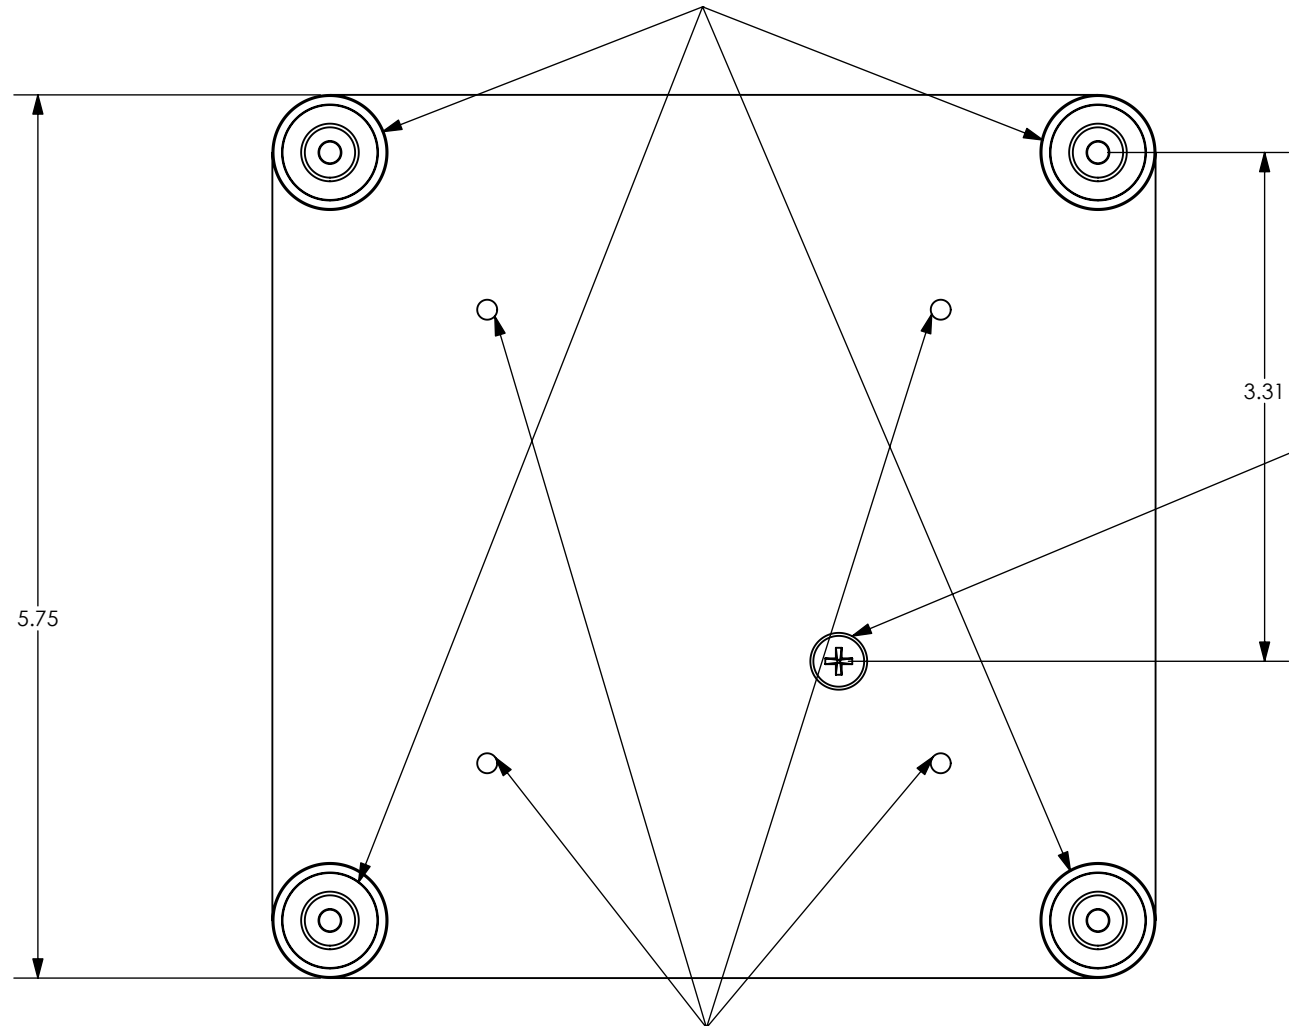

MOUNTING BUTTONS FIT INTO SLOTS ON Q2 SERIES MOUNT

ATTACH TO CENTRIS TYPE MOUNT USING THESE HOLES

MOUNTING HOLE IN BACK OF DISPLAY

CHIEF MANUFACTURING INC.
 MOUNT ORDER NUMBER IS FSB-4214
 PHONE: 1-800-582-6480

SHEET SCALE = 1:1.25

THE INFORMATION AND DESIGNS CONTAINED IN THIS DRAWING ARE CONFIDENTIAL AND THE PROPRIETARY PROPERTY OF CHIEF MFG., INC. NEITHER THIS DESIGN NOR ANY INFORMATION CONTAINED IN THIS DRAWING MAY BE REPRODUCED OR DISCLOSED TO OTHERS WITHOUT THE EXPRESS WRITTEN CONSENT OF CHIEF MFG., INC.