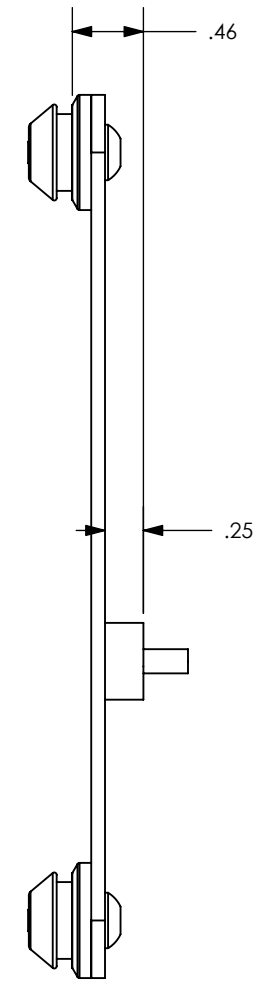

MOUNTING BUTTONS FIT INTO SLOTS ON Q2 SERIES MOUNT

ATTACH TO CENTRIS TYPE MOUNT USING THESE HOLES

MOUNTING HOLE IN BACK OF DISPLAY

CHIEF MANUFACTURING INC.
 MOUNT ORDER NUMBER IS FSB-4214
 PHONE: 1-800-582-6480

SHEET SCALE = 1:1.25

THE INFORMATION AND DESIGNS CONTAINED IN THIS DRAWING ARE CONFIDENTIAL AND THE PROPRIETARY PROPERTY OF CHIEF MFG., INC. NEITHER THIS DESIGN NOR ANY INFORMATION CONTAINED IN THIS DRAWING MAY BE REPRODUCED OR DISCLOSED TO OTHERS WITHOUT THE EXPRESS WRITTEN CONSENT OF CHIEF MFG., INC.

8401 EAGLE CREEK PKY
 SUITE #700
 SAVAGE, MN 55378
 PHONE: 952-894-6280
 FAX: 877-894-6918

TITLE
CUSTOMER PRINT
FSB-4214

SIZE DWG. NO.
B FSB-4214