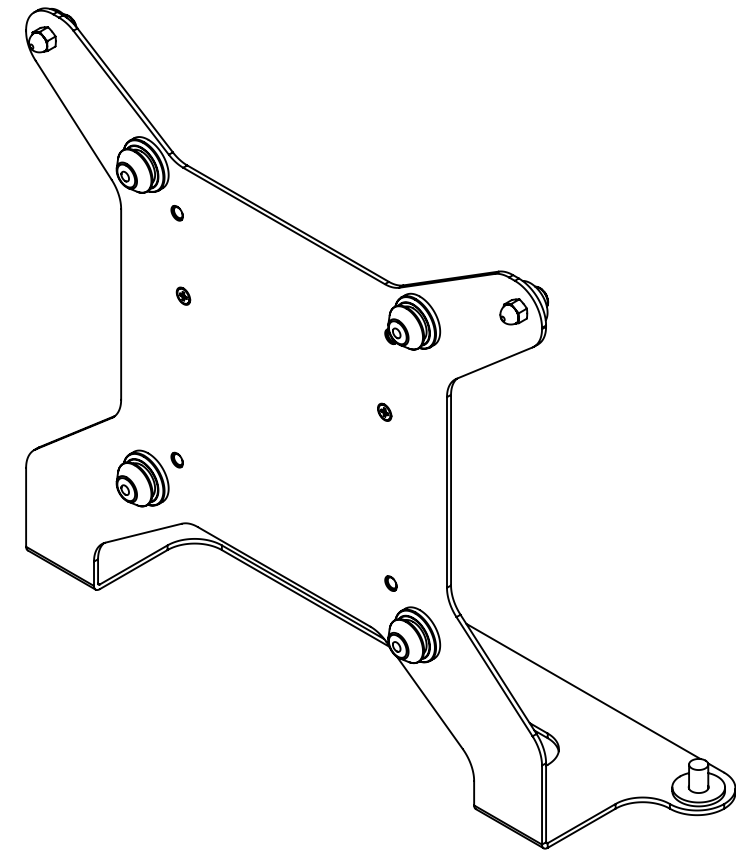

1 2 3 4 5 6 7 8

FSB-4239

MOUNTING BUTTONS FIT INTO SLOTS ON Q2 SERIES MOUNT

ATTACH TO CENTRIS TYPE MOUNT USING THESE HOLES

MOUNTING HOLE IN BACK OF DISPLAY

D

C

B

A

CHIEF MANUFACTURING INC.
MOUNT ORDER NUMBER IS FSB-4239
PHONE: 1-800-582-6480

SHEET SCALE = 1:2.5

THE INFORMATION AND DESIGNS CONTAINED IN THIS DRAWING ARE CONFIDENTIAL AND THE PROPRIETARY PROPERTY OF CHIEF MFG., INC. NEITHER THIS DESIGN NOR ANY INFORMATION CONTAINED IN THIS DRAWING MAY BE REPRODUCED OR DISCLOSED TO OTHERS WITHOUT THE EXPRESS WRITTEN CONSENT OF CHIEF MFG., INC.