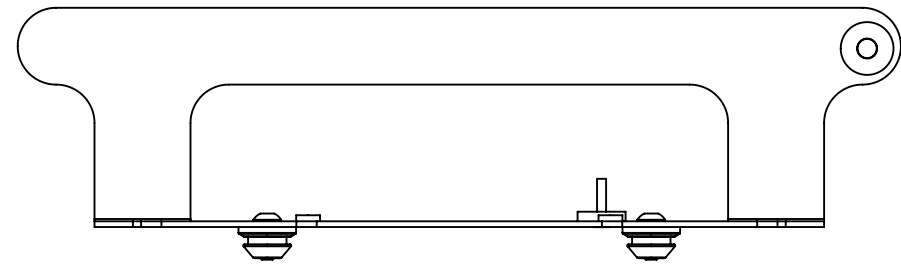

1 2 3 4 5 6 7 8

FSB-4239

MOUNTING BUTTONS FIT INTO SLOTS ON Q2 SERIES MOUNT

ATTACH TO CENTRIS TYPE MOUNT USING THESE HOLES

MOUNTING HOLE IN BACK OF DISPLAY

D

C

B

A

CHIEF MANUFACTURING INC.
MOUNT ORDER NUMBER IS FSB-4239
PHONE: 1-800-582-6480

SHEET SCALE = 1:2.5

THE INFORMATION AND DESIGNS CONTAINED IN THIS DRAWING ARE CONFIDENTIAL AND THE PROPRIETARY PROPERTY OF CHIEF MFG., INC. NEITHER THIS DESIGN NOR ANY INFORMATION CONTAINED IN THIS DRAWING MAY BE REPRODUCED OR DISCLOSED TO OTHERS WITHOUT THE EXPRESS WRITTEN CONSENT OF CHIEF MFG., INC.