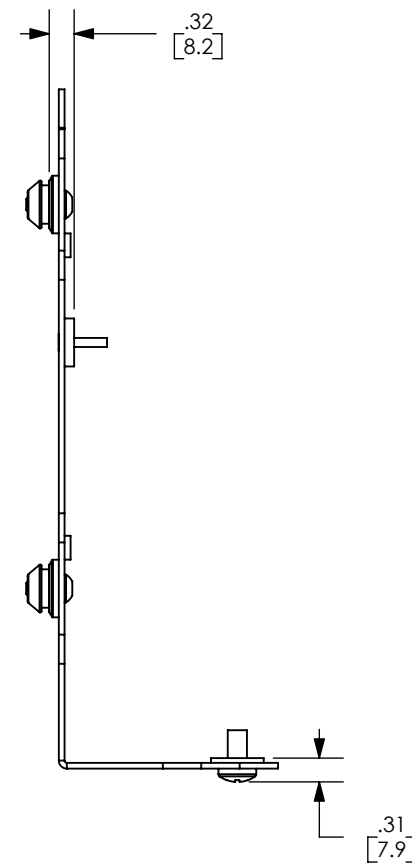

1 2 3 4 5 6 7 8

FSB-4239

MOUNTING BUTTONS FIT INTO SLOTS ON Q2 SERIES MOUNT

ATTACH TO CENTRIS TYPE MOUNT USING THESE HOLES

MOUNTING HOLE IN BACK OF DISPLAY

D

C

B

A

CHIEF MANUFACTURING INC.
MOUNT ORDER NUMBER IS FSB-4239
PHONE: 1-800-582-6480

SHEET SCALE = 1:2.5

THE INFORMATION AND DESIGNS CONTAINED IN THIS DRAWING ARE CONFIDENTIAL AND THE PROPRIETARY PROPERTY OF CHIEF MFG., INC. NEITHER THIS DESIGN NOR ANY INFORMATION CONTAINED IN THIS DRAWING MAY BE REPRODUCED OR DISCLOSED TO OTHERS WITHOUT THE EXPRESS WRITTEN CONSENT OF CHIEF MFG., INC.

8401 EAGLE CREEK PKY
SUITE #700
SAVAGE, MN 55378
PHONE: 952-894-6280
FAX: 877-894-6918

TITLE
CUSTOMER PRINT
FSB-4239

SIZE DWG. NO.
B FSB-4239

1 2 3 4 5 6 7 8