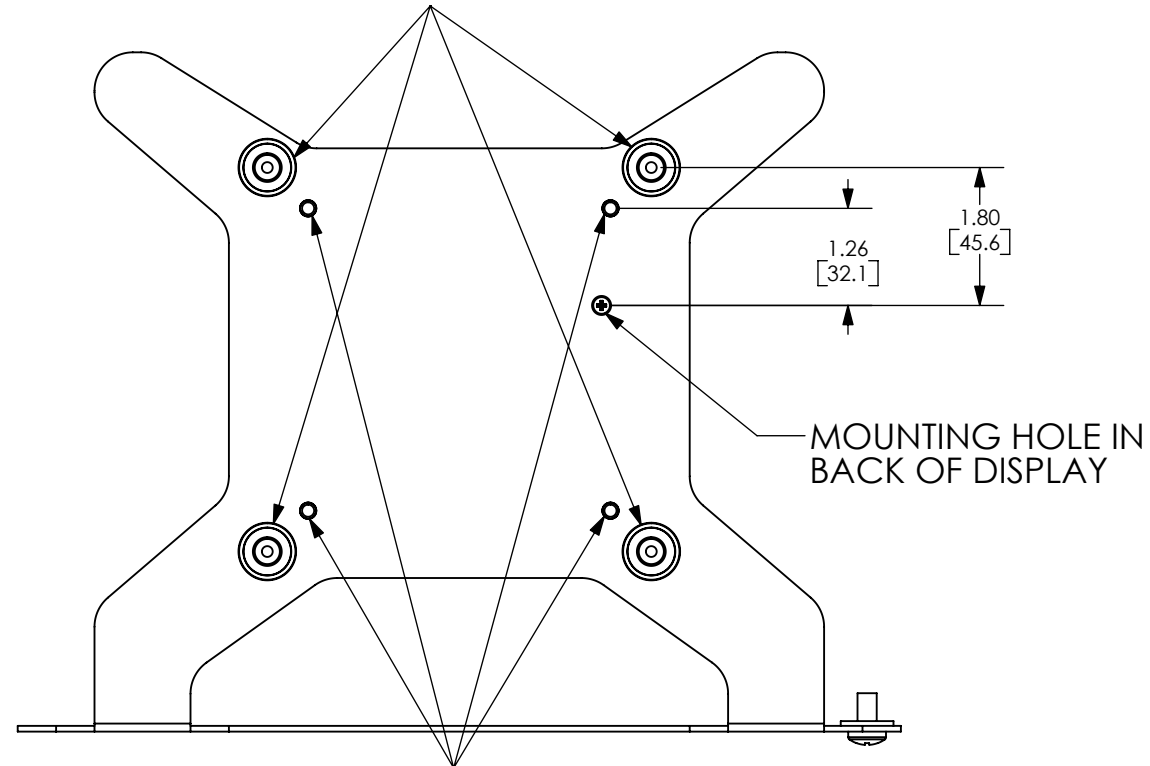

1 2 3 4 5 6 7 8

FSB-4239

MOUNTING BUTTONS FIT INTO SLOTS ON Q2 SERIES MOUNT

ATTACH TO CENTRIS TYPE MOUNT USING THESE HOLES

MOUNTING HOLE IN BACK OF DISPLAY

D

C

B

A

CHIEF MANUFACTURING INC.
MOUNT ORDER NUMBER IS FSB-4239
PHONE: 1-800-582-6480

SHEET SCALE = 1:2.5

THE INFORMATION AND DESIGNS CONTAINED IN THIS DRAWING ARE CONFIDENTIAL AND THE PROPRIETARY PROPERTY OF CHIEF MFG., INC. NEITHER THIS DESIGN NOR ANY INFORMATION CONTAINED IN THIS DRAWING MAY BE REPRODUCED OR DISCLOSED TO OTHERS WITHOUT THE EXPRESS WRITTEN CONSENT OF CHIEF MFG., INC.