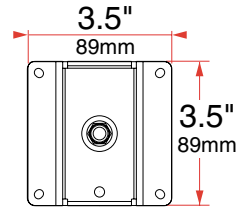

SPECIFICATIONS

Part Number	Description	Weight Capacity	Net Weight	Shipping Weight
FSC-305	14.5" Pivot Desk Mount with Vertical Adjustment	23 lbs (10kgs)	12 lbs (5.4kgs)	13 lbs (5.8kgs)

RANGE OF MOTION

Monitor Pivot - Range of Motion

Side View

Side-to-Side Rotation

Top View

Arm - Vertical Adjustment

Side View

Portrait/Landscape - Range of Motion

Portrait

Front View

Landscape

Front View

360°

DIMENSIONS

14.5" Pivot Desk Mount

Side View

Monitor Pad

Front View

Desk Mount Base

Side View

Desk Mount Base

Bottom View of Desk Mount Base with Lower Clamp Assembly removed.

REPLACEMENT PARTS

Contact your Chief Representative for Details.

Chief Manufacturing Inc.
12800 Hwy 13 S., Ste. 500
Savage, MN 55378 USA