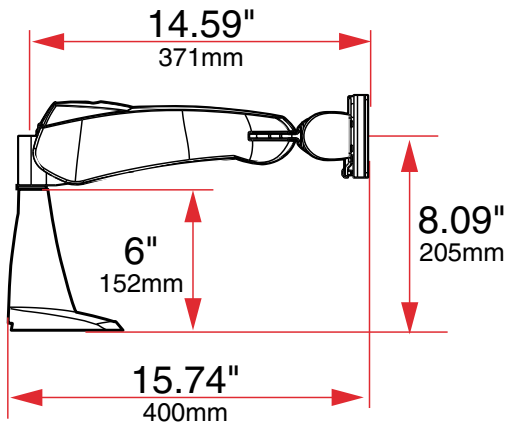

SPECIFICATIONS

Part Number	Description	Weight Capacity	Net Weight	Shipping Weight
FSC-305	14.5" Pivot Desk Mount with Vertical Adjustment	23 lbs (10kgs)	12 lbs (5.4kgs)	13 lbs (5.8kgs)

RANGE OF MOTION

Monitor Pivot - Range of Motion

Side View

Side-to-Side Rotation

Top View

Arm - Vertical Adjustment

Side View

Portrait/Landscape - Range of Motion

Portrait

Front View

Landscape

Front View

360°

DIMENSIONS

14.5" Pivot Desk Mount

Side View

Monitor Pad

Front View

Desk Mount Base

Side View

Desk Mount Base

Bottom View of Desk Mount Base with Lower Clamp Assembly removed.

REPLACEMENT PARTS

Contact your Chief Representative for Details.

Chief Manufacturing Inc.
12800 Hwy 13 S., Ste. 500
Savage, MN 55378 USA