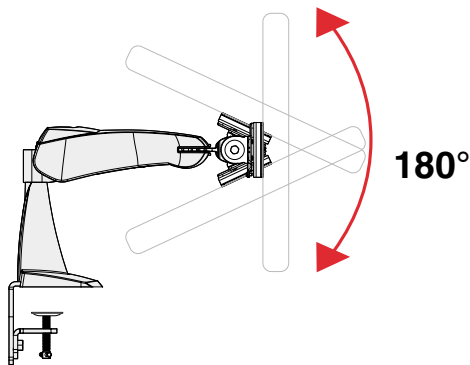

SPECIFICATIONS

Part Number	Description	Weight Capacity	Net Weight	Shipping Weight
FSC-305	14.5" Pivot Desk Mount with Vertical Adjustment	23 lbs (10kgs)	12 lbs (5.4kgs)	13 lbs (5.8kgs)

RANGE OF MOTION

Monitor Pivot - Range of Motion

Side View

Side-to-Side Rotation

Top View

Arm - Vertical Adjustment

Side View

Portrait/Landscape - Range of Motion

Portrait

Front View

Landscape

Front View

360°

DIMENSIONS

14.5" Pivot Desk Mount

Side View

Monitor Pad

Front View