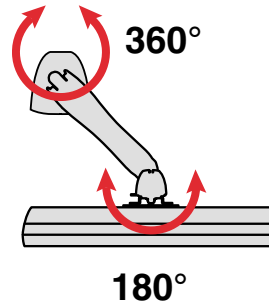

SPECIFICATIONS

Part Number	Description	Weight Capacity	Net Weight	Shipping Weight
FSC-305	14.5" Pivot Desk Mount with Vertical Adjustment	23 lbs (10kgs)	12 lbs (5.4kgs)	13 lbs (5.8kgs)

RANGE OF MOTION

Monitor Pivot - Range of Motion

Side View

Side-to-Side Rotation

Top View

Arm - Vertical Adjustment

Side View

Portrait/Landscape - Range of Motion

Portrait

Front View

Landscape

Front View

360°

DIMENSIONS

14.5" Pivot Desk Mount

Side View

Monitor Pad

Front View