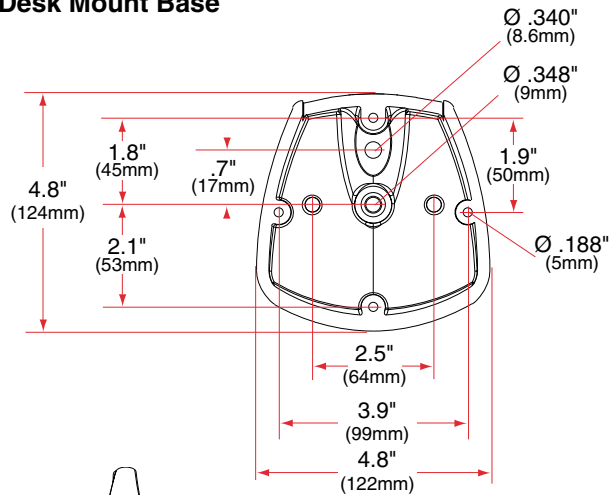

SPECIFICATIONS

Part Number	Description	Weight Capacity	Net Weight	Shipping Weight
FSC-305	14.5" Pivot Desk Mount with Vertical Adjustment	23 lbs (10kgs)	12 lbs (5.4kgs)	13 lbs (5.8kgs)

RANGE OF MOTION

Monitor Pivot - Range of Motion

Side View

Side-to-Side Rotation

Top View

Arm - Vertical Adjustment

Side View

Portrait/Landscape - Range of Motion

Portrait

Front View

Landscape

Front View

360°

DIMENSIONS

14.5" Pivot Desk Mount

Side View

Monitor Pad

Front View

Desk Mount Base

Side View

Desk Mount Base

Bottom View of Desk Mount Base with Lower Clamp Assembly removed.

REPLACEMENT PARTS

Contact your Chief Representative for Details.

Chief Manufacturing Inc.
12800 Hwy 13 S., Ste. 500
Savage, MN 55378 USA