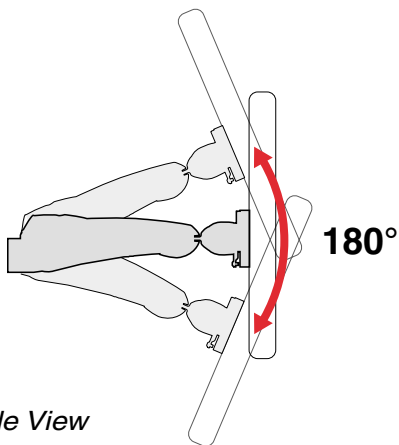

SPECIFICATIONS

Part Number	Description	Weight Capacity	Net Weight	Shipping Weight
FSC-305	14.5" Pivot Desk Mount with Vertical Adjustment	23 lbs (10kgs)	12 lbs (5.4kgs)	13 lbs (5.8kgs)

RANGE OF MOTION

Monitor Pivot - Range of Motion

Side View

Side-to-Side Rotation

Top View

Arm - Vertical Adjustment

Side View

Portrait/Landscape - Range of Motion

Portrait

Front View

Landscape

Front View

360°

DIMENSIONS

14.5" Pivot Desk Mount

Side View

Monitor Pad

Front View