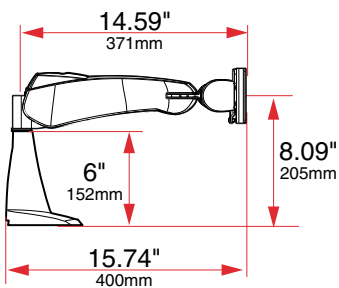

SPECIFICATIONS

Part Number	Description	Weight Capacity	Net Weight	Shipping Weight
FSC-305	14.5" Pivot Desk Mount with Vertical Adjustment	23 lbs (10kgs)	12 lbs (5.4kgs)	13 lbs (5.8kgs)

RANGE OF MOTION

Monitor Pivot - Range of Motion

Side View

Side-to-Side Rotation

Top View

Arm - Vertical Adjustment

Side View

Portrait/Landscape - Range of Motion

Portrait

Front View

Landscape

Front View

360°

DIMENSIONS

14.5" Pivot Desk Mount

Side View

Monitor Pad

Front View

Desk Mount Base

Side View

Desk Mount Base

Bottom View of Desk Mount Base with Lower Clamp Assembly removed.

REPLACEMENT PARTS

Contact your Chief Representative for Details.

Chief Manufacturing Inc.
12800 Hwy 13 S., Ste. 500
Savage, MN 55378 USA