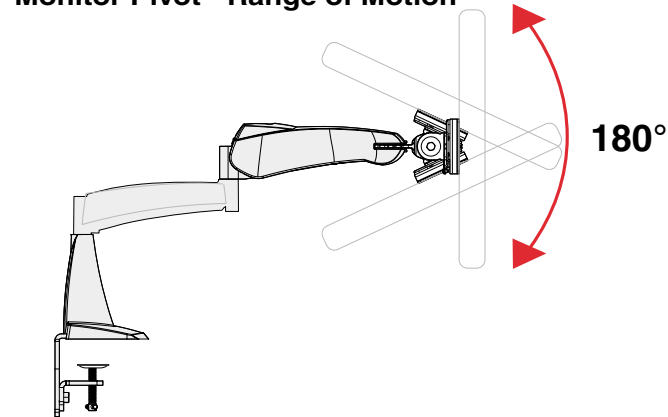

SPECIFICATIONS

Part Number	Description	Weight Capacity	Net Weight	Shipping Weight
FSC-310	Dual Pivot Desk Mount with Vertical Adjustment	23 lbs (10kgs)	18 lbs (8kgs)	20 lbs (9kgs)

RANGE OF MOTION

Monitor Pivot - Range of Motion

Side View

Side-to-Side Rotation

Top View

Arm - Vertical Adjustment

Side View

Portrait/Landscape - Range of Motion

Portrait

Front View

Landscape

Front View

DIMENSIONS

Dual Pivot Desk Mount

Monitor Pad

Side View

Desk Mount Base

Desk Mount Base