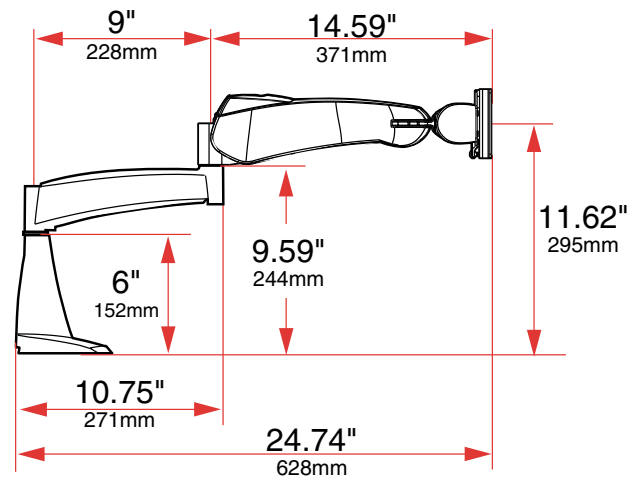

SPECIFICATIONS

Part Number	Description	Weight Capacity	Net Weight	Shipping Weight
FSC-310	Dual Pivot Desk Mount with Vertical Adjustment	23 lbs (10kgs)	18 lbs (8kgs)	20 lbs (9kgs)

RANGE OF MOTION

Monitor Pivot - Range of Motion

Side View

Side-to-Side Rotation

Top View

Arm - Vertical Adjustment

Side View

Portrait/Landscape - Range of Motion

Portrait

Front View

Landscape

Front View

DIMENSIONS

Dual Pivot Desk Mount

Monitor Pad

Side View

Desk Mount Base

Desk Mount Base