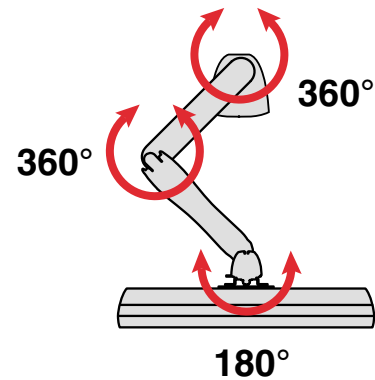

SPECIFICATIONS

Part Number	Description	Weight Capacity	Net Weight	Shipping Weight
FSC-310	Dual Pivot Desk Mount with Vertical Adjustment	23 lbs (10kgs)	18 lbs (8kgs)	20 lbs (9kgs)

RANGE OF MOTION

Monitor Pivot - Range of Motion

Side View

Side-to-Side Rotation

Top View

Arm - Vertical Adjustment

Side View

Portrait/Landscape - Range of Motion

Portrait

Front View

Landscape

Front View

DIMENSIONS

Dual Pivot Desk Mount

Monitor Pad

Side View

Desk Mount Base

Desk Mount Base