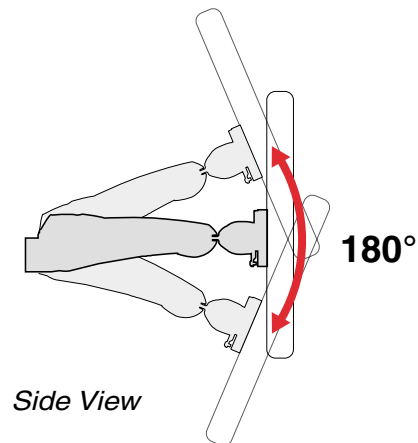

SPECIFICATIONS

Part Number	Description	Weight Capacity	Net Weight	Shipping Weight
FSC-310	Dual Pivot Desk Mount with Vertical Adjustment	23 lbs (10kgs)	18 lbs (8kgs)	20 lbs (9kgs)

RANGE OF MOTION

Monitor Pivot - Range of Motion

Side View

Side-to-Side Rotation

Top View

Arm - Vertical Adjustment

Side View

Portrait/Landscape - Range of Motion

Portrait

Front View

Landscape

Front View

DIMENSIONS

Dual Pivot Desk Mount

Monitor Pad

Side View

Desk Mount Base

Desk Mount Base