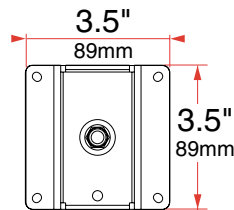

SPECIFICATIONS

Part Number	Description	Weight Capacity	Net Weight	Shipping Weight
FSC-310	Dual Pivot Desk Mount with Vertical Adjustment	23 lbs (10kgs)	18 lbs (8kgs)	20 lbs (9kgs)

RANGE OF MOTION

Monitor Pivot - Range of Motion

Side View

Side-to-Side Rotation

Top View

Arm - Vertical Adjustment

Side View

Portrait/Landscape - Range of Motion

Portrait

Front View

Landscape

Front View

DIMENSIONS

Dual Pivot Desk Mount

Monitor Pad

Side View

Desk Mount Base

Desk Mount Base