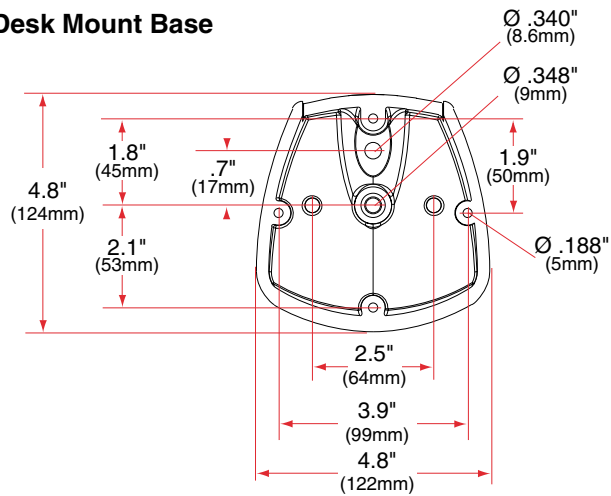

SPECIFICATIONS

Part Number	Description	Weight Capacity	Net Weight	Shipping Weight
FSC-310	Dual Pivot Desk Mount with Vertical Adjustment	23 lbs (10kgs)	18 lbs (8kgs)	20 lbs (9kgs)

RANGE OF MOTION

Monitor Pivot - Range of Motion

Side View

Side-to-Side Rotation

Top View

Arm - Vertical Adjustment

Side View

Portrait/Landscape - Range of Motion

Portrait

Front View

Landscape

Front View

DIMENSIONS

Dual Pivot Desk Mount

Monitor Pad

Side View

Desk Mount Base

Desk Mount Base