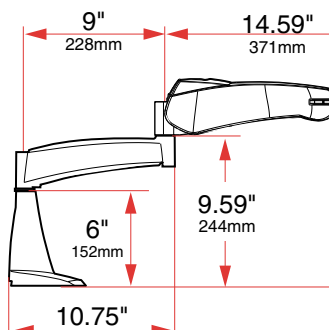

SPECIFICATIONS

Part Number	Description	Weight Capacity	Net Weight	Shipping Weight
FSC-310	Dual Pivot Desk Mount with Vertical Adjustment	23 lbs (10kgs)	18 lbs (8kgs)	20 lbs (9kgs)

RANGE OF MOTION

Monitor Pivot - Range of Motion

Side View

Side-to-Side Rotation

Top View

Arm - Vertical Adjustment

Side View

Portrait/Landscape - Range of Motion

Portrait

Front View

Landscape

Front View

DIMENSIONS

Dual Pivot Desk Mount

Monitor Pad

Side View

Desk Mount Base

Desk Mount Base