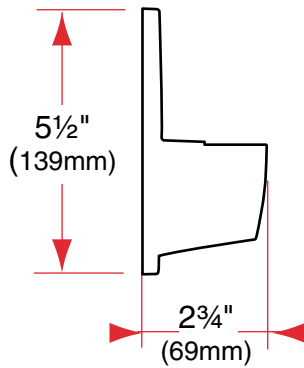

Vertical Mount Bracket

Side View