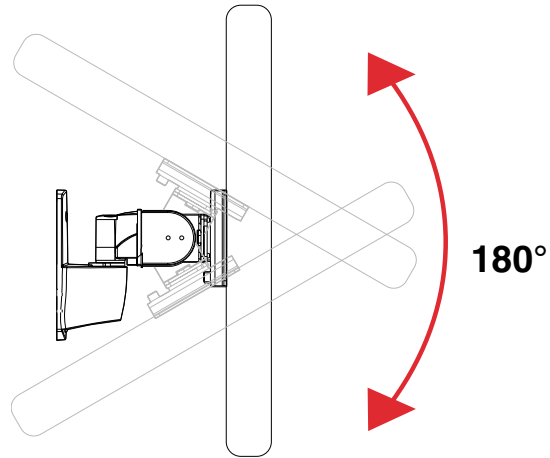

SPECIFICATIONS

Part Number	Description	Weight Capacity	Net Weight	Shipping Weight
FSW-205	6" Pivot Wall Mount	23 lbs (10kgs)	1 lb (.5kg)	2 lbs (1kg)

RANGE OF MOTION

Monitor Pivot - Range of Motion

Side View