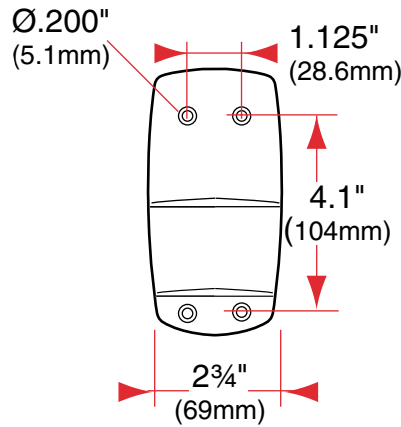

Vertical Mount Bracket

Front View

REPLACEMENT PARTS

Contact your Chief Representative for Details.

Phone: 1-800-582-6480
Fax: 1-877-894-6918
www.chiefmfg.com

Chief Manufacturing Inc.
12800 Hwy 13 S., Ste. 500
Savage, MN 55378 USA