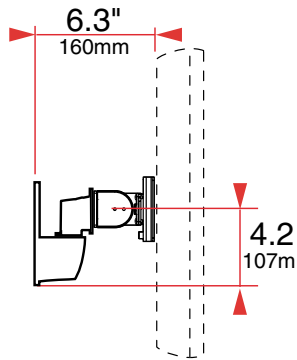

### Side-to-Side Rotation

**180°**

Top View

# DIMENSIONS

## 6" Pivot Wall Mount

Side View