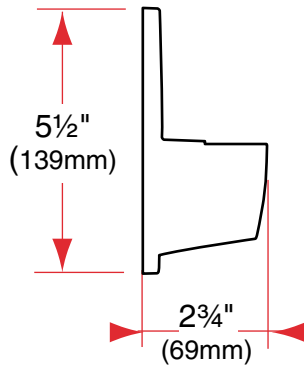

Vertical Mount Bracket

Side View