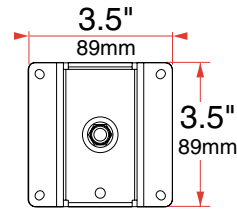

Monitor Pad

Front View