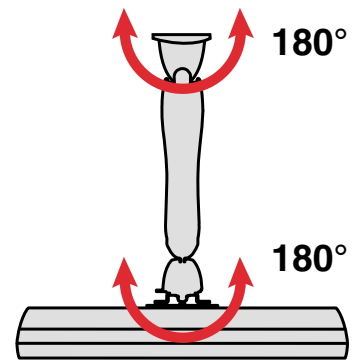

Side-to-Side Rotation

Top View