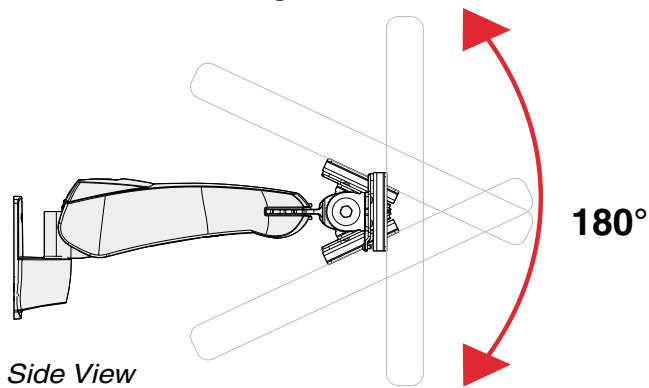

SPECIFICATIONS

Part Number	Description	Weight Capacity	Net Weight	Shipping Weight
FSW-305	14" Pivot Wall Mount with Vertical Adjustment	23 lbs (10kgs)	8 lbs (3.6kg)	9 lbs (4kgs)

RANGE OF MOTION

Monitor Pivot - Range of Motion

Side View