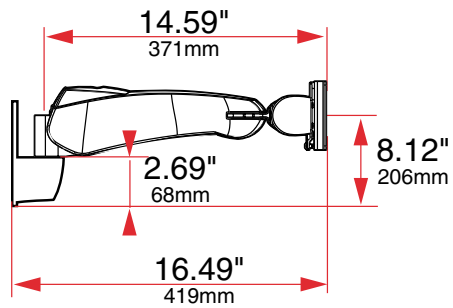

#### Landscape

Front View

Front View

## DIMENSIONS

### 14" Pivot Wall Mount

Side View