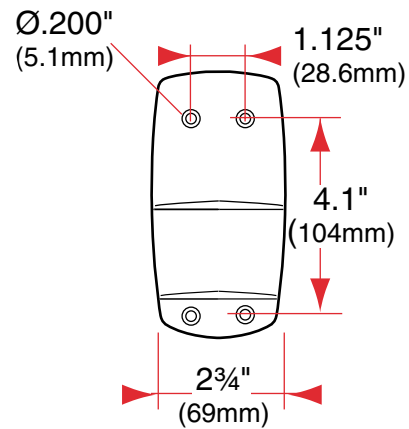

Vertical Mount Bracket

Front View

REPLACEMENT PARTS

Contact your Chief Representative for Details.

Chief Manufacturing Inc.
12800 Hwy 13 S., Ste. 500
Savage, MN 55378 USA

Phone: 1-800-582-6480
Fax: 1-877-894-6918
www.chiefmfg.com