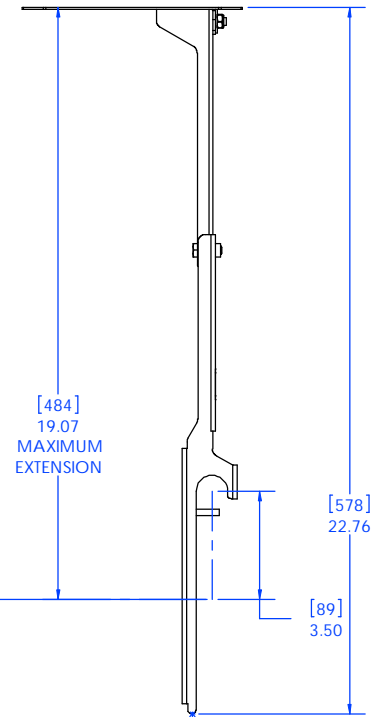

CENTERLINE OF MOUNT

CHIEF MANUFACTURING INC.  
MOUNT ORDER NUMBER IS FVS200  
PHONE: 1-800-582-6480

THE INFORMATION AND DESIGNS CONTAINED IN THIS DRAWING ARE CONFIDENTIAL AND THE PROPRIETARY PROPERTY OF CHIEF MFG., INC. NEITHER THIS DESIGN NOR ANY INFORMATION CONTAINED IN THIS DRAWING MAY BE REPRODUCED OR DISCLOSED TO OTHERS WITHOUT THE EXPRESS WRITTEN CONSENT OF CHIEF MFG., INC.

**CHIEF** MANUFACTURING, INC.  
8401 EAGLE CREEK PKWY STE. 700, SAVAGE, MN 55378  
1.800.582.6480 • FAX 1.877.894.6918

TITLE

**FVS200**