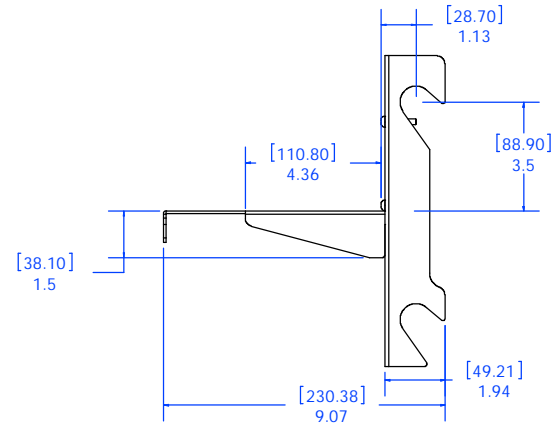

WEIGHT CAPACITY 10 LBS.

CHIEF MANUFACTURING INC.
MOUNT ORDER NUMBER IS FVS300
PHONE: 1-800-582-6480

THE INFORMATION AND DESIGNS CONTAINED IN THIS DRAWING ARE CONFIDENTIAL AND THE PROPRIETARY PROPERTY OF CHIEF MFG., INC. NEITHER THIS DESIGN NOR ANY INFORMATION CONTAINED IN THIS DRAWING MAY BE REPRODUCED OR DISCLOSED TO OTHERS WITHOUT THE EXPRESS WRITTEN CONSENT OF CHIEF MFG., INC.

CHIEF MANUFACTURING, INC.
8401 EAGLE CREEK PKWY STE. 700, SAUSAGE, MN 55378
1.800.582.6480 * FAX 1.877.894.6918

TITLE

FVS300