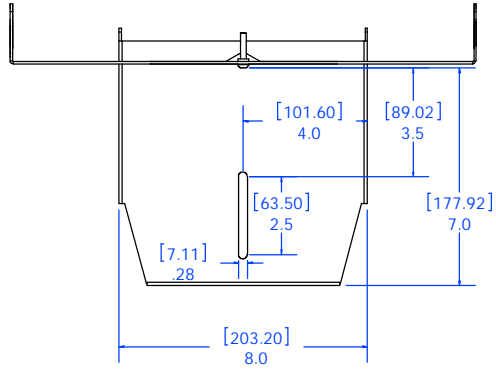

WEIGHT CAPACITY 10 LBS.

CHIEF MANUFACTURING INC.
MOUNT ORDER NUMBER IS FVS300
PHONE: 1-800-582-6480

THE INFORMATION AND DESIGNS CONTAINED IN THIS DRAWING ARE CONFIDENTIAL AND THE PROPRIETARY PROPERTY OF CHIEF MFG., INC. NEITHER THIS DESIGN NOR ANY INFORMATION CONTAINED IN THIS DRAWING MAY BE REPRODUCED OR DISCLOSED TO OTHERS WITHOUT THE EXPRESS WRITTEN CONSENT OF CHIEF MFG., INC.