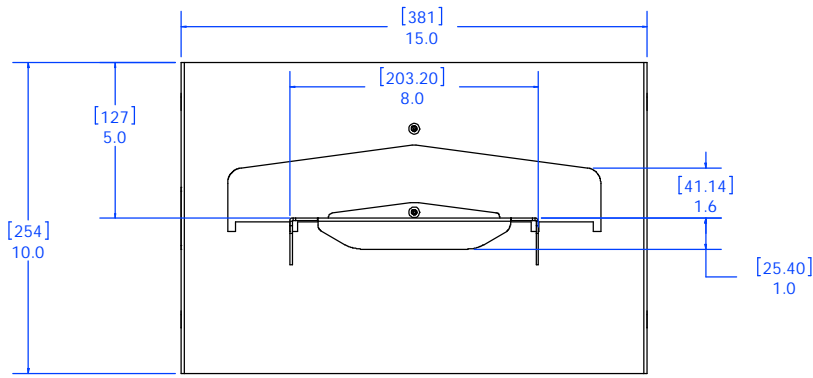

WEIGHT CAPACITY 10 LBS.

CHIEF MANUFACTURING INC.
MOUNT ORDER NUMBER IS FVS300
PHONE: 1-800-582-6480

THE INFORMATION AND DESIGNS CONTAINED IN THIS DRAWING ARE CONFIDENTIAL AND THE PROPRIETARY PROPERTY OF CHIEF MFG., INC. NEITHER THIS DESIGN NOR ANY INFORMATION CONTAINED IN THIS DRAWING MAY BE REPRODUCED OR DISCLOSED TO OTHERS WITHOUT THE EXPRESS WRITTEN CONSENT OF CHIEF MFG., INC.